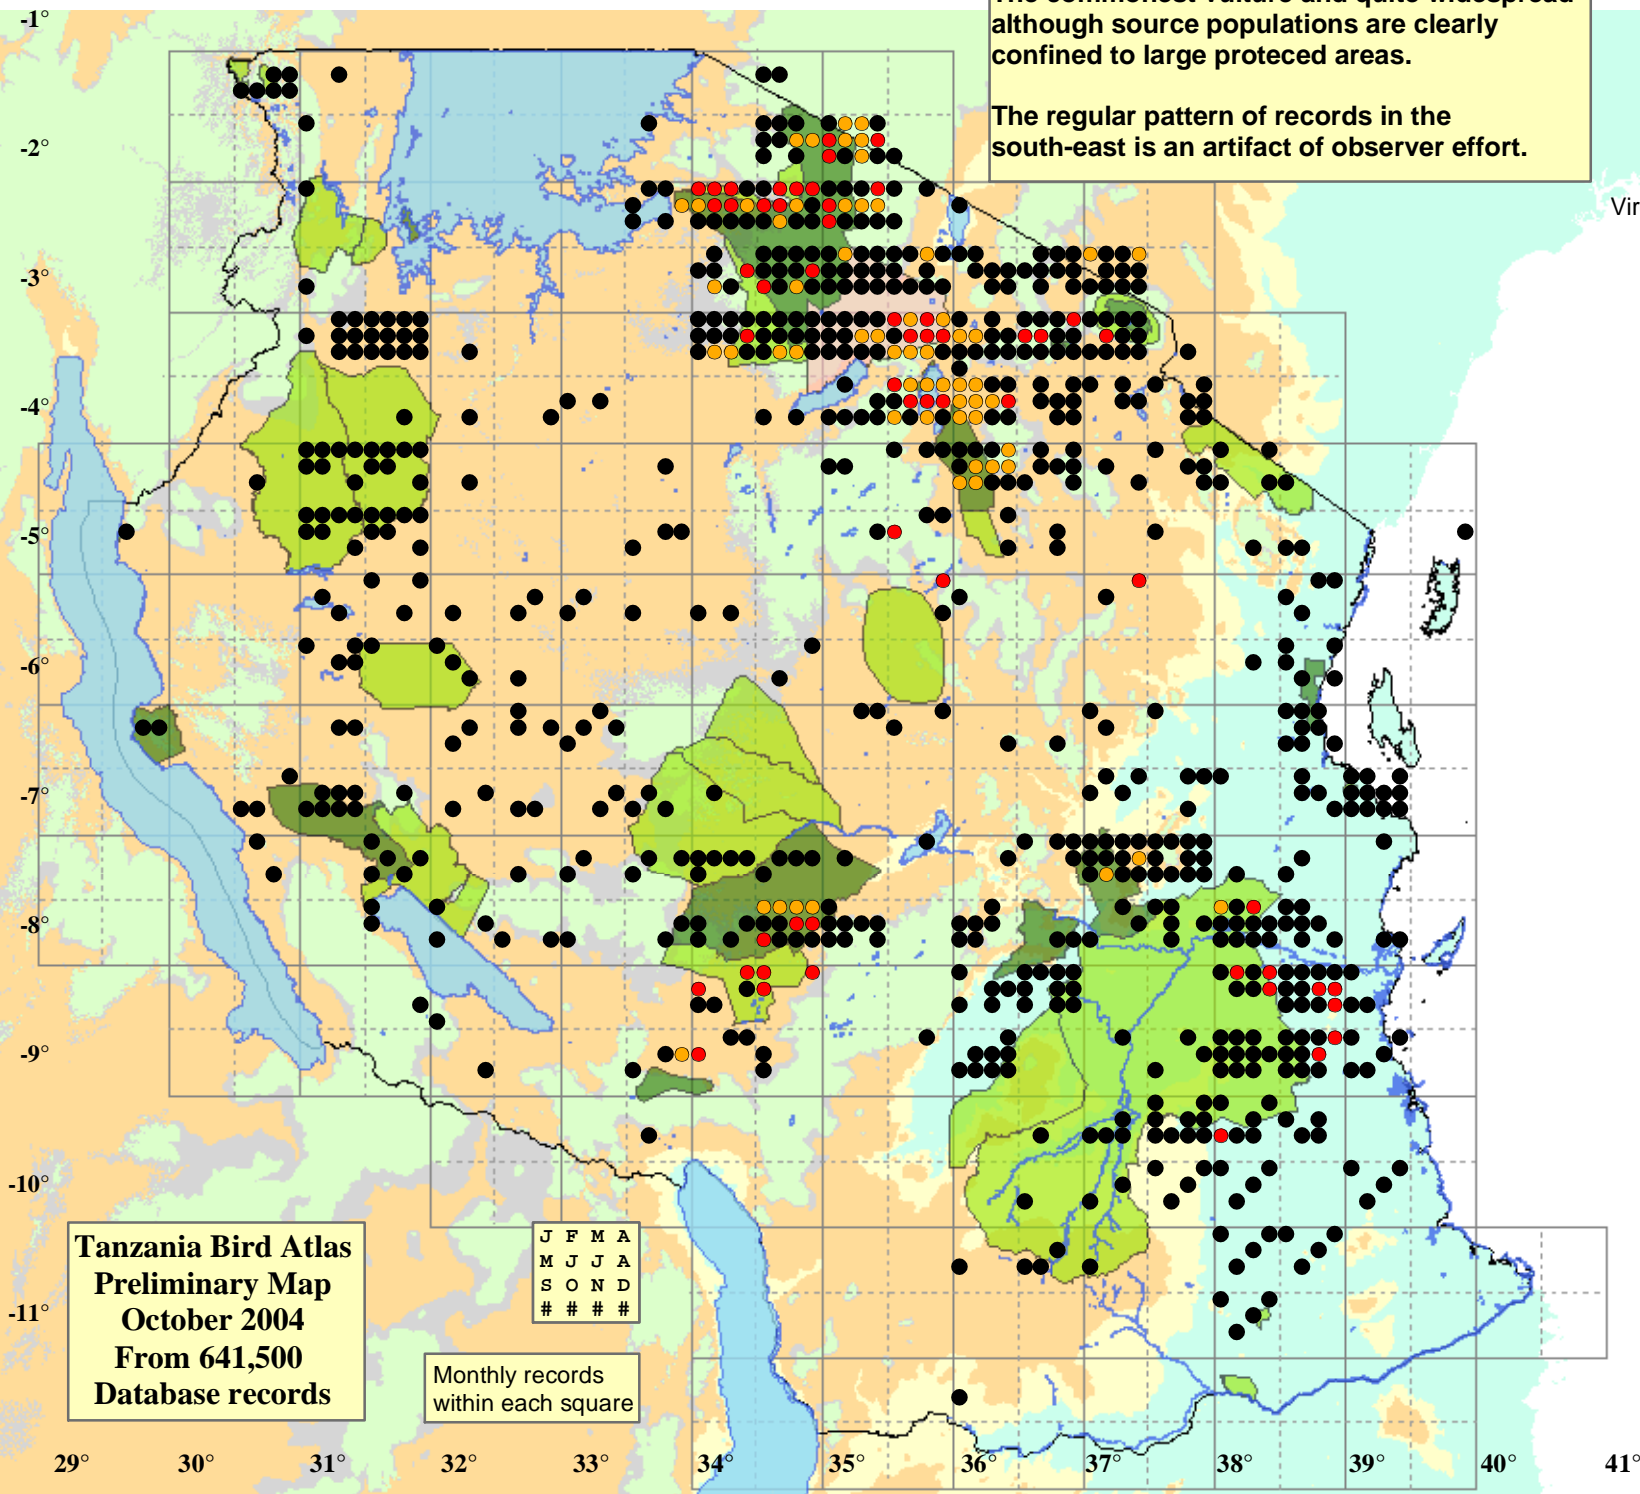

The commonest vulture and quite widespread although source populations are clearly confined to large protected areas.

The regular pattern of records in the south-east is an artifact of observer effort.

White-backed Vulture

Gyps africanus

781 plots from 2,474 records

Virgin Yellow-vented Bulbul squares **35**

Single YvB month **37**

Two YvB months **35**

Seasonality			
	presence	bs	eggs
January	266	6	4
February	208	8	3
March	175	6	5
April	172	8	10
May	114	7	11
June	154	12	8
July	211	18	7
August	228	19	11
September	182	12	5
October	203	13	-
November	164	9	-
December	212	-	1

STATUS

- Presence
- Breeding season
- Month with eggs

Protected Areas

- National Park
- Game Reserve
- Conservation Area

Elevation (m)

- 1 - 500
- 500 - 700
- 700 - 1,300
- 1,300 - 1,400
- 1,400 - 1,600

Tanzania Bird Atlas
Preliminary Map
October 2004
From 641,500
Database records

J	F	M	A
M	J	J	A
S	O	N	D
#	#	#	#

Monthly records
within each square

29° 30° 31° 32° 33° 34° 35° 36° 37° 38° 39° 40° 41°

-1°
-2°
-3°
-4°
-5°
-6°
-7°
-8°
-9°
-10°
-11°