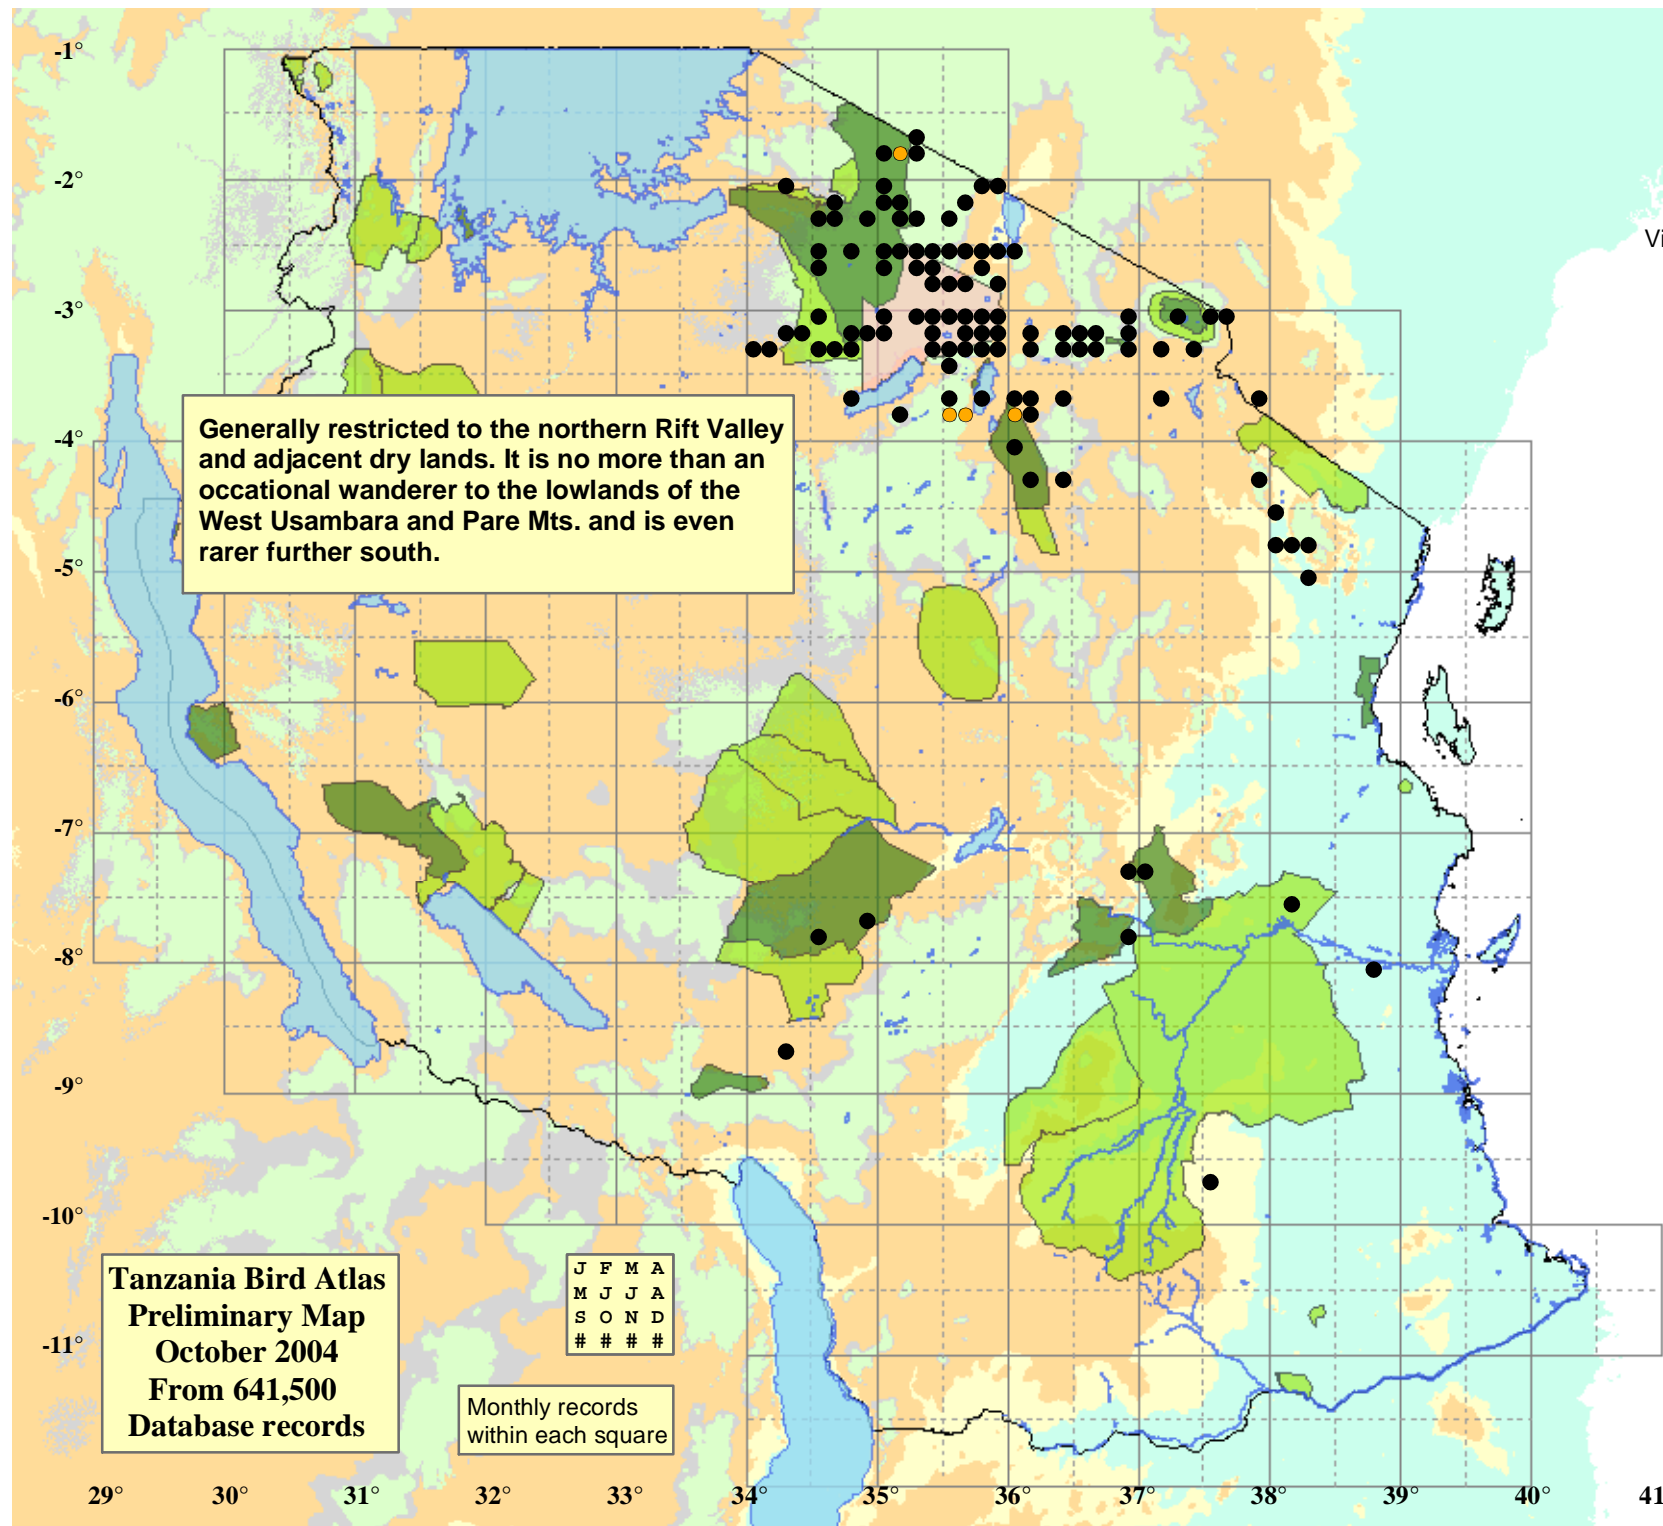

Egyptian Vulture *Neophron percnopterus*

115 plots from 204 records

Virgin Yellow-vented Bulbul squares **35**

Single YvB month **37**

Two YvB months **35**

Seasonality
presence bs eggs

Month	presence	bs	eggs
January	25	-	-
February	14	-	-
March	22	-	-
April	14	-	-
May	10	-	-
June	10	-	-
July	17	-	-
August	20	-	-
September	20	2	-
October	20	3	-
November	6	-	-
December	20	-	-

STATUS

- Presence
- Breeding season
- Month with eggs

Protected Areas

- National Park
- Game Reserve
- Conservation Area

Elevation (m)

- 1 - 500
- 500 - 700
- 700 - 1,300
- 1,300 - 1,400
- 1,400 - 1,600

Generally restricted to the northern Rift Valley and adjacent dry lands. It is no more than an occasional wanderer to the lowlands of the West Usambara and Pare Mts. and is even rarer further south.

Tanzania Bird Atlas
Preliminary Map
October 2004
From 641,500
Database records

J	F	M	A
M	J	J	A
S	O	N	D
#	#	#	#

Monthly records
within each square

29° 30° 31° 32° 33° 34° 35° 36° 37° 38° 39° 40° 41°