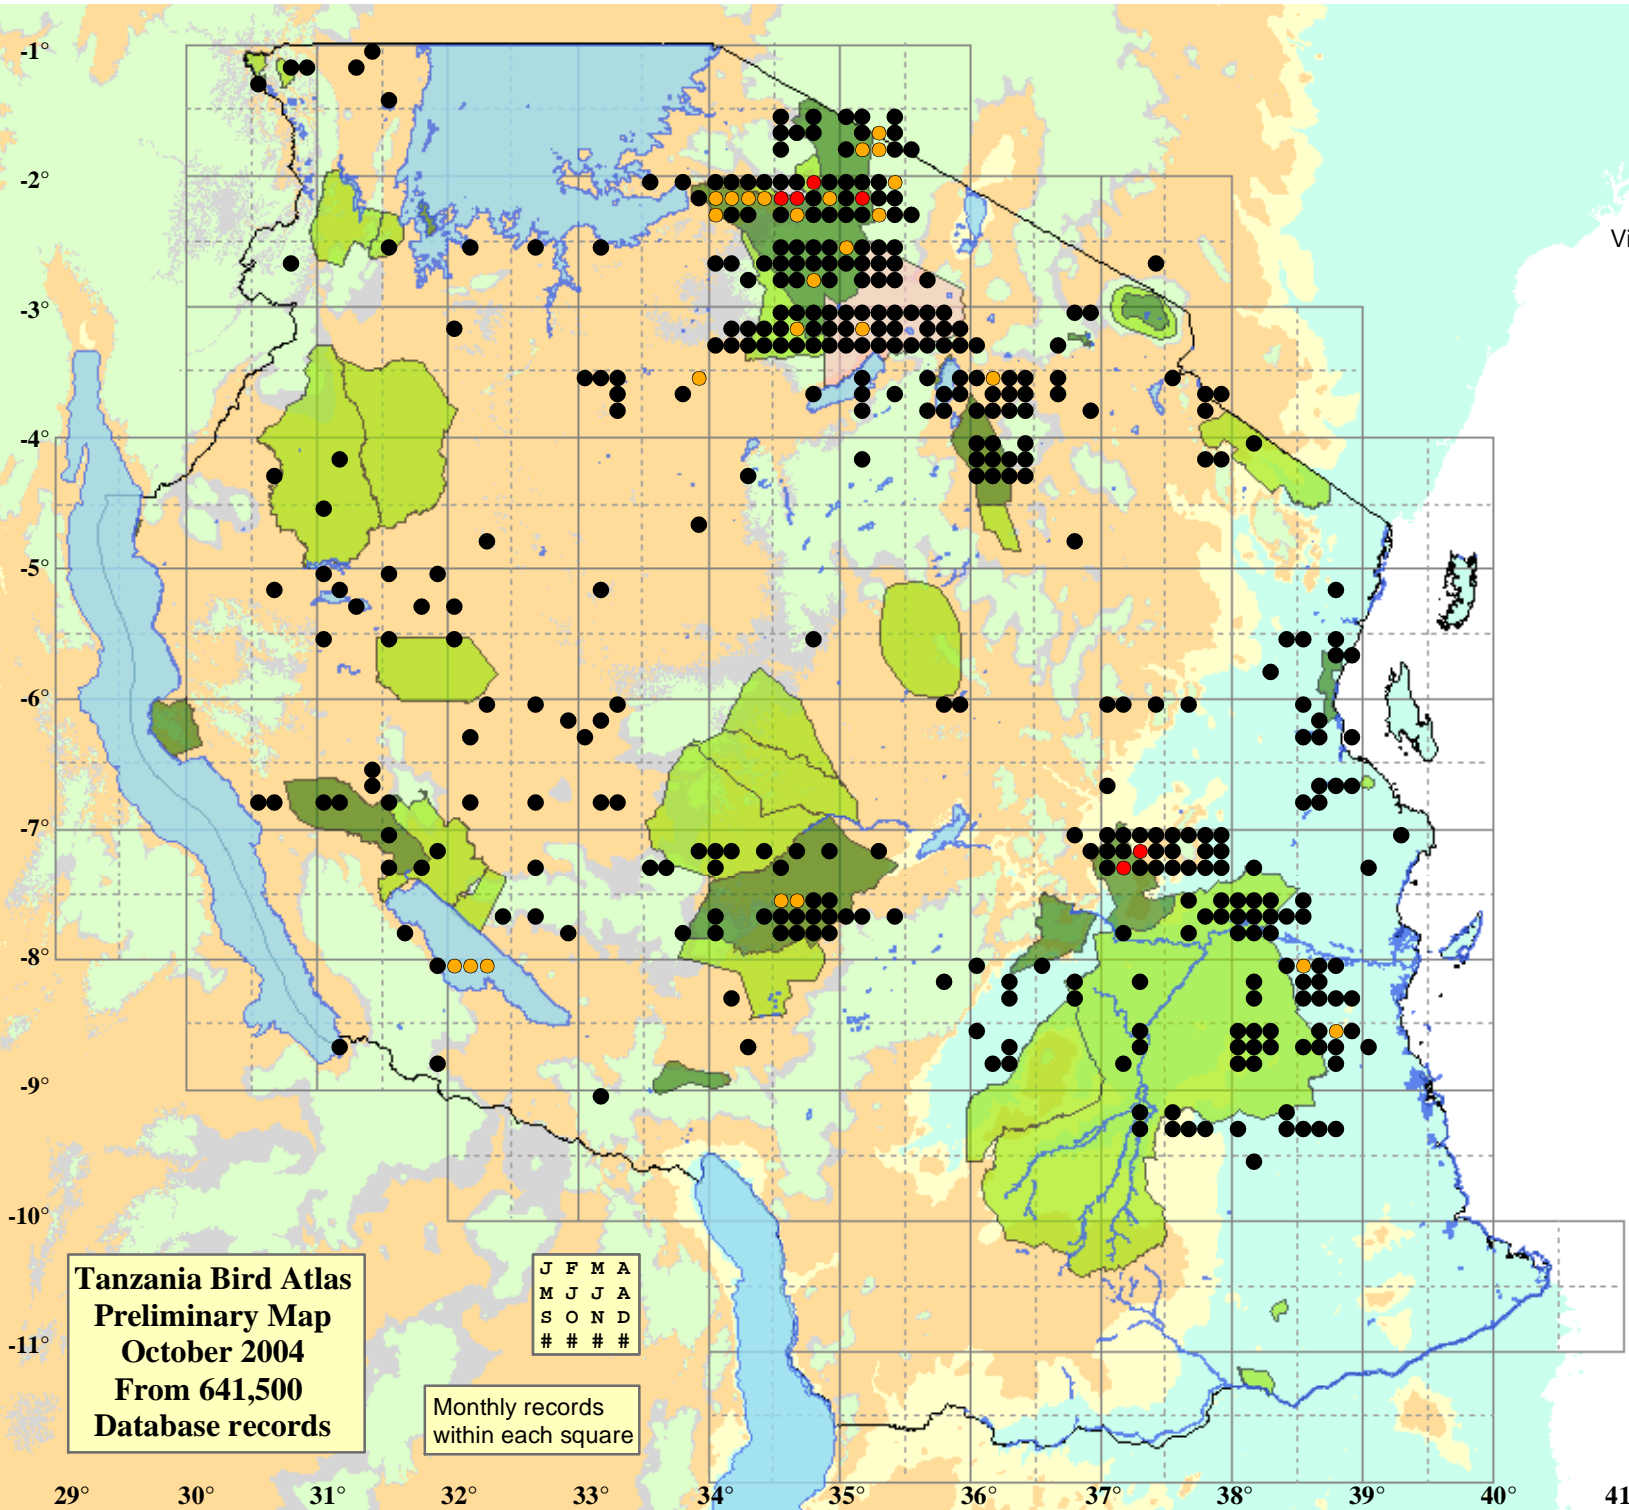

White-headed Vulture *Trigonoceps occipitalis*

405 plots from 1,110 records

Virgin Yellow-vented Bulbul squares **35**

Single YvB month **37**

Two YvB months **36**

Seasonality
presence bs eggs

Month	presence	bs	eggs
January	120	4	-
February	101	3	-
March	83	2	1
April	72	2	-
May	52	2	1
June	92	5	2
July	97	3	1
August	115	5	-
September	81	3	0
October	98	2	1
November	76	4	0
December	81	0	2

STATUS

- Presence
- Breeding season
- Month with eggs

Protected Areas

- National Park
- Game Reserve
- Conservation Area

Elevation (m)

- 1 - 500
- 500 - 700
- 700 - 1,300
- 1,300 - 1,400
- 1,400 - 1,600

Tanzania Bird Atlas
Preliminary Map
October 2004
From 641,500
Database records

J	F	M	A
M	J	J	A
S	O	N	D
#	#	#	#

Monthly records
within each square

29° 30° 31° 32° 33° 34° 35° 36° 37° 38° 39° 40° 41°