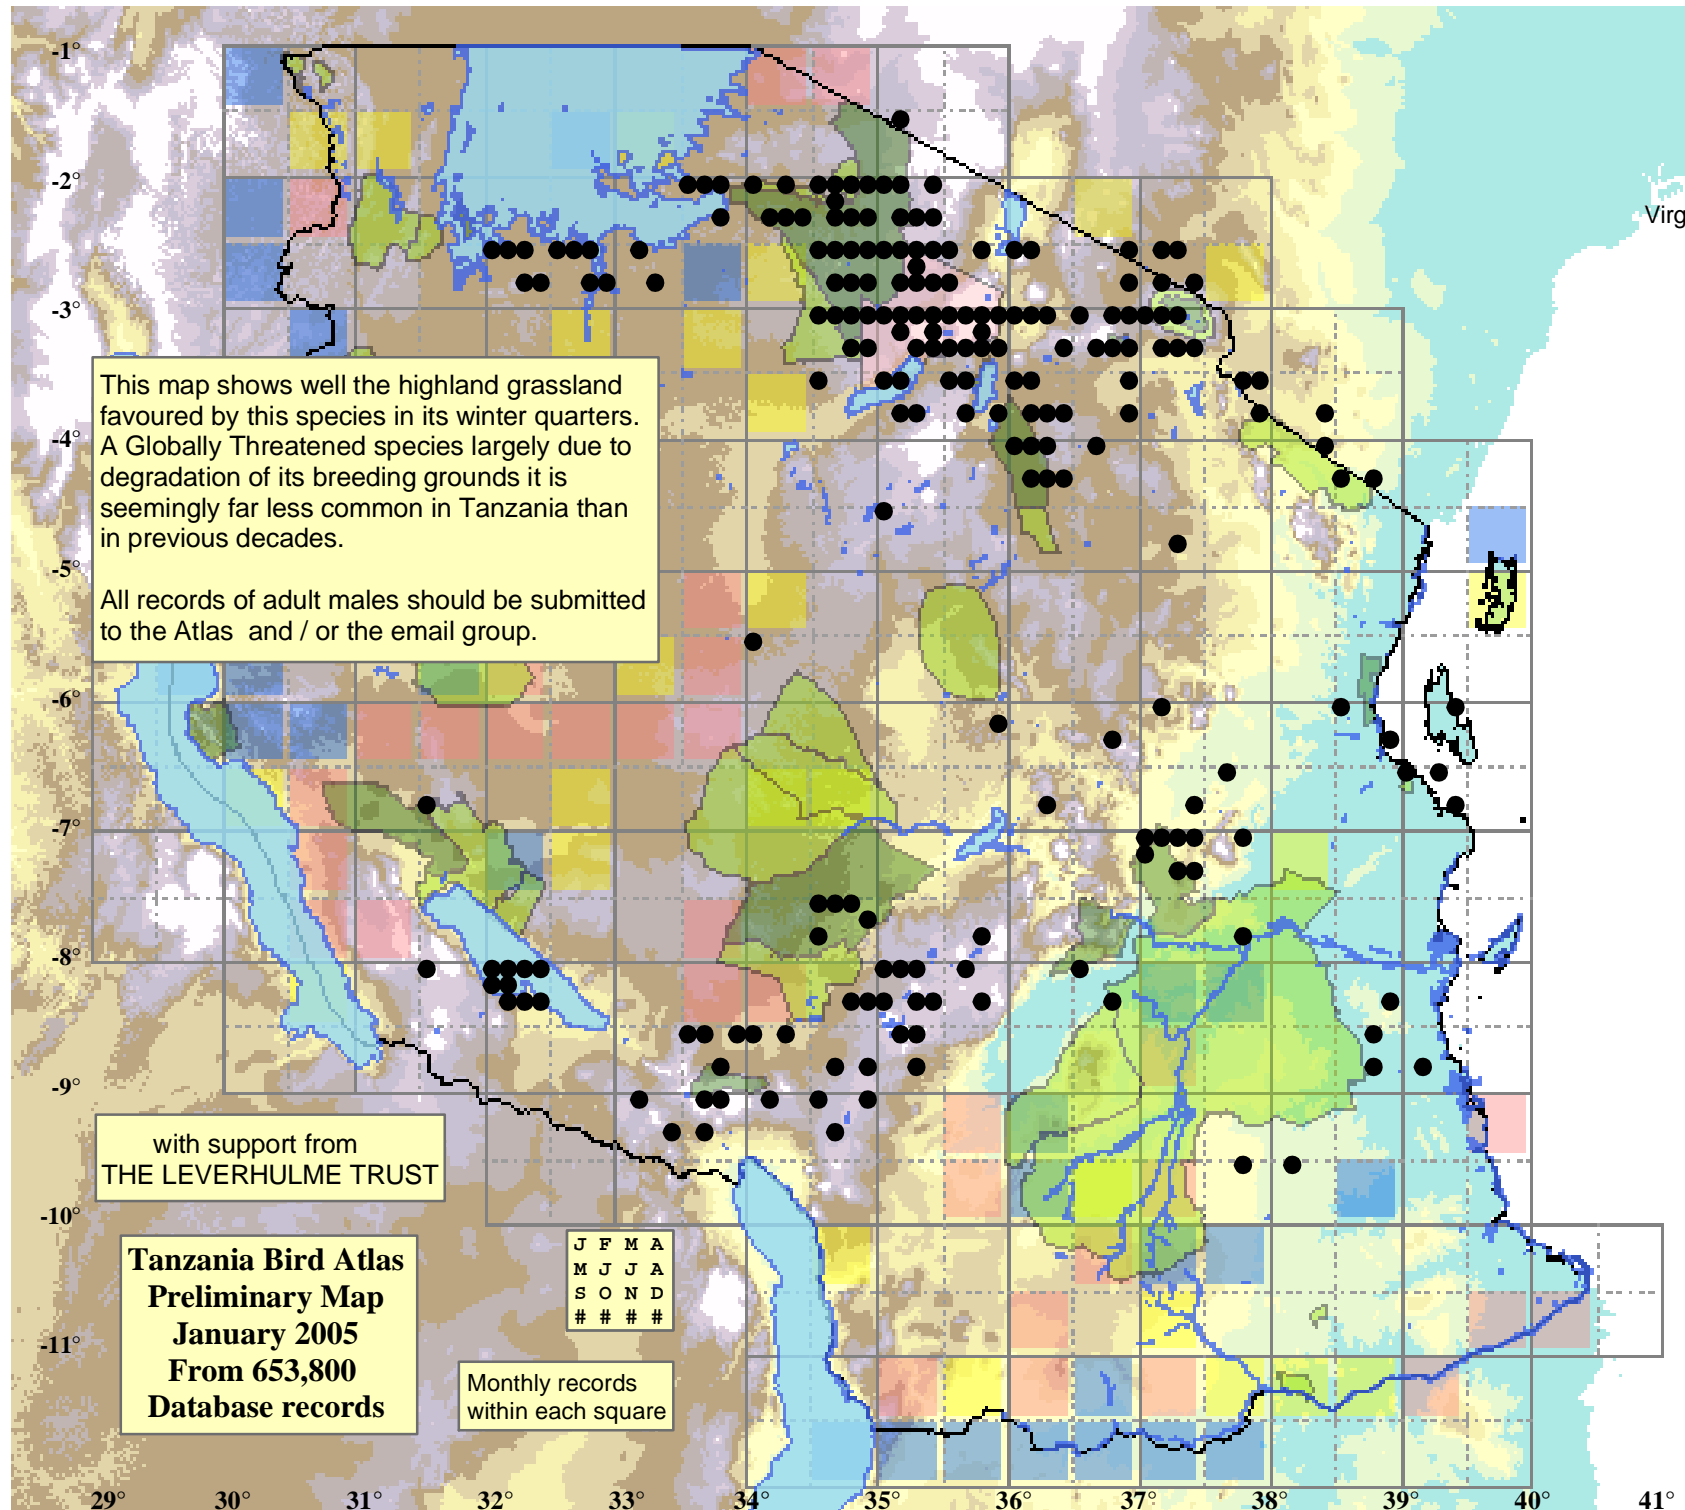

Pallid Harrier

Circus macrourus

212 plots from 492 records

- Virgin Yellow-vented Bulbul squares **33**
- Single YvB month **32**
- Two YvB months **30**

	Seasonality	
	presence	bs eggs
January	107	-
February	91	-
March	56	-
April	28	-
May	2	-
June	3	-
July	4	-
August	3	-
September	7	-
October	32	-
November	62	-
December	97	-

Status

- Presence
- Breeding season
- Month with eggs

Elevation (m)

- 1 - 300
- 300 - 500
- 500 - 700
- 700 - 900
- 900 - 1,100
- 1,100 - 1,300
- 1,300 - 1,500
- 1,500 - 1,700
- 1,700 - 1,900
- >1,900

This map shows well the highland grassland favoured by this species in its winter quarters. A Globally Threatened species largely due to degradation of its breeding grounds it is seemingly far less common in Tanzania than in previous decades.

All records of adult males should be submitted to the Atlas and / or the email group.

with support from
THE LEVERHULME TRUST

Tanzania Bird Atlas
Preliminary Map
January 2005
From 653,800
Database records

J	F	M	A
M	J	J	A
S	O	N	D
#	#	#	#

Monthly records within each square

29° 30° 31° 32° 33° 34° 35° 36° 37° 38° 39° 40° 41°