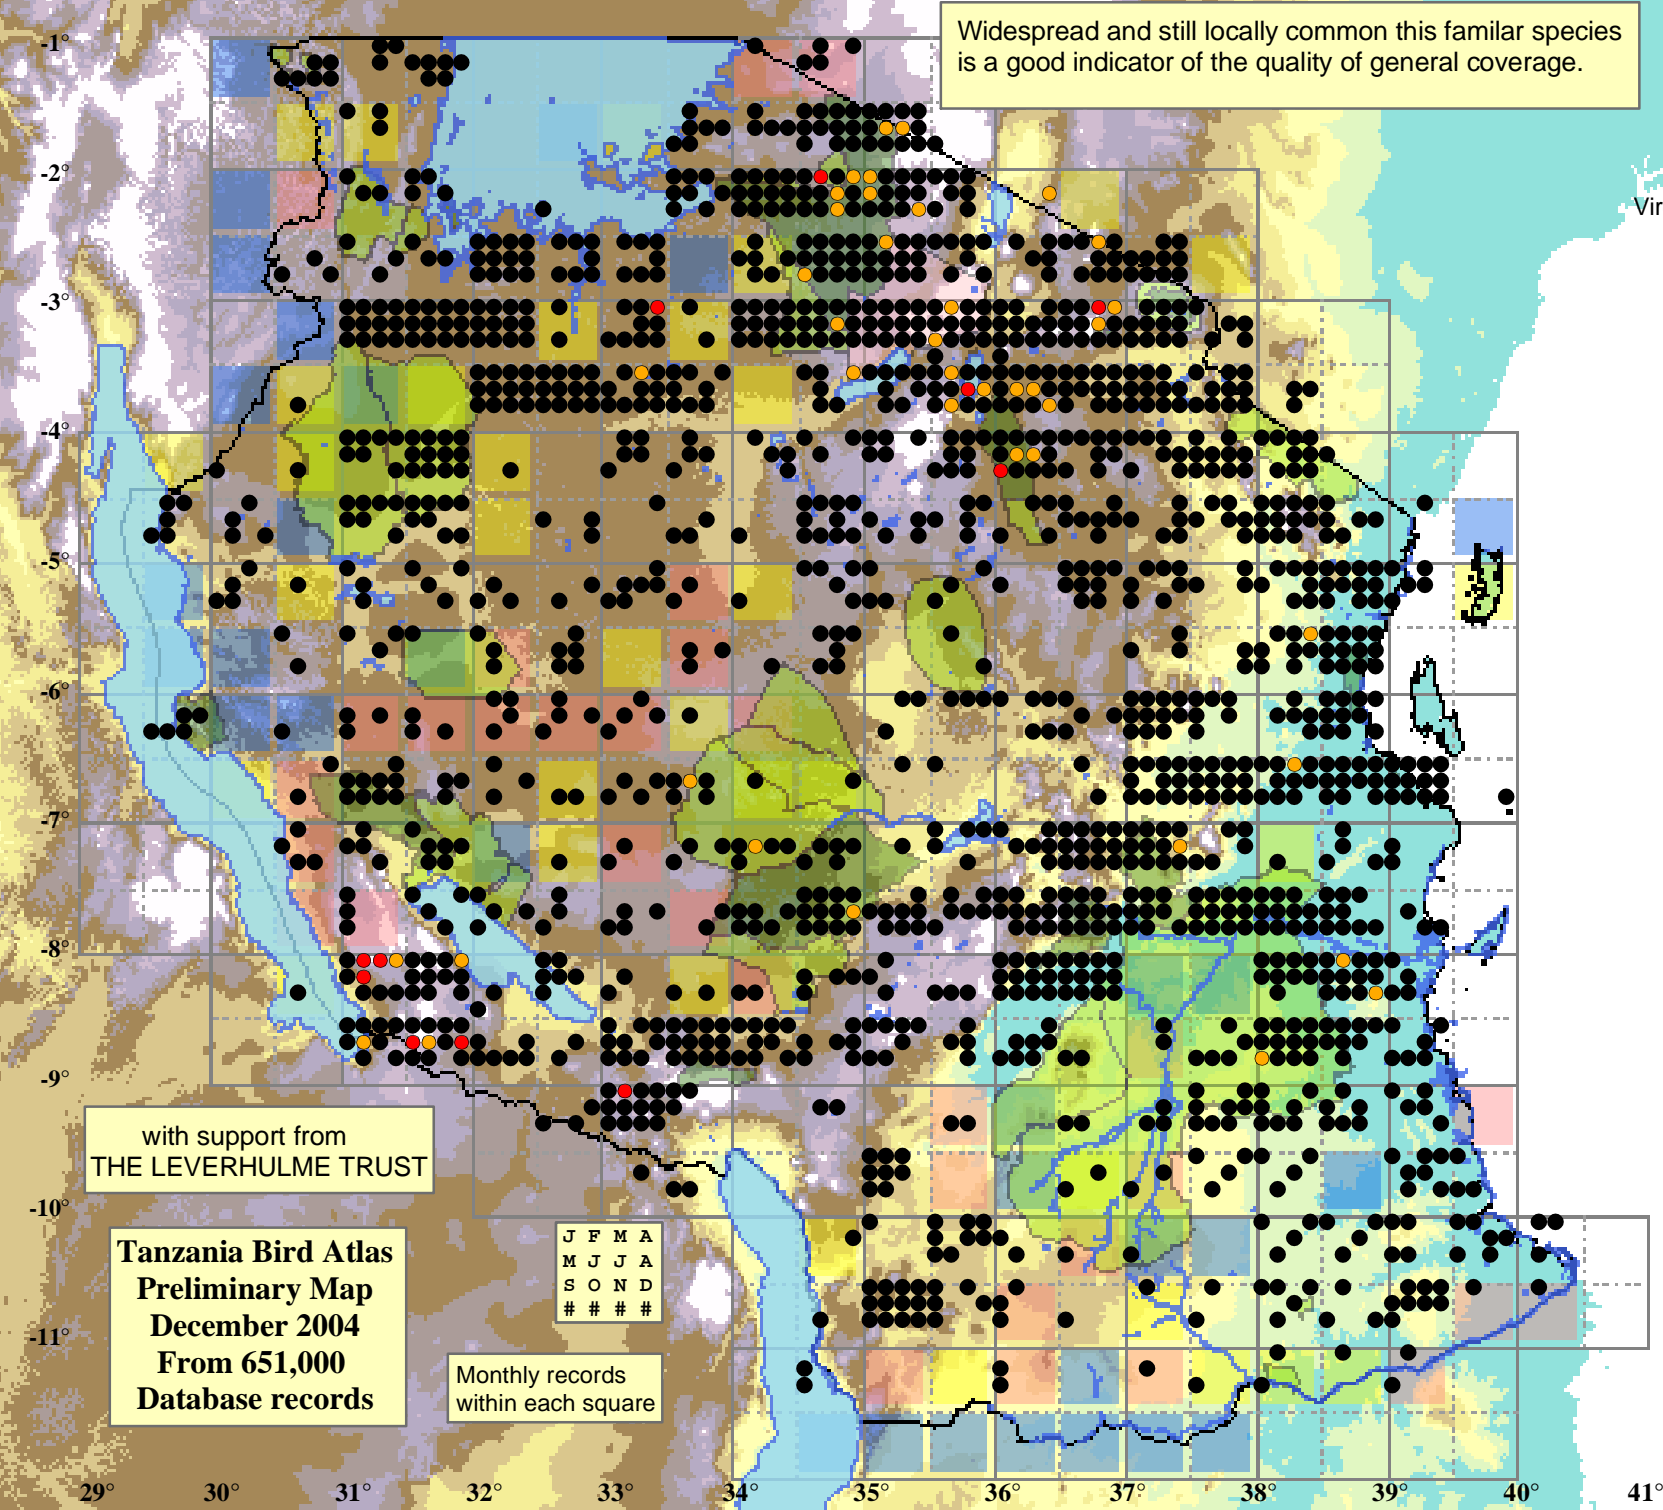

Widespread and still locally common this familiar species is a good indicator of the quality of general coverage.

Bateleur

Terathopius ecaudatus

1,530 plots from 4,051 records

Virgin Yellow-vented Bulbul squares **33**

Single YvB month **34**

Two YvB months **30**

Seasonality
presence bs eggs

Month	presence	bs	eggs
January	388	1	-
February	343	5	3
March	315	4	2
April	275	6	1
May	245	1	1
June	329	9	1
July	393	6	1
August	394	4	1
September	336	3	1
October	355	1	-
November	294	1	4
December	326	3	-

Status

- Presence
- Breeding season
- Month with eggs

Elevation (m)

- 1 - 300
- 300 - 500
- 500 - 700
- 700 - 900
- 900 - 1,100
- 1,100 - 1,300
- 1,300 - 1,500
- 1,500 - 1,700
- 1,700 - 1,900
- >1,900

with support from
THE LEVERHULME TRUST

Tanzania Bird Atlas
Preliminary Map
December 2004
From 651,000
Database records

J	F	M	A
M	J	J	A
S	O	N	D
#	#	#	#

Monthly records
within each square

29° 30° 31° 32° 33° 34° 35° 36° 37° 38° 39° 40° 41°