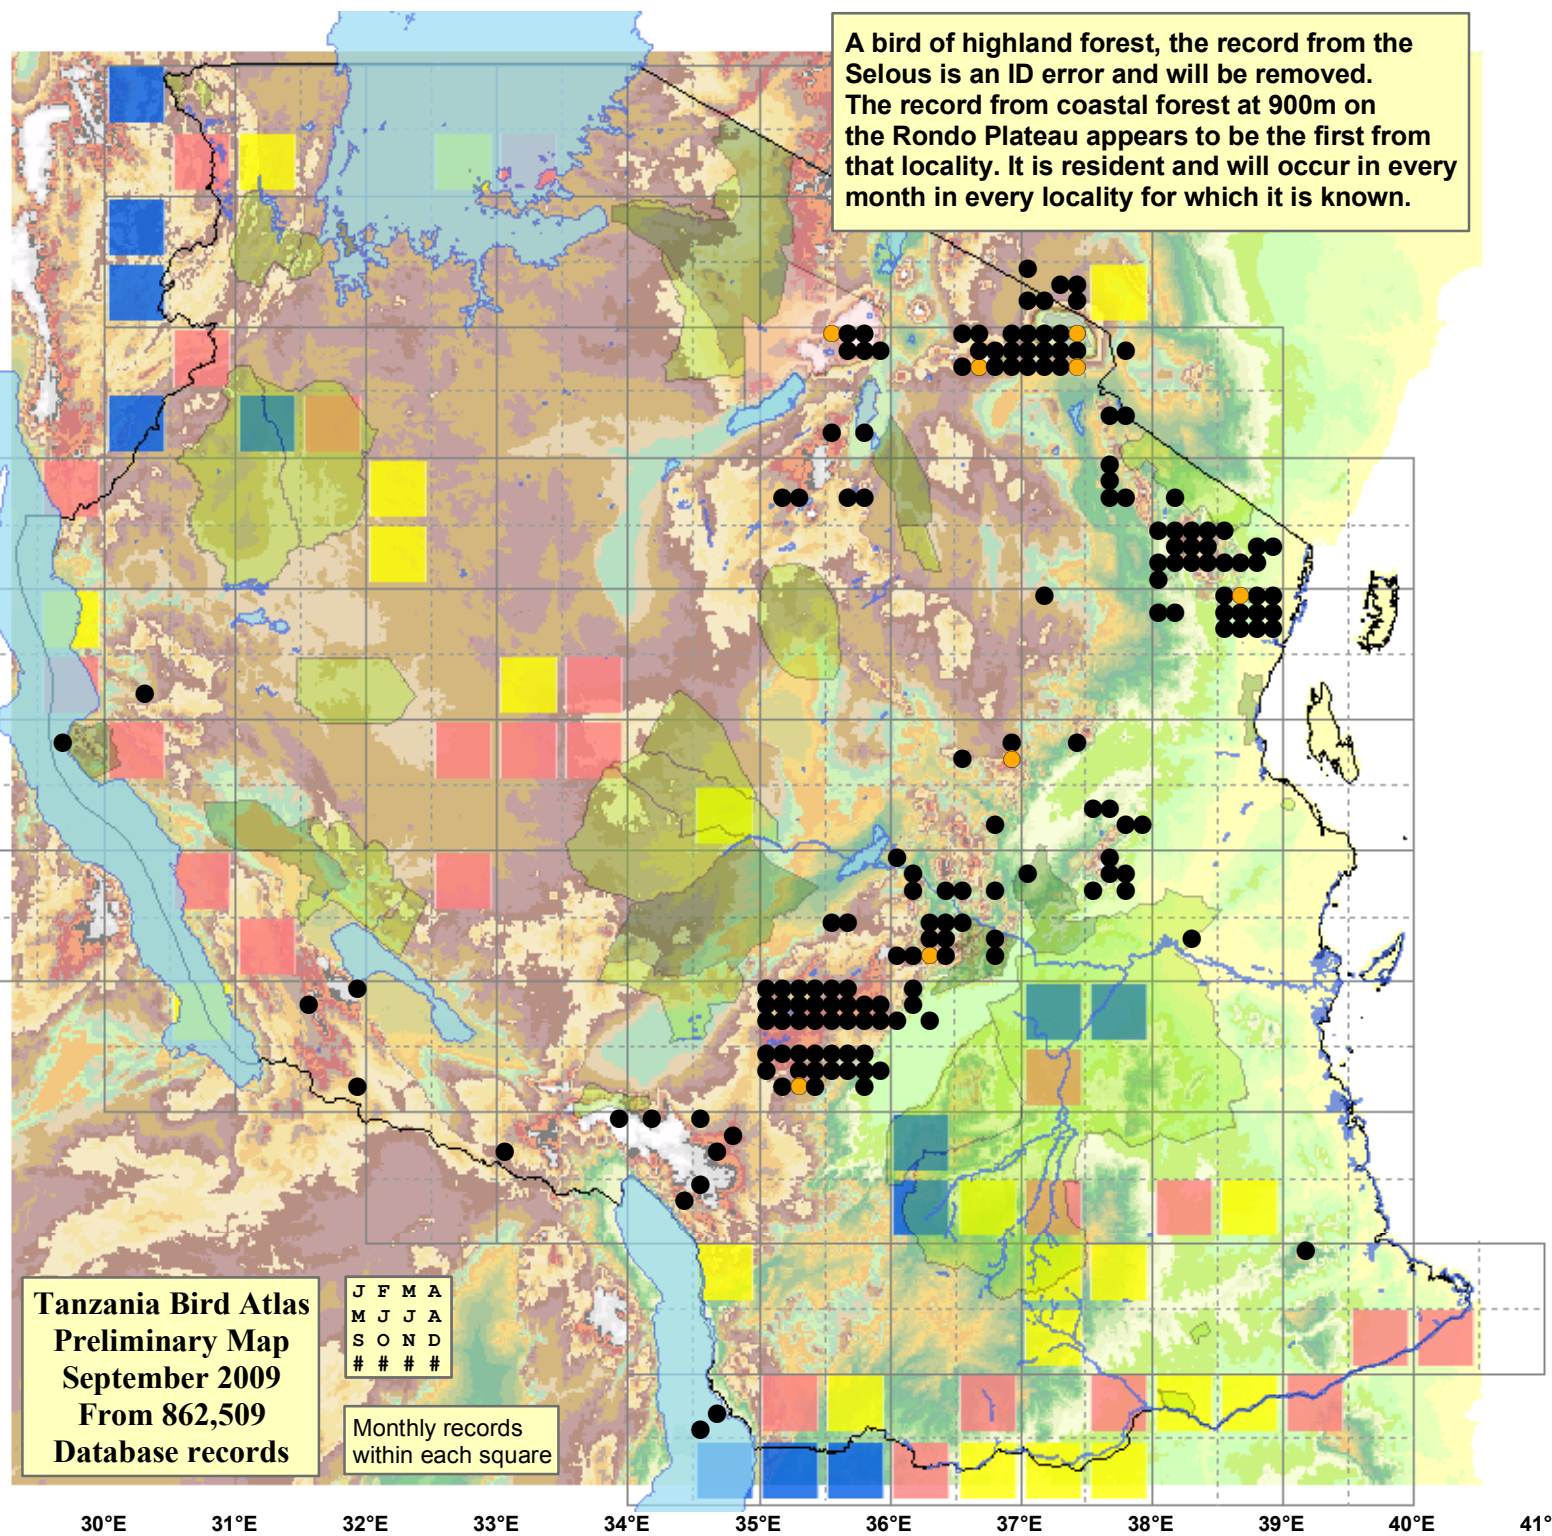

Black-fronted Bush Shrike

Malaconotus nigrifrons

176 plots from 440 records

Virgin Yellow-vented Bulbul squares **12**

Single YvB month **21**

Two YvB months **24**

	Seasonality		
	presence	bs	eggs
January	30	1	-
February	47	1	-
March	19	-	-
April	15	1	-
May	29	-	-
June	35	-	-
July	48	-	-
August	28	-	-
September	37	-	-
October	48	1	-
November	56	3	-
December	29	4	-
month 13	8		

Status

- Presence
- Breeding season
- Month with eggs

30m SRTM

- 850 - 900
- 900 - 950
- 950 - 1,000
- 1,000 - 1,050
- 1,050 - 1,100
- 1,100 - 1,200
- 1,200 - 1,300
- 1,300 - 1,400
- 1,400 - 1,500
- 1,500 - 1,600
- 1,600 - 1,700
- 1,700 - 1,800
- 1,800 - 1,900
- 1,900 - 2,000
- 2,000 - 2,100
- 2,100 - 2,200
- 2,200 - 2,300
- 2,300 - 2,400
- 2,400 - 2,500

A bird of highland forest, the record from the Selous is an ID error and will be removed. The record from coastal forest at 900m on the Rondo Plateau appears to be the first from that locality. It is resident and will occur in every month in every locality for which it is known.

Tanzania Bird Atlas
Preliminary Map
September 2009
From 862,509
Database records

J	F	M	A
M	J	J	A
S	O	N	D
#	#	#	#

Monthly records
within each square