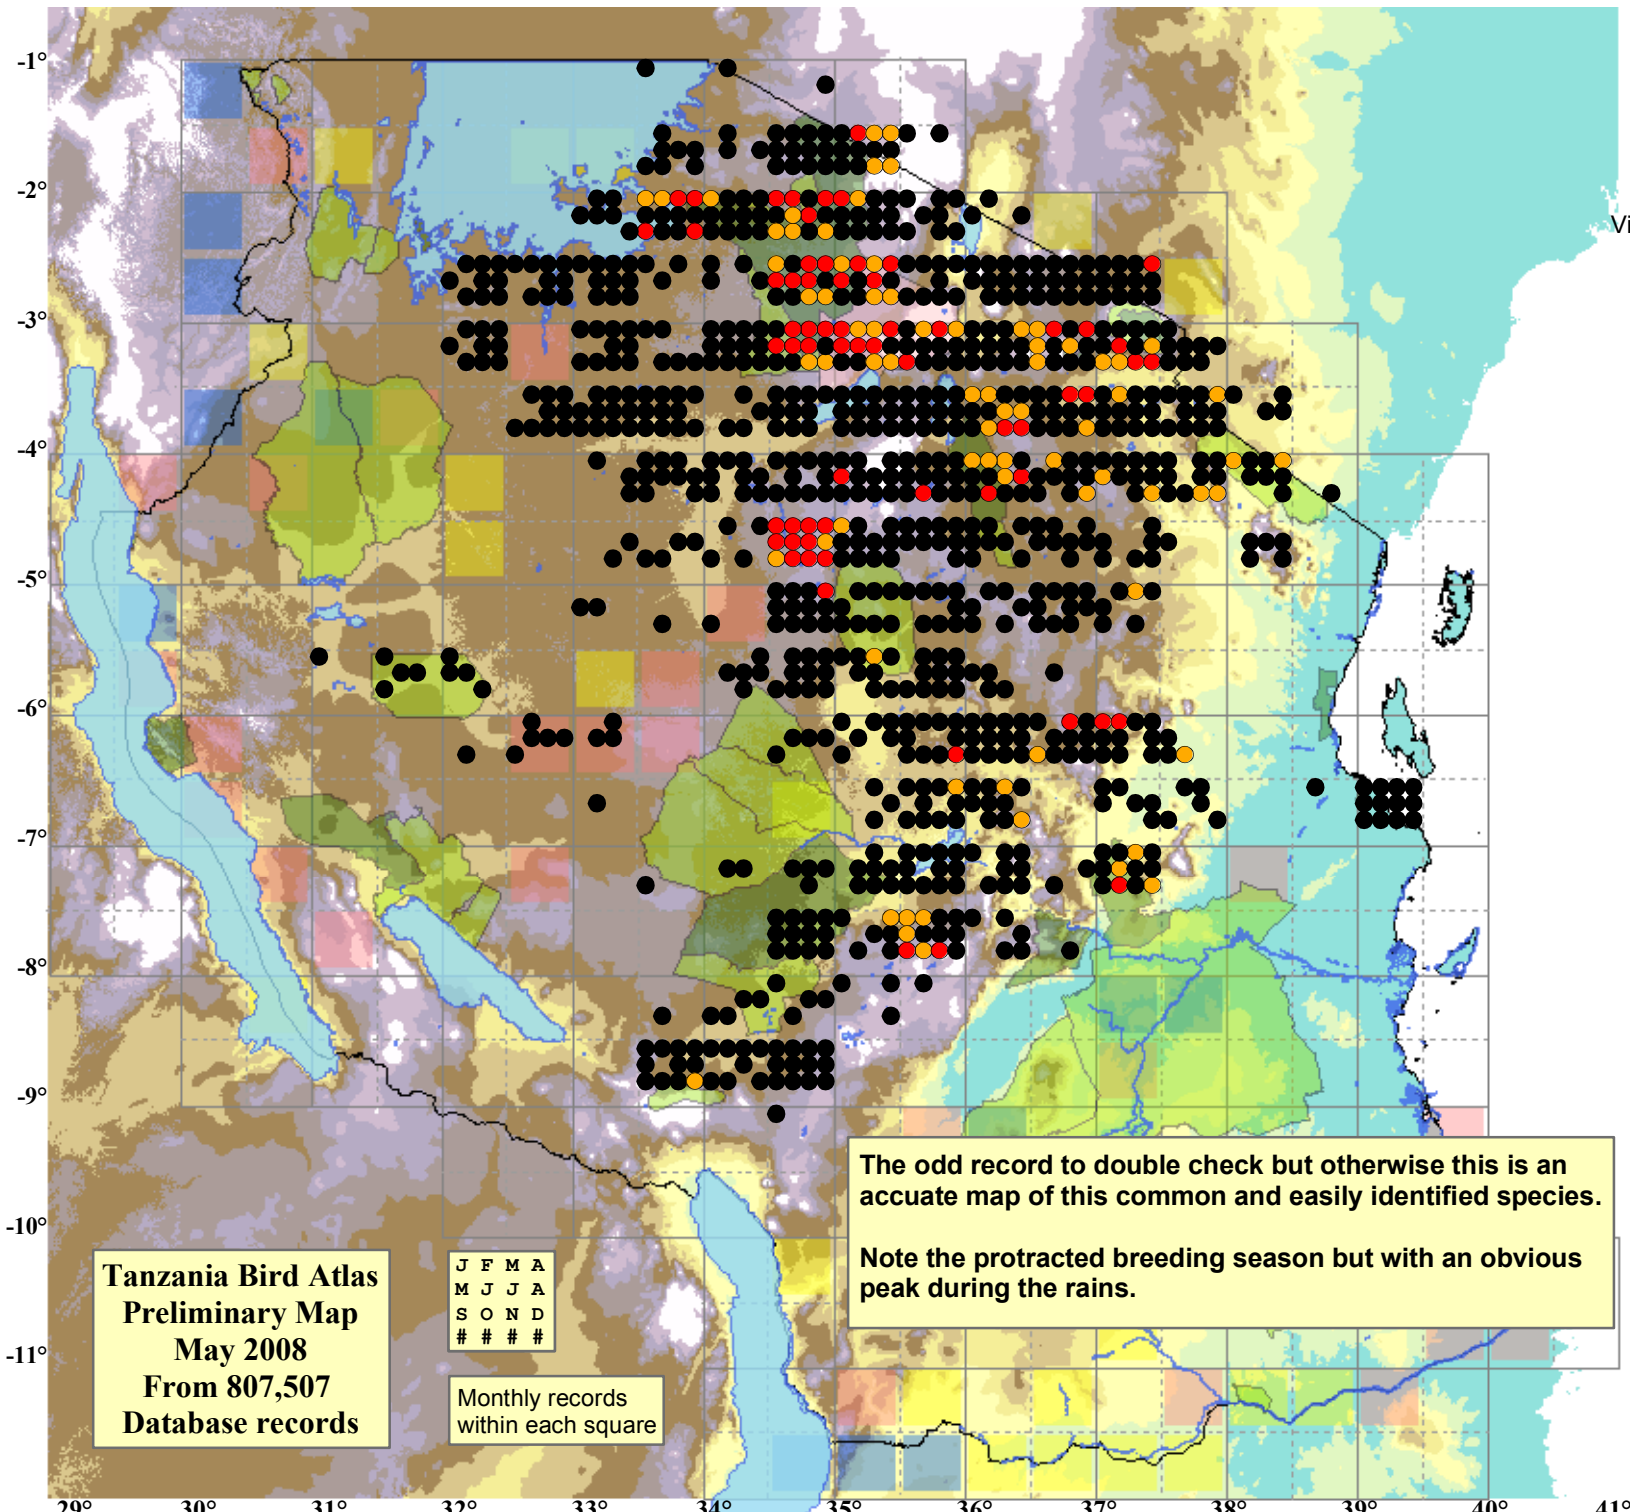

Superb Starling

Lamprotornis superbus

962 plots from 6,095 records

Virgin Yellow-vented Bulbul squares **13**

Single YvB month **25**

Two YvB months **28**

Seasonality

	presence	bs	eggs
January	590	17	10
February	587	16	11
March	378	19	12
April	346	16	16
May	568	6	10
June	665	9	8
July	597	3	6
August	499	3	1
September	287	6	3
October	460	7	5
November	357	10	7
December	521	29	10

Status

- Presence
- Breeding season
- Month with eggs

Elevation (m)

VALUE

- 1 - 300
- 300 - 500
- 500 - 700
- 700 - 900
- 900 - 1,100
- 1,100 - 1,300
- 1,300 - 1,500
- 1,500 - 1,700
- 1,700 - 1,900
- >1,900

The odd record to double check but otherwise this is an accurate map of this common and easily identified species.

Note the protracted breeding season but with an obvious peak during the rains.

Tanzania Bird Atlas
Preliminary Map
May 2008
From 807,507
Database records

J F M A
M J J A
S O N D
#

Monthly records
within each square