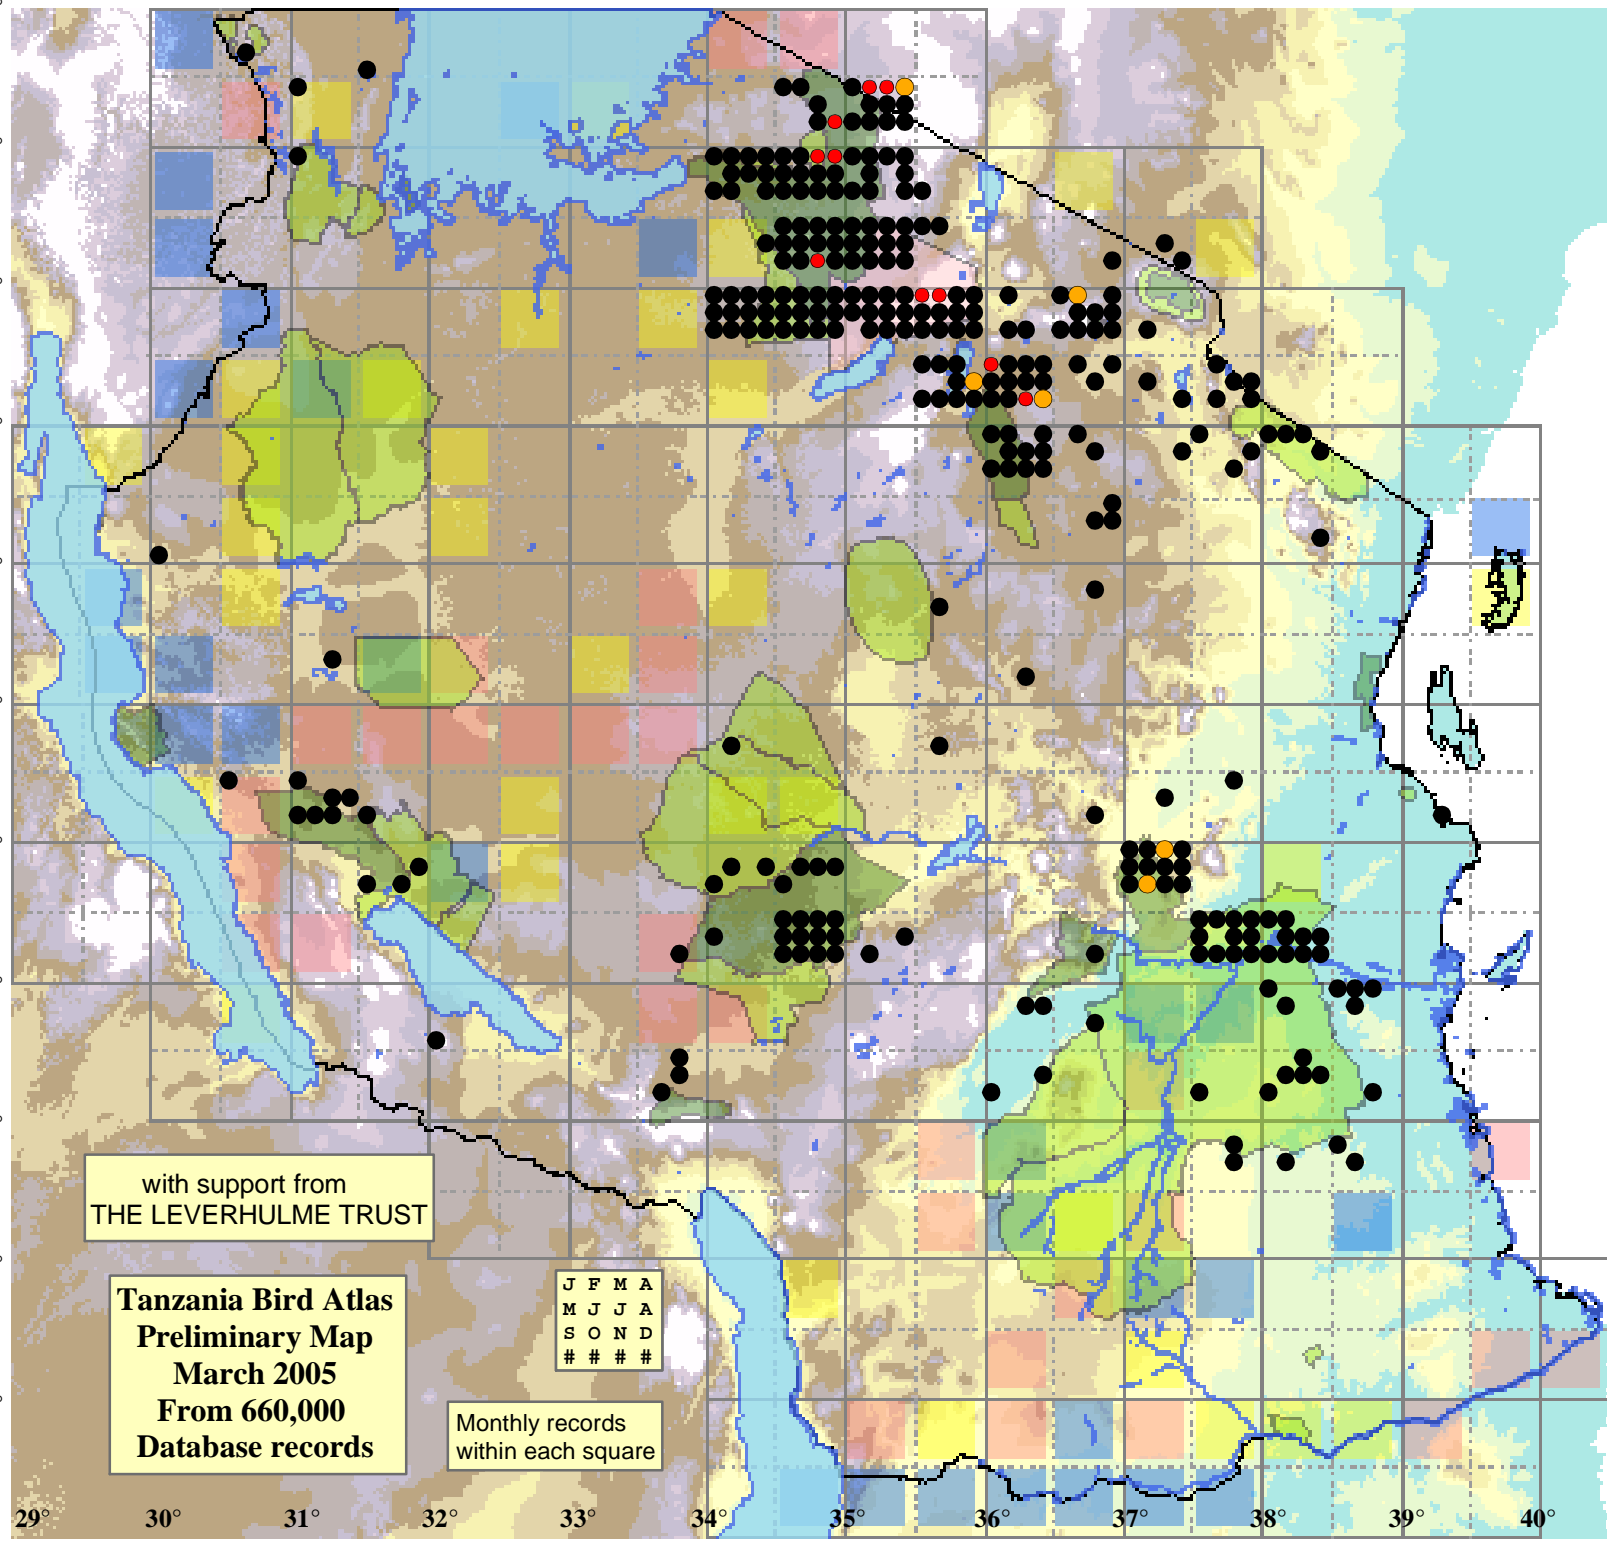

Yellow-billed Oxpecker

Buphagus africanus

303 plots from 991 records

Virgin Yellow-vented Bulbul squares **33**

Single YvB month **32**

Two YvB months **30**

Seasonality
presence bs eggs

Month	presence	bs	eggs
January	119	-	2
February	103	2	2
March	72	1	3
April	62	1	3
May	42	-	-
June	57	-	-
July	91	-	-
August	97	1	-
September	76	-	-
October	84	1	-
November	70	-	2
December	95	1	1

Status

- Presence
- Breeding season
- Month with eggs

Elevation (m)

- 1 - 300
- 300 - 500
- 500 - 700
- 700 - 900
- 900 - 1,100
- 1,100 - 1,300
- 1,300 - 1,500
- 1,500 - 1,700
- 1,700 - 1,900
- >1,900

with support from
THE LEVERHULME TRUST

Tanzania Bird Atlas
Preliminary Map
March 2005
From 660,000
Database records

J	F	M	A
#	#	#	#
M	J	J	A
#	#	#	#
S	O	N	D
#	#	#	#

Monthly records
within each square

29° 30° 31° 32° 33° 34° 35° 36° 37° 38° 39° 40° 41°

-1° -2° -3° -4° -5° -6° -7° -8° -9° -10° -11°