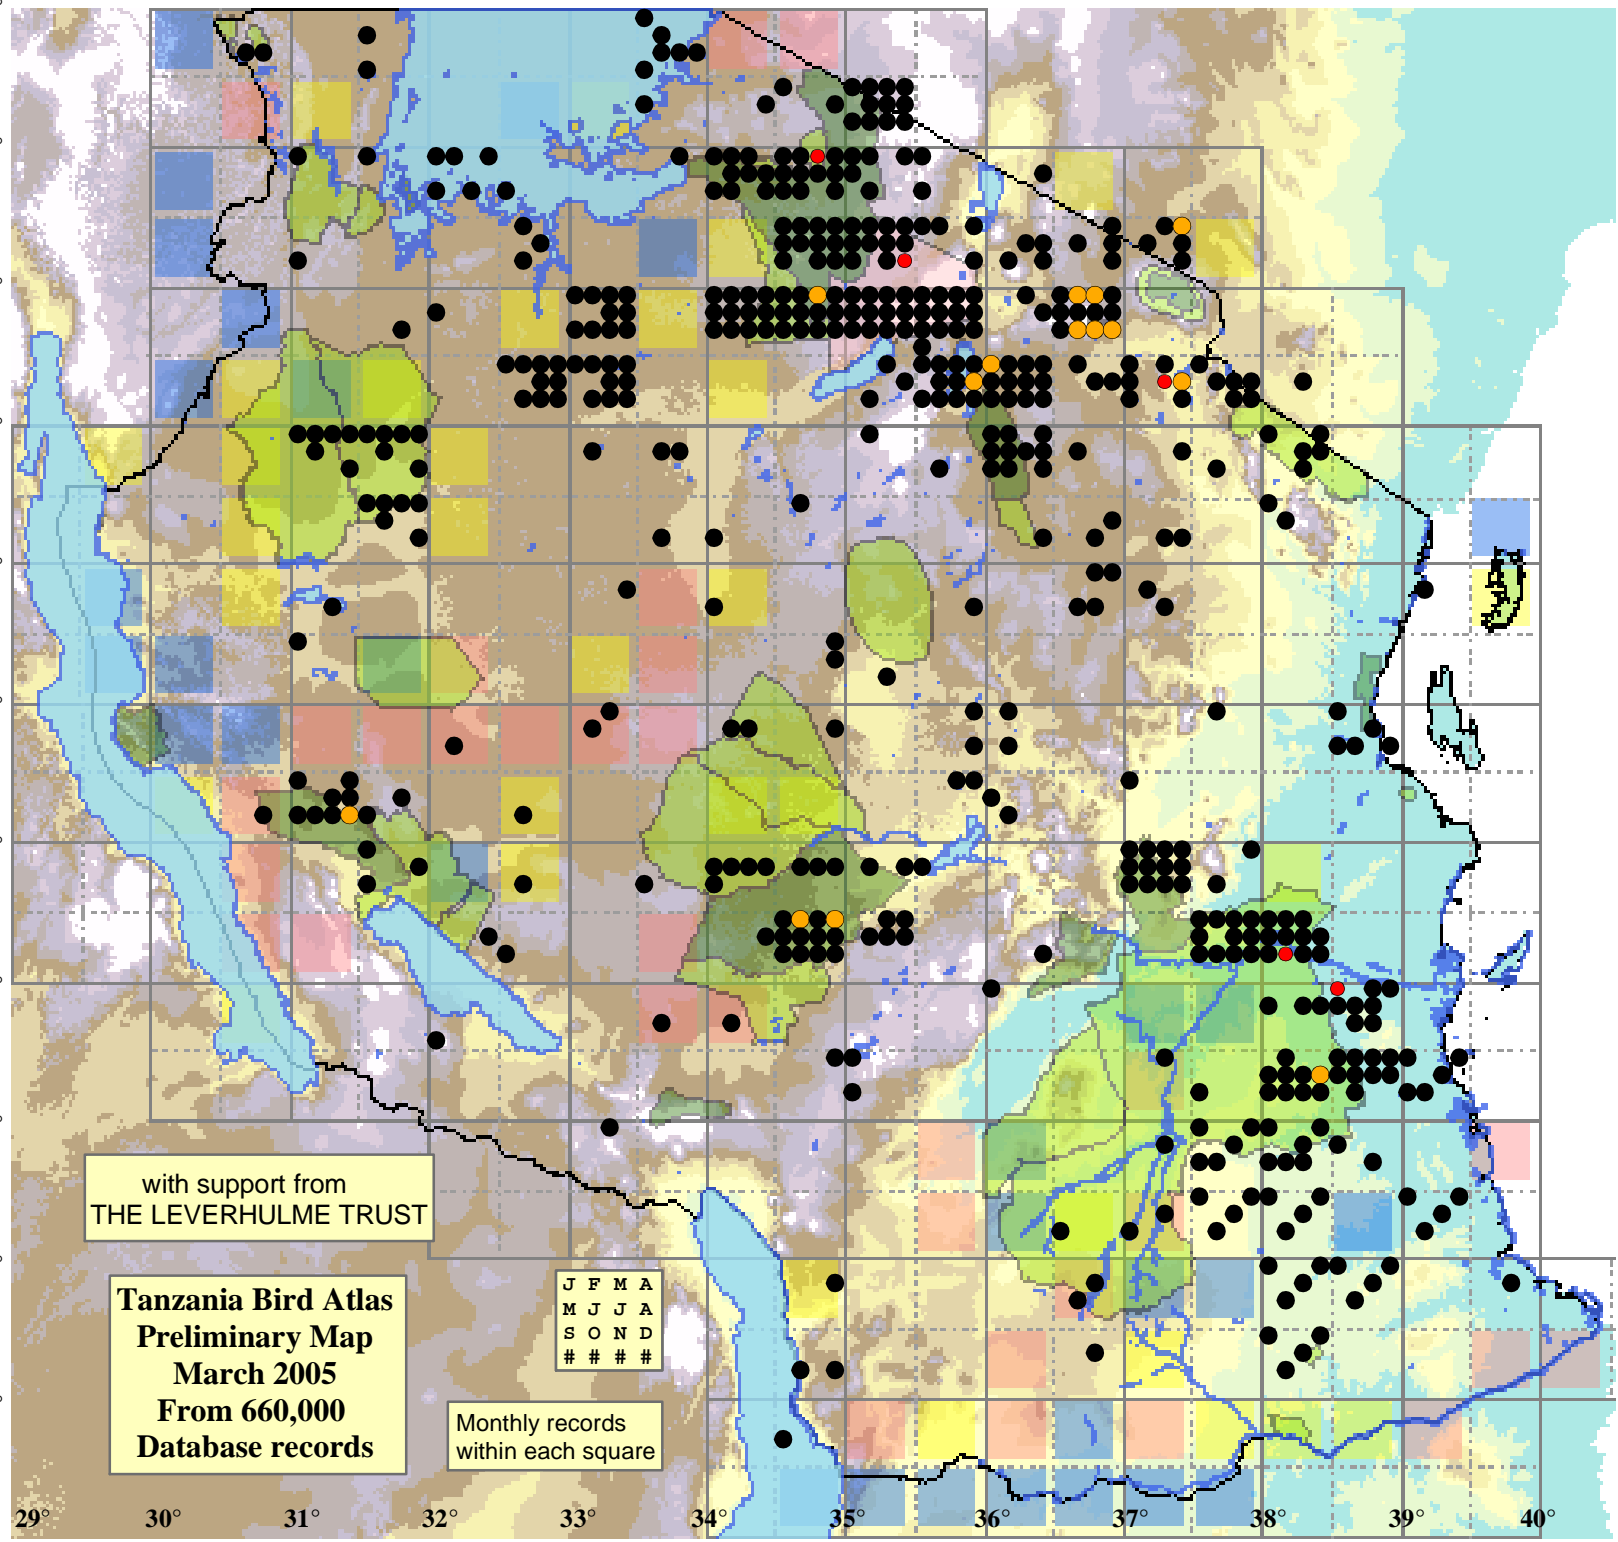

Red-billed Oxpecker

Buphagus erythrorhynchus

506 plots from 1,242 records

Virgin Yellow-vented Bulbul squares **33**

Single YvB month **32**

Two YvB months **30**

Seasonality

	presence	bs	eggs
January	140	1	1
February	114	4	-
March	92	3	1
April	103	2	-
May	48	-	-
June	77	-	-
July	120	-	1
August	130	3	-
September	100	-	-
October	119	-	-
November	74	2	-
December	98	2	1

Status

- Presence
- Breeding season
- Month with eggs

Elevation (m)

- 1 - 300
- 300 - 500
- 500 - 700
- 700 - 900
- 900 - 1,100
- 1,100 - 1,300
- 1,300 - 1,500
- 1,500 - 1,700
- 1,700 - 1,900
- >1,900

with support from
THE LEVERHULME TRUST

Tanzania Bird Atlas
Preliminary Map
March 2005
From 660,000
Database records

J	F	M	A
M	J	J	A
S	O	N	D
#	#	#	#

Monthly records
within each square

29° 30° 31° 32° 33° 34° 35° 36° 37° 38° 39° 40° 41°