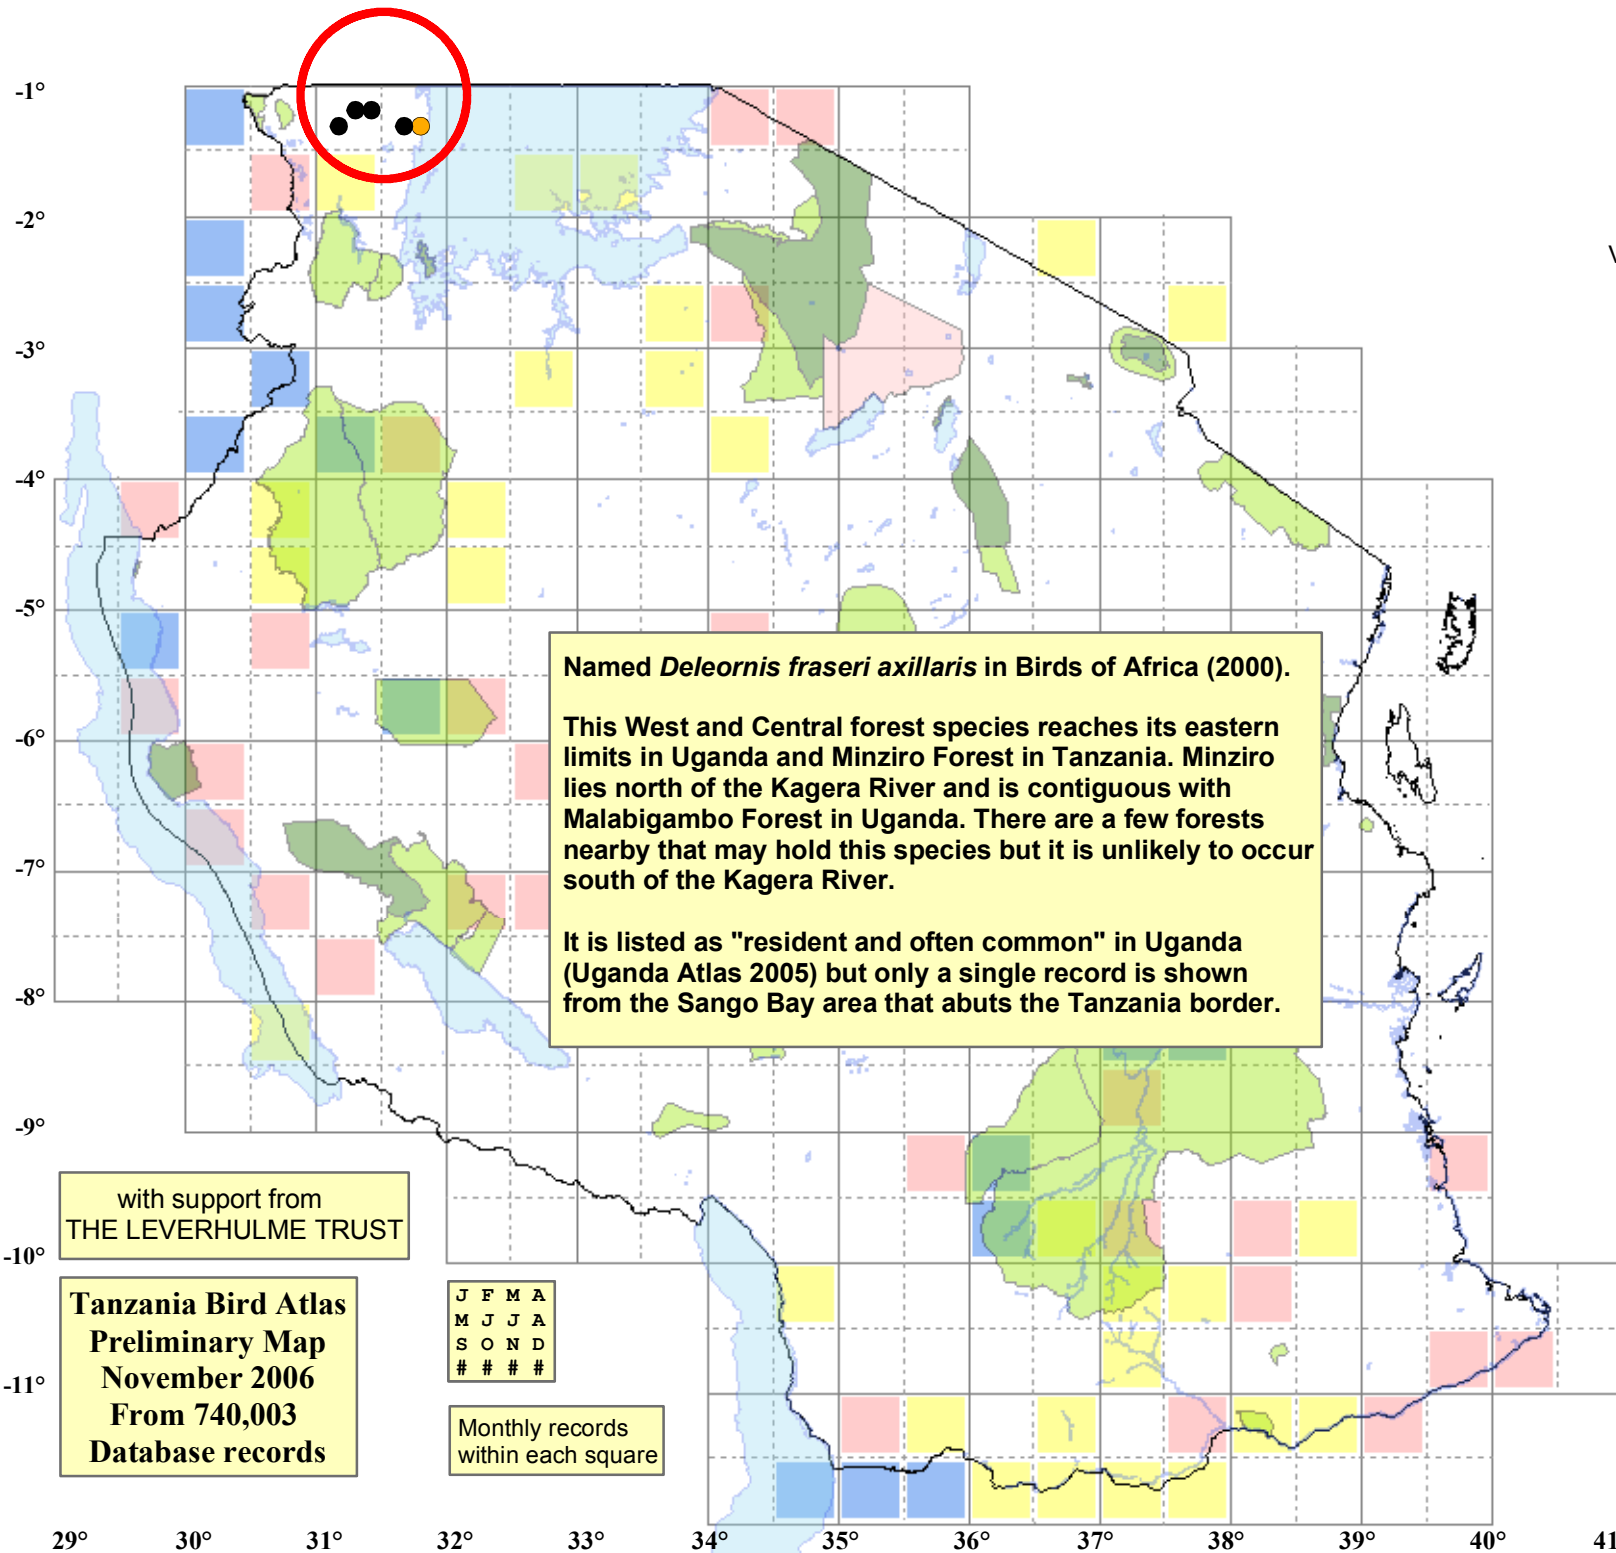

Grey-headed Sunbird

Anthreptes axillaris

5 plots from 12 records

Virgin Yellow-vented Bulbul squares **15**

Single YvB month **30**

Two YvB months **32**

Seasonality
presence bs eggs

Month	presence	bs	eggs
January	-	-	-
February	-	-	-
March	-	-	-
April	-	-	-
May	-	-	-
June	-	-	-
July	7	-	-
August	-	1	-
September	-	-	-
October	-	-	-
November	1	1	-
December	-	-	-

Status

- Presence
- Breeding season
- Month with eggs

with support from
THE LEVERHULME TRUST

**Tanzania Bird Atlas
Preliminary Map
November 2006
From 740,003
Database records**

J F M A
M J J A
S O N D
#

Monthly records
within each square