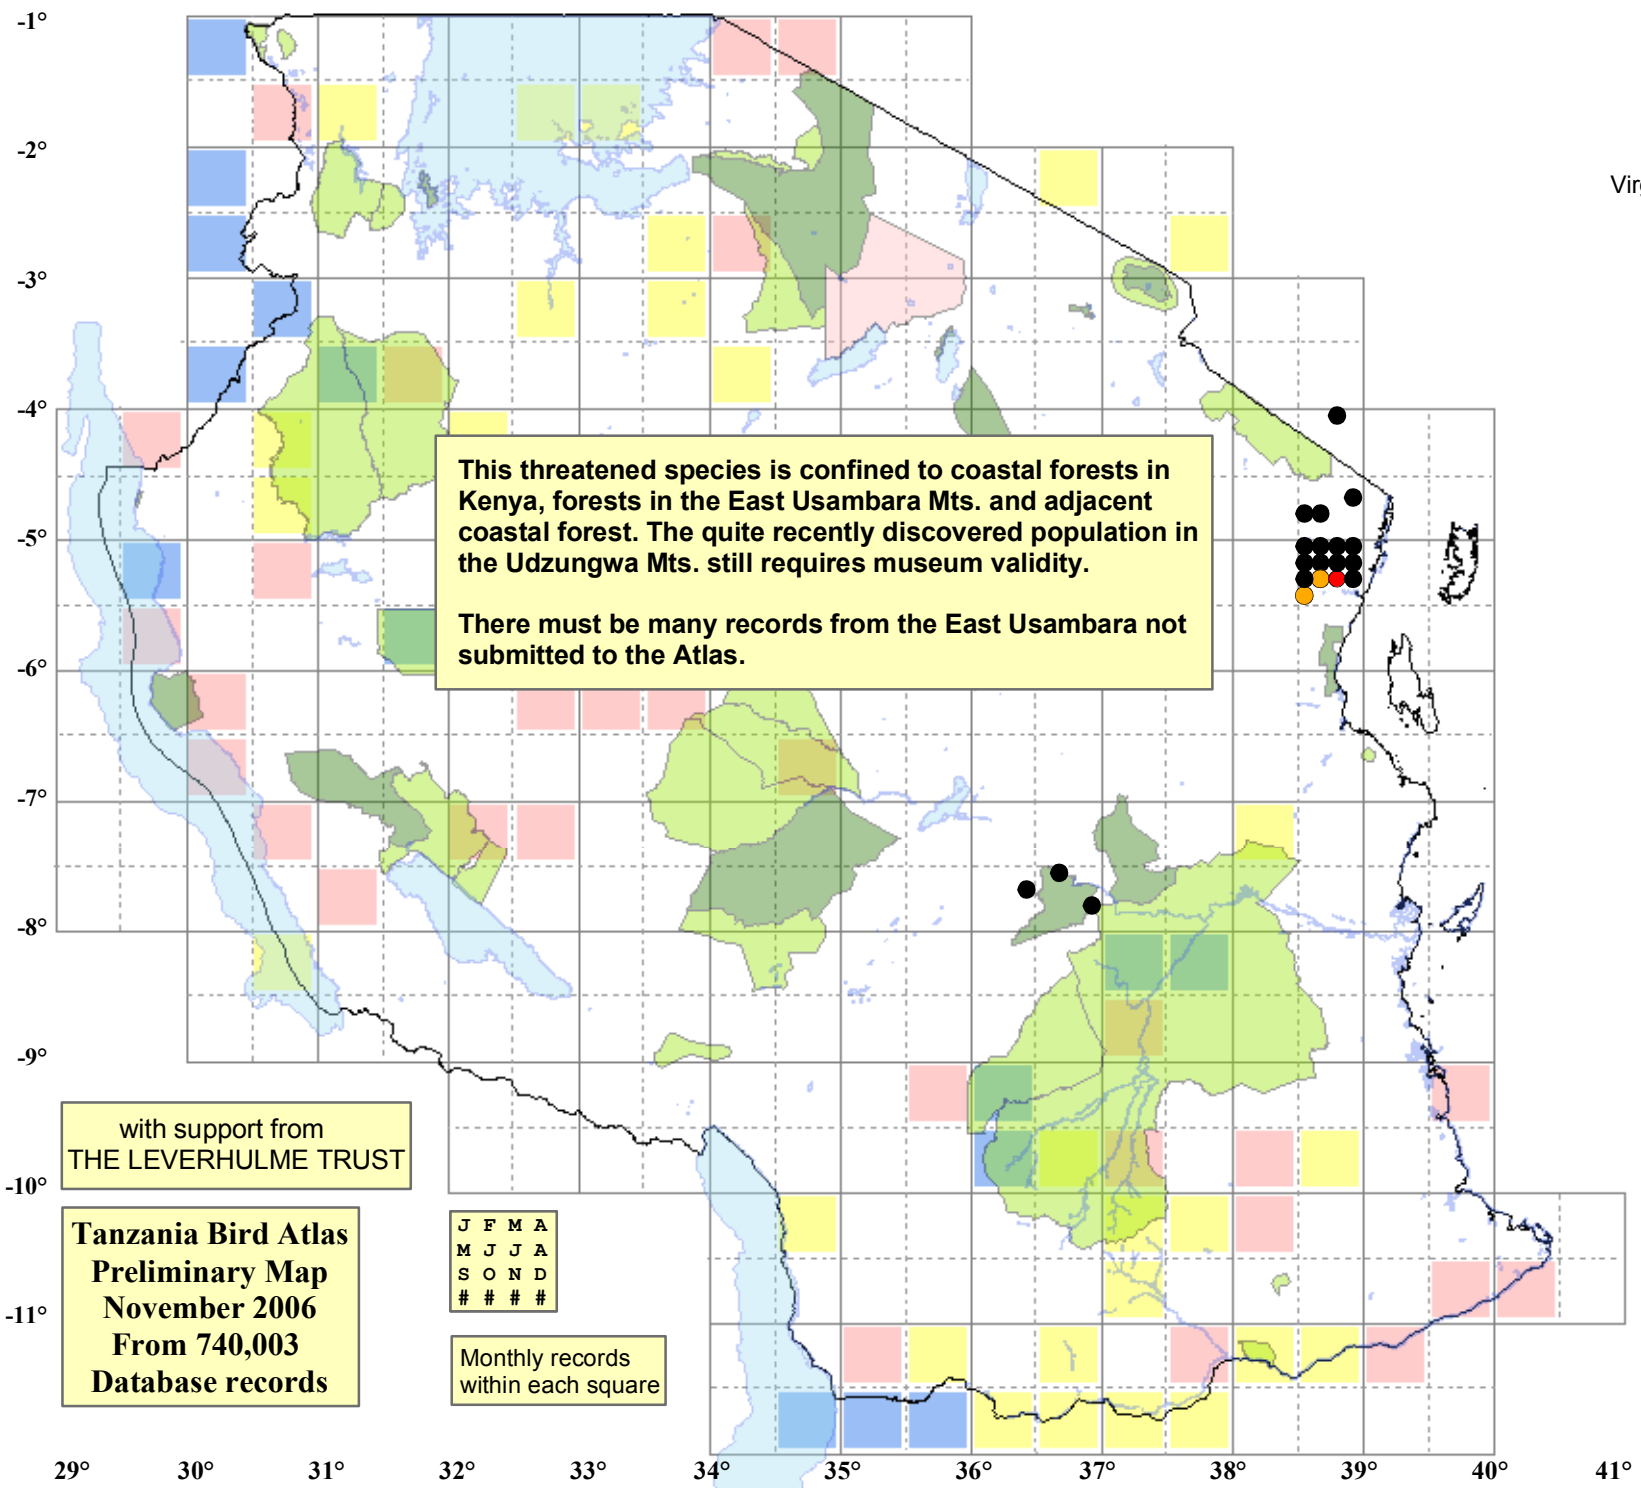

# Amani Sunbird

*Anthreptes pallidigaster*

20 plots from 64 records

Virgin Yellow-vented Bulbul squares **15**

Single YvB month **30**

Two YvB months **32**

**Seasonality**  
presence bs eggs

Month	presence	bs	eggs
January	6	-	-
February	7	-	-
March	5	-	-
April	2	-	-
May	3	-	-
June	6	-	-
July	6	-	-
August	5	-	-
September	6	-	-
October	6	1	-
November	6	-	1
December	3	-	-
month 13	-	1	-

**Status**

- Presence
- Breeding season
- Month with eggs

This threatened species is confined to coastal forests in Kenya, forests in the East Usambara Mts. and adjacent coastal forest. The quite recently discovered population in the Udzungwa Mts. still requires museum validity.

There must be many records from the East Usambara not submitted to the Atlas.

with support from  
THE LEVERHULME TRUST

**Tanzania Bird Atlas**  
**Preliminary Map**  
**November 2006**  
**From 740,003**  
**Database records**

J F M A  
M J J A  
S O N D  
# # # #

Monthly records  
within each square

29° 30° 31° 32° 33° 34° 35° 36° 37° 38° 39° 40° 41°