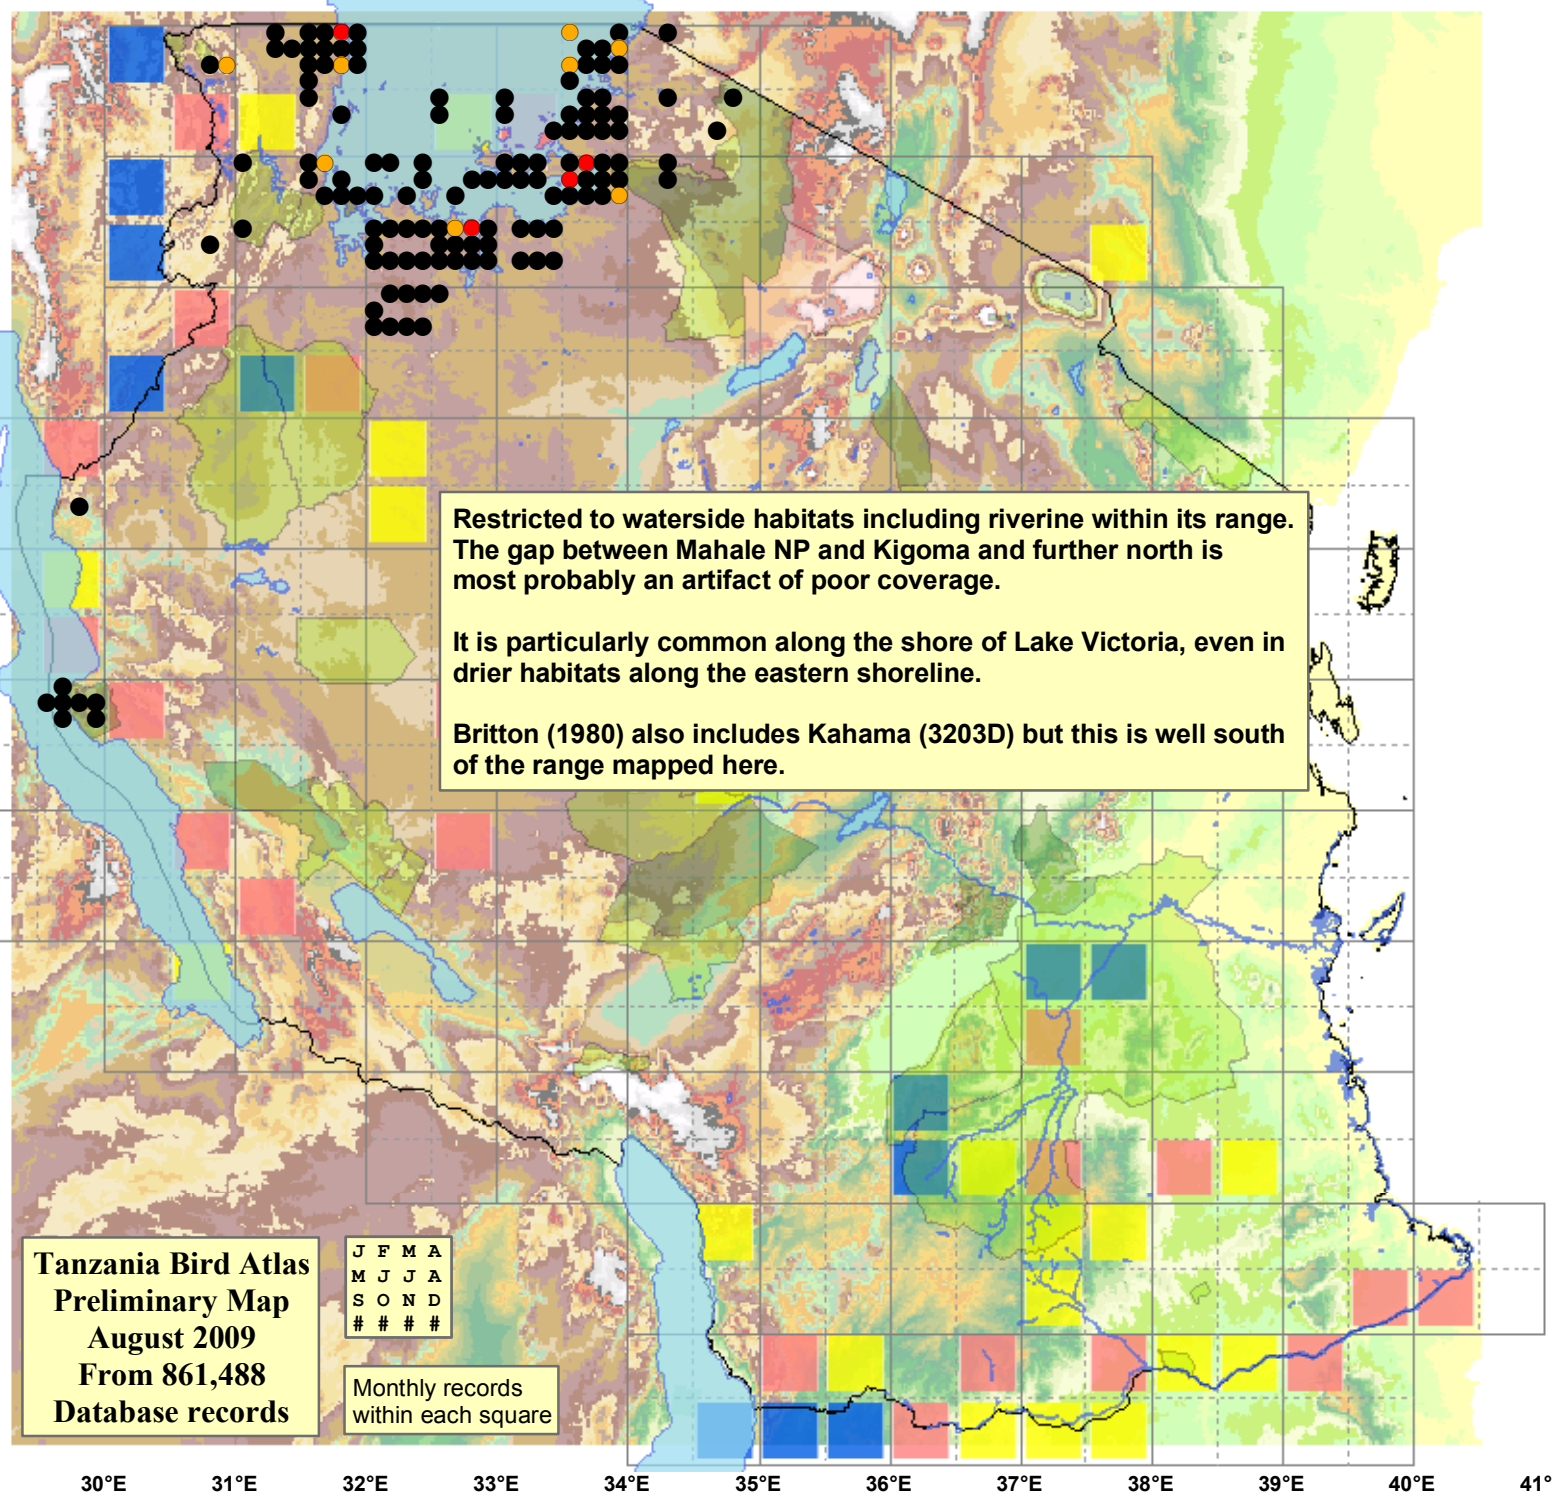

Red-chested Sunbird

Nectarinia erythroceria

134 plots from 260 records

Virgin Yellow-vented Bulbul squares **12**

Single YvB month **21**

Two YvB months **24**

Seasonality

	presence	bs	eggs
January	27	1	-
February	22	3	1
March	21	-	2
April	13	-	-
May	18	-	1
June	17	-	-
July	29	-	-
August	15	1	-
September	16	1	-
October	27	-	-
November	15	1	-
December	24	3	-
month 13	2		

Restricted to waterside habitats including riverine within its range. The gap between Mahale NP and Kigoma and further north is most probably an artifact of poor coverage.

It is particularly common along the shore of Lake Victoria, even in drier habitats along the eastern shoreline.

Britton (1980) also includes Kahama (3203D) but this is well south of the range mapped here.

Status

- Presence
- Breeding season
- Month with eggs

30m SRTM

- 0 - 100
- 100 - 200
- 200 - 300
- 300 - 400
- 400 - 450
- 450 - 500
- 500 - 550
- 550 - 600
- 600 - 650
- 650 - 700
- 700 - 750
- 750 - 800
- 800 - 850
- 850 - 900
- 900 - 950
- 950 - 1,000
- 1,000 - 1,050
- 1,050 - 1,100
- 1,100 - 1,200
- 1,200 - 1,300
- 1,300 - 1,400
- 1,400 - 1,500
- 1,500 - 1,600
- 1,600 - 1,700
- 1,700 - 1,800
- 1,800 - 1,900
- 1,900 - 2,000
- 2,000 - 2,100
- 2,100 - 2,200
- 2,200 - 2,300
- 2,300 - 2,400
- 2,400 - 2,500

Tanzania Bird Atlas
Preliminary Map
August 2009
From 861,488
Database records

J	F	M	A
M	J	J	A
S	O	N	D
#	#	#	#

Monthly records within each square