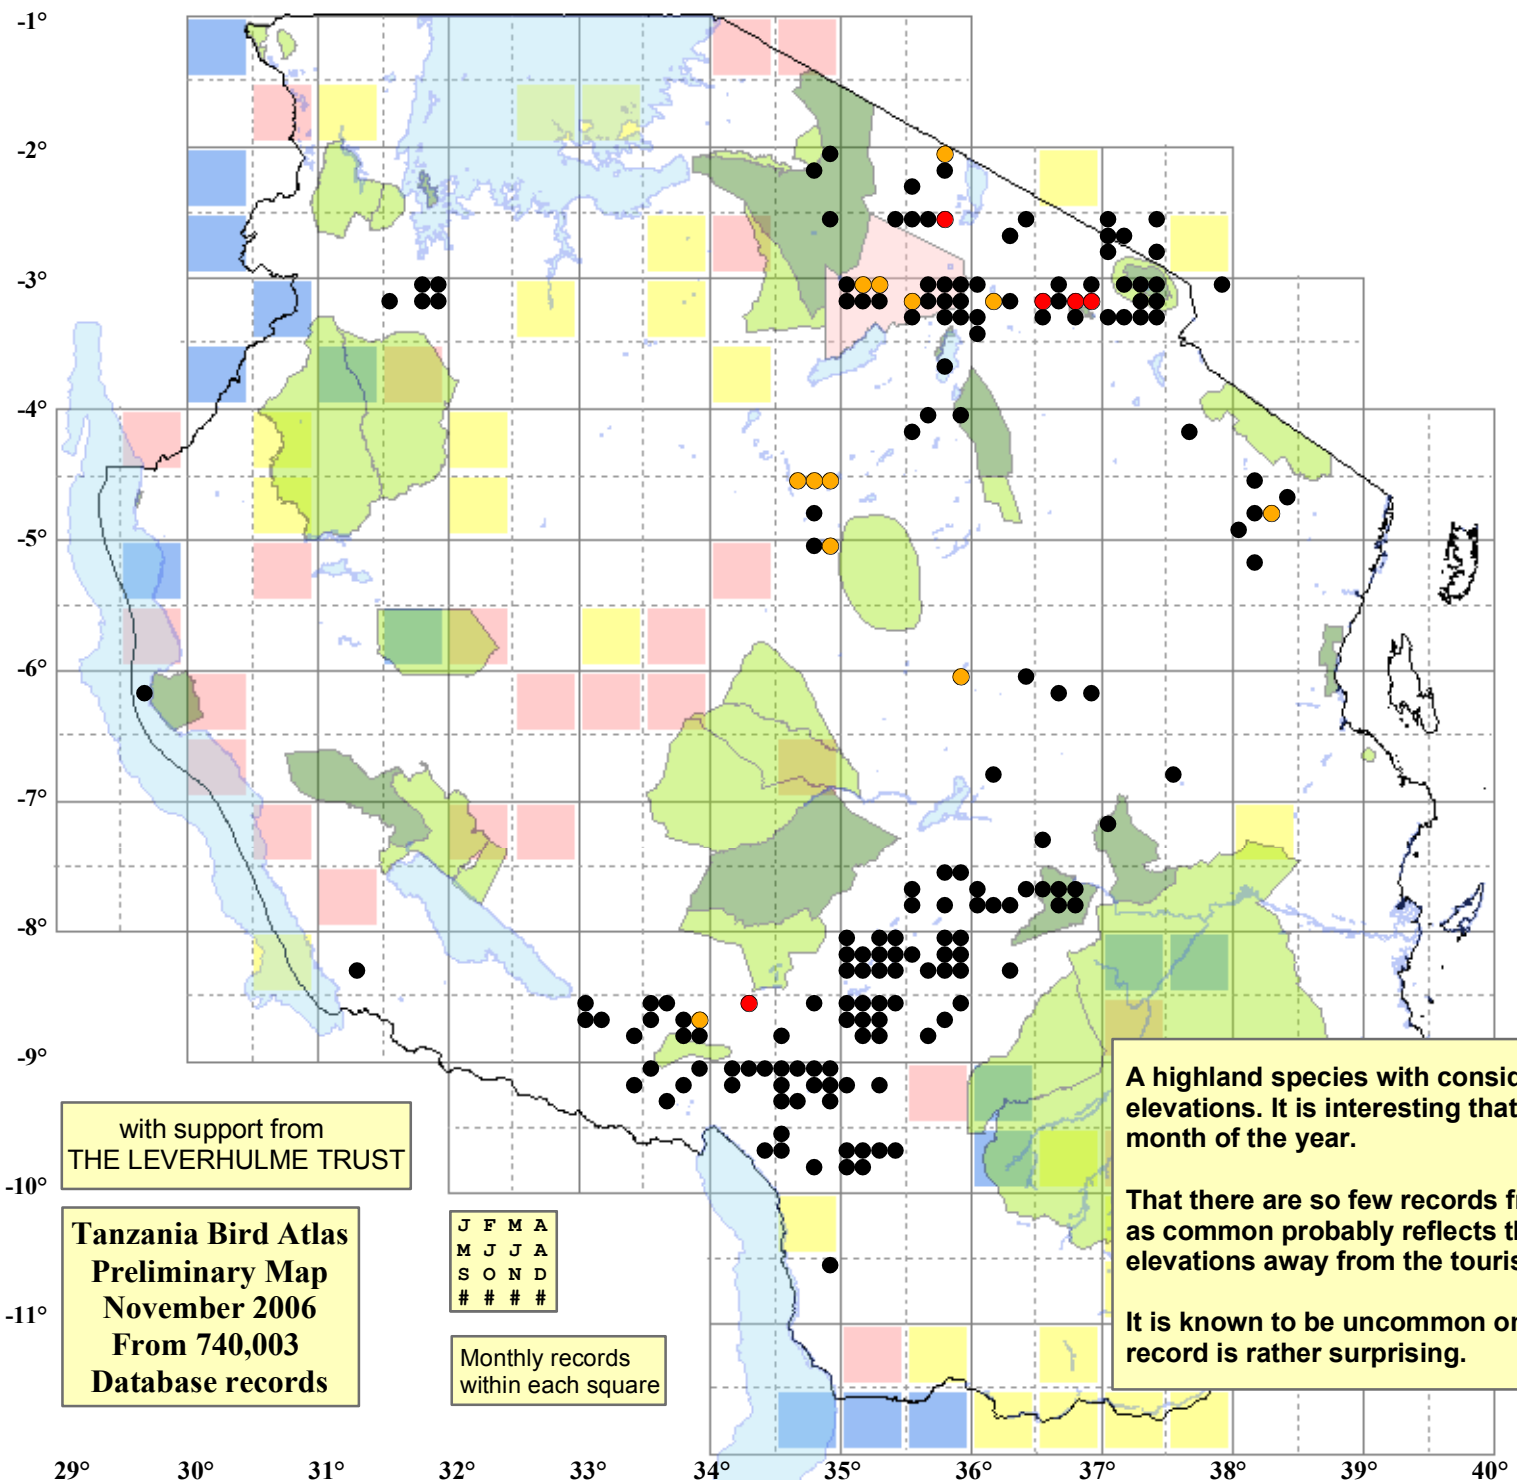

Malachite Sunbird

Nectarinia famosa

177 plots from 335 records

Virgin Yellow-vented Bulbul squares **15**

Single YvB month **30**

Two YvB months **32**

Seasonality
presence bs eggs

Month	presence	bs	eggs
January	18	-	-
February	24	2	-
March	28	5	3
April	40	3	-
May	37	1	3
June	27	1	-
July	38	-	1
August	19	1	1
September	22	-	-
October	20	-	-
November	24	1	-
December	13	-	-
month 13	3		

Status

- Presence
- Breeding season
- Month with eggs

A highland species with considerable cold season movements to lower elevations. It is interesting that not a single square is covered for each month of the year.

That there are so few records from Mahale Mts NP where it is described as common probably reflects the lack of observer effort at higher elevations away from the tourist routes.

It is known to be uncommon on the Ufipa Plateau yet the single record is rather surprising.

with support from
THE LEVERHULME TRUST

Tanzania Bird Atlas
Preliminary Map
November 2006
From 740,003
Database records

J F M A
M J J A
S O N D
#

Monthly records
within each square

29° 30° 31° 32° 33° 34° 35° 36° 37° 38° 39° 40° 41°