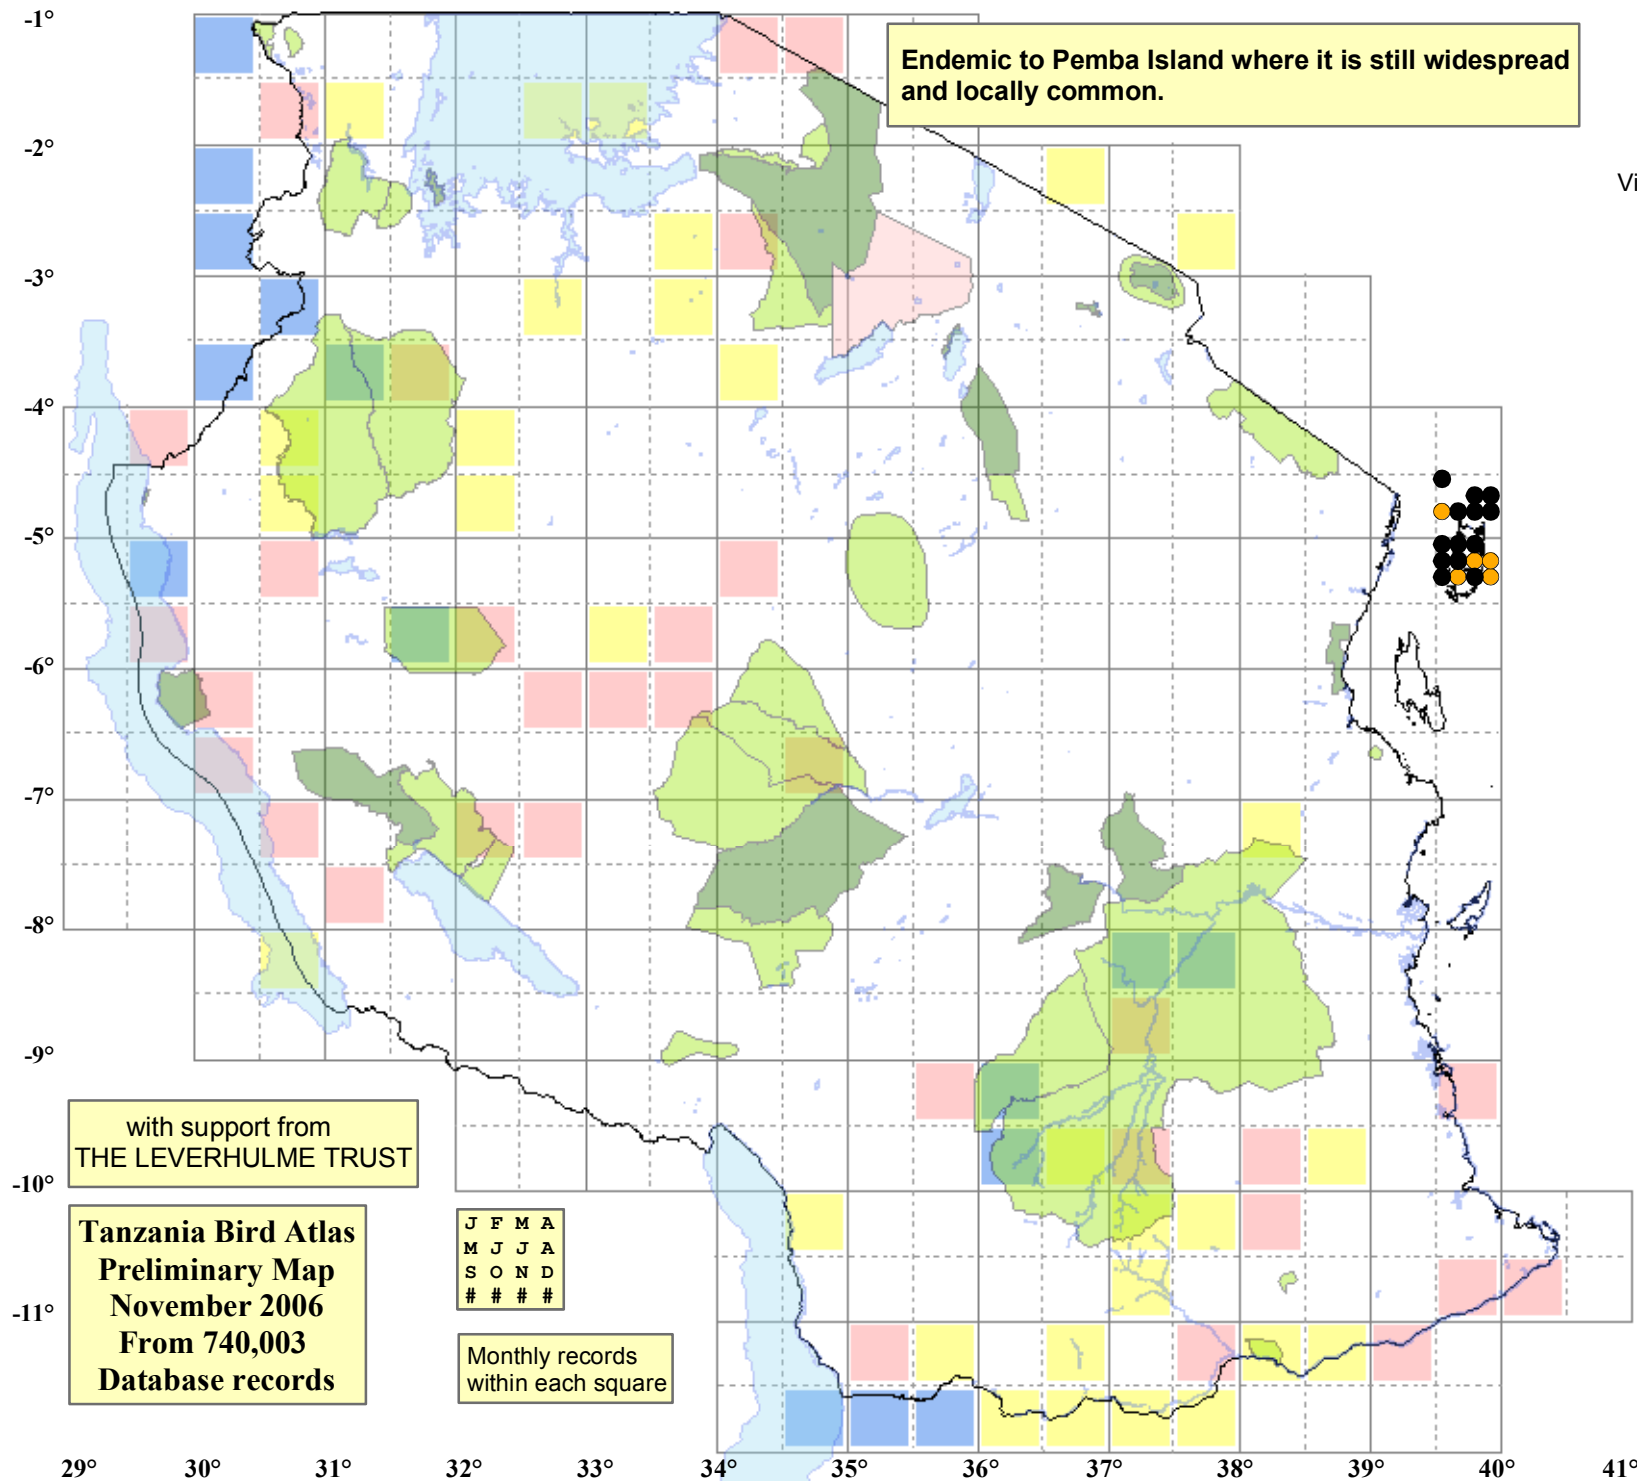

Pemba Sunbird

Nectarinia pembae

18 plots from 43 records

Virgin Yellow-vented Bulbul squares **15**

Single YvB month **30**

Two YvB months **32**

Seasonality
presence bs eggs

Month	presence	bs	eggs
January	8	-	-
February	1	-	-
March	3	-	-
April	-	-	-
May	2	-	-
June	1	-	-
July	3	1	-
August	3	1	-
September	4	1	-
October	5	1	-
November	6	-	-
December	2	1	-

Status

- Presence
- Breeding season
- Month with eggs

Endemic to Pemba Island where it is still widespread and locally common.

with support from
THE LEVERHULME TRUST

Tanzania Bird Atlas
Preliminary Map
November 2006
From 740,003
Database records

J F M A
M J J A
S O N D
#

Monthly records
within each square