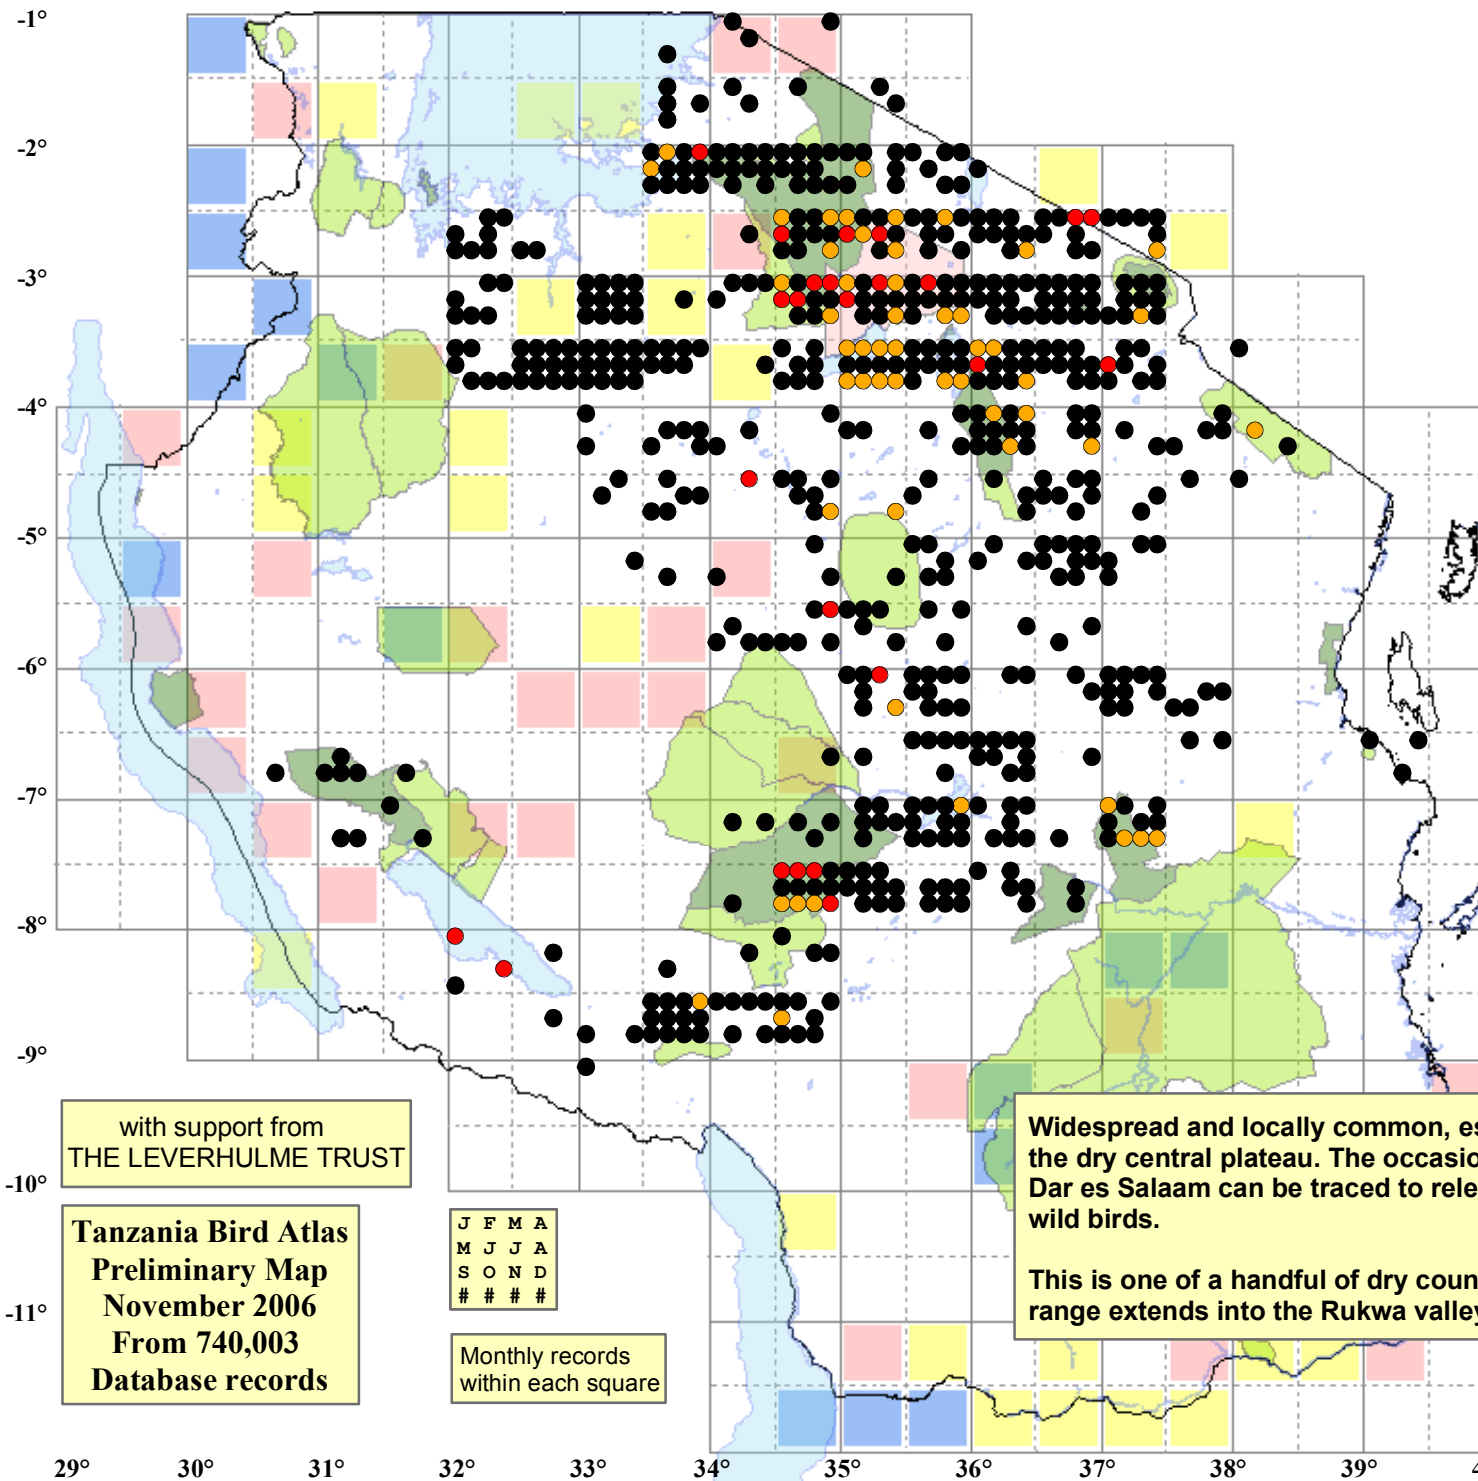

Beautiful Sunbird

Nectarinia pulchella

605 plots from 1,534 records

Virgin Yellow-vented Bulbul squares **15**

Single YvB month **30**

Two YvB months **32**

Seasonality
presence bs eggs

Month	presence	bs	eggs
January	178	16	3
February	164	5	3
March	148	3	6
April	128	13	4
May	68	6	6
June	113	3	1
July	132	-	1
August	98	-	-
September	63	3	-
October	94	4	-
November	93	7	-
December	145	23	2
month 13	1		

Status

- Presence
- Breeding season
- Month with eggs

with support from
THE LEVERHULME TRUST

**Tanzania Bird Atlas
Preliminary Map
November 2006
From 740,003
Database records**

J F M A
M J J A
S O N D
#

Monthly records
within each square

Widespread and locally common, especially throughout the dry central plateau. The occasional record from Dar es Salaam can be traced to releases by traders in wild birds.

This is one of a handful of dry country species whose range extends into the Rukwa valley

29° 30° 31° 32° 33° 34° 35° 36° 37° 38° 39° 40° 41°