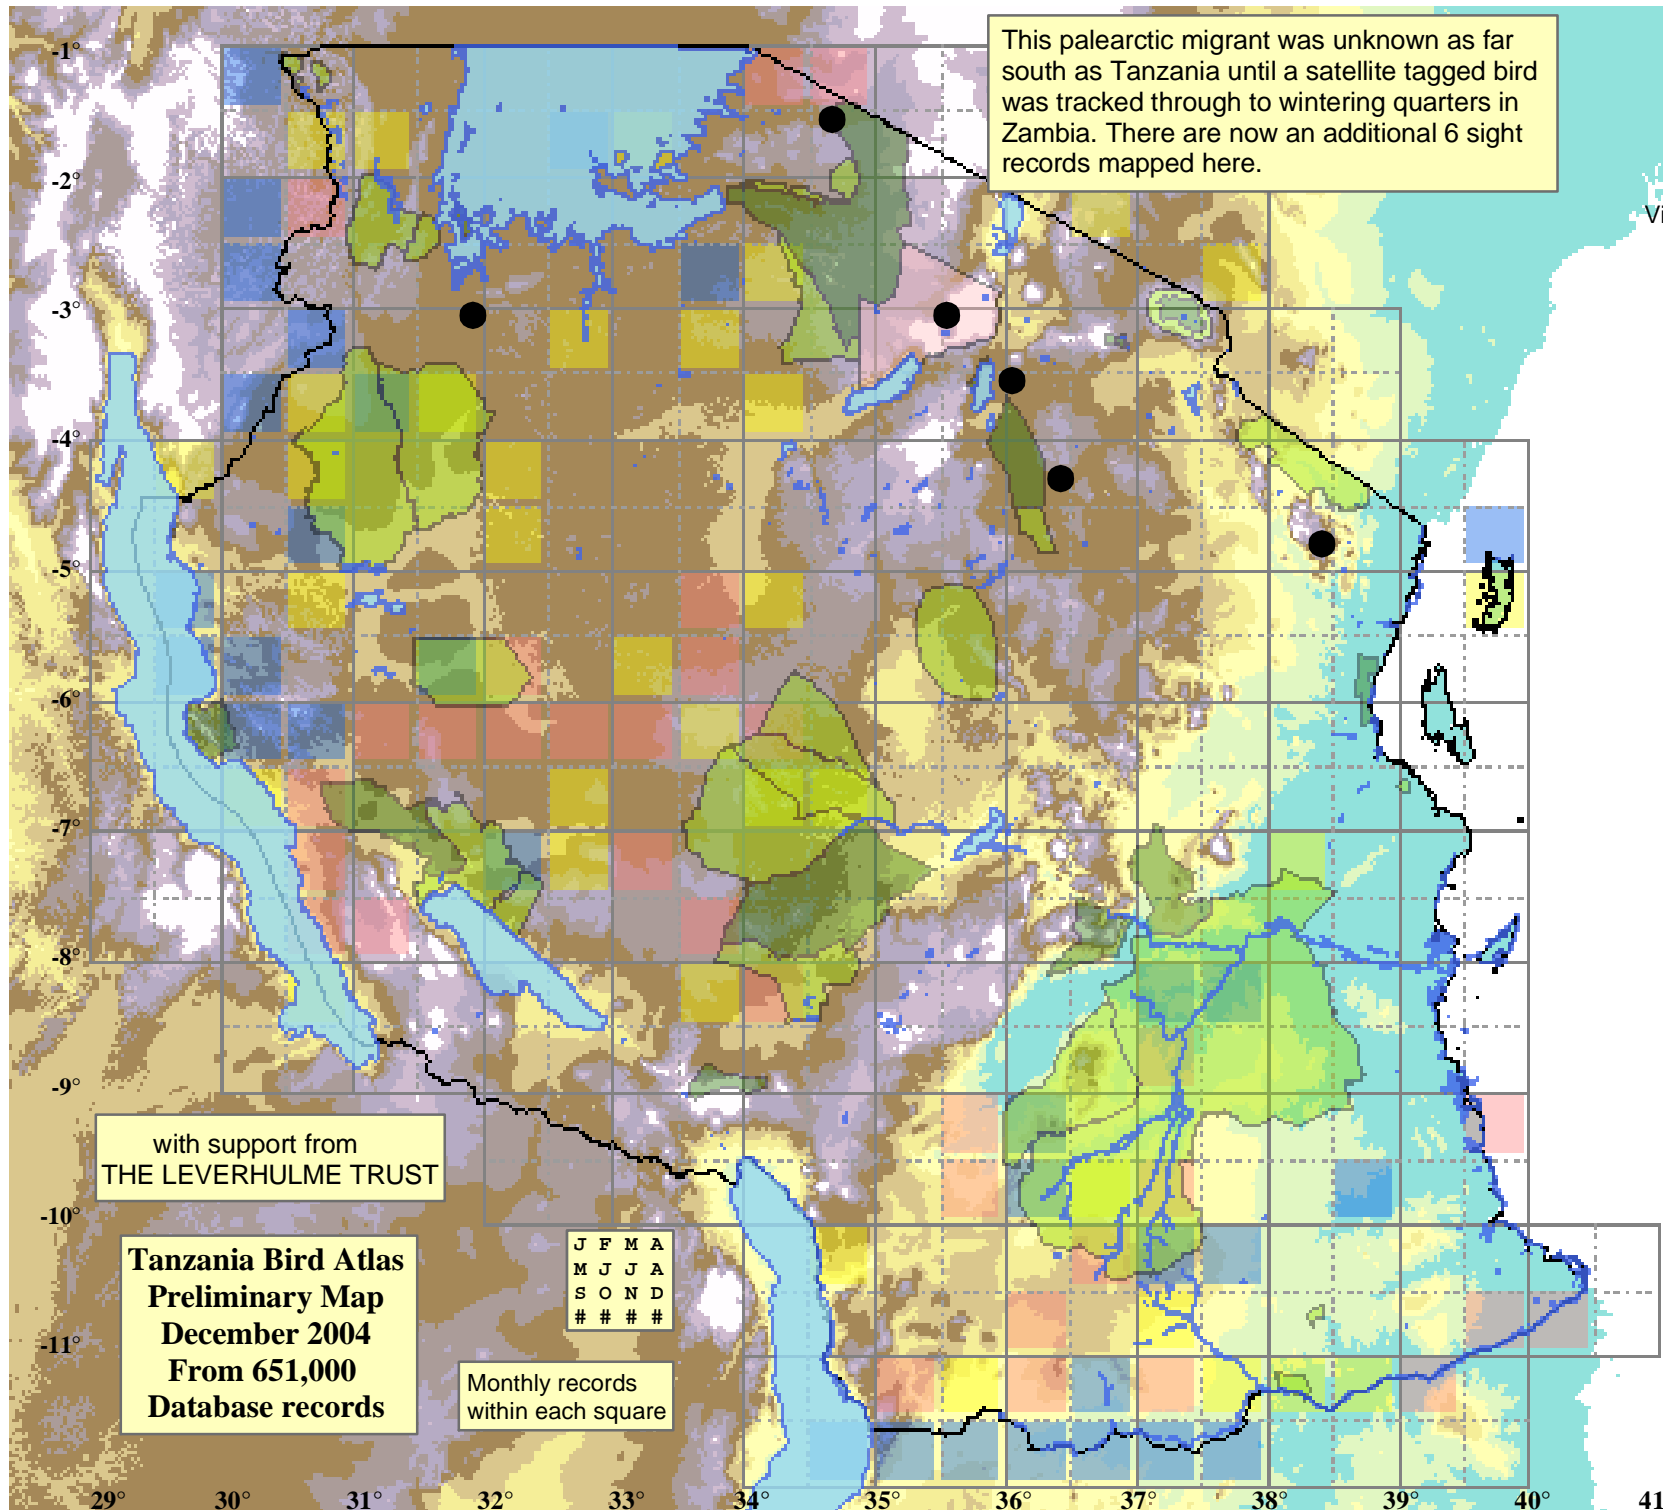

Greater Spotted Eagle

Aquila clanga

6 plots from 6 records

Virgin Yellow-vented Bulbul squares **33**

Single YvB month **34**

Two YvB months **30**

Seasonality
presence bs eggs

Month	presence	bs	eggs
January	2	-	-
February	1	-	-
March	-	-	-
April	1	-	-
May	-	-	-
June	-	-	-
July	-	-	-
August	-	-	-
September	-	-	-
October	-	-	-
November	-	-	-
December	2	-	-

Status

- Presence
- Breeding season
- Month with eggs

Elevation (m)

- 1 - 300
- 300 - 500
- 500 - 700
- 700 - 900
- 900 - 1,100
- 1,100 - 1,300
- 1,300 - 1,500
- 1,500 - 1,700
- 1,700 - 1,900
- >1,900

This palearctic migrant was unknown as far south as Tanzania until a satellite tagged bird was tracked through to wintering quarters in Zambia. There are now an additional 6 sight records mapped here.

with support from
THE LEVERHULME TRUST

Tanzania Bird Atlas
Preliminary Map
December 2004
From 651,000
Database records

J	F	M	A
M	J	J	A
S	O	N	D
#	#	#	#

Monthly records
within each square

29° 30° 31° 32° 33° 34° 35° 36° 37° 38° 39° 40° 41°