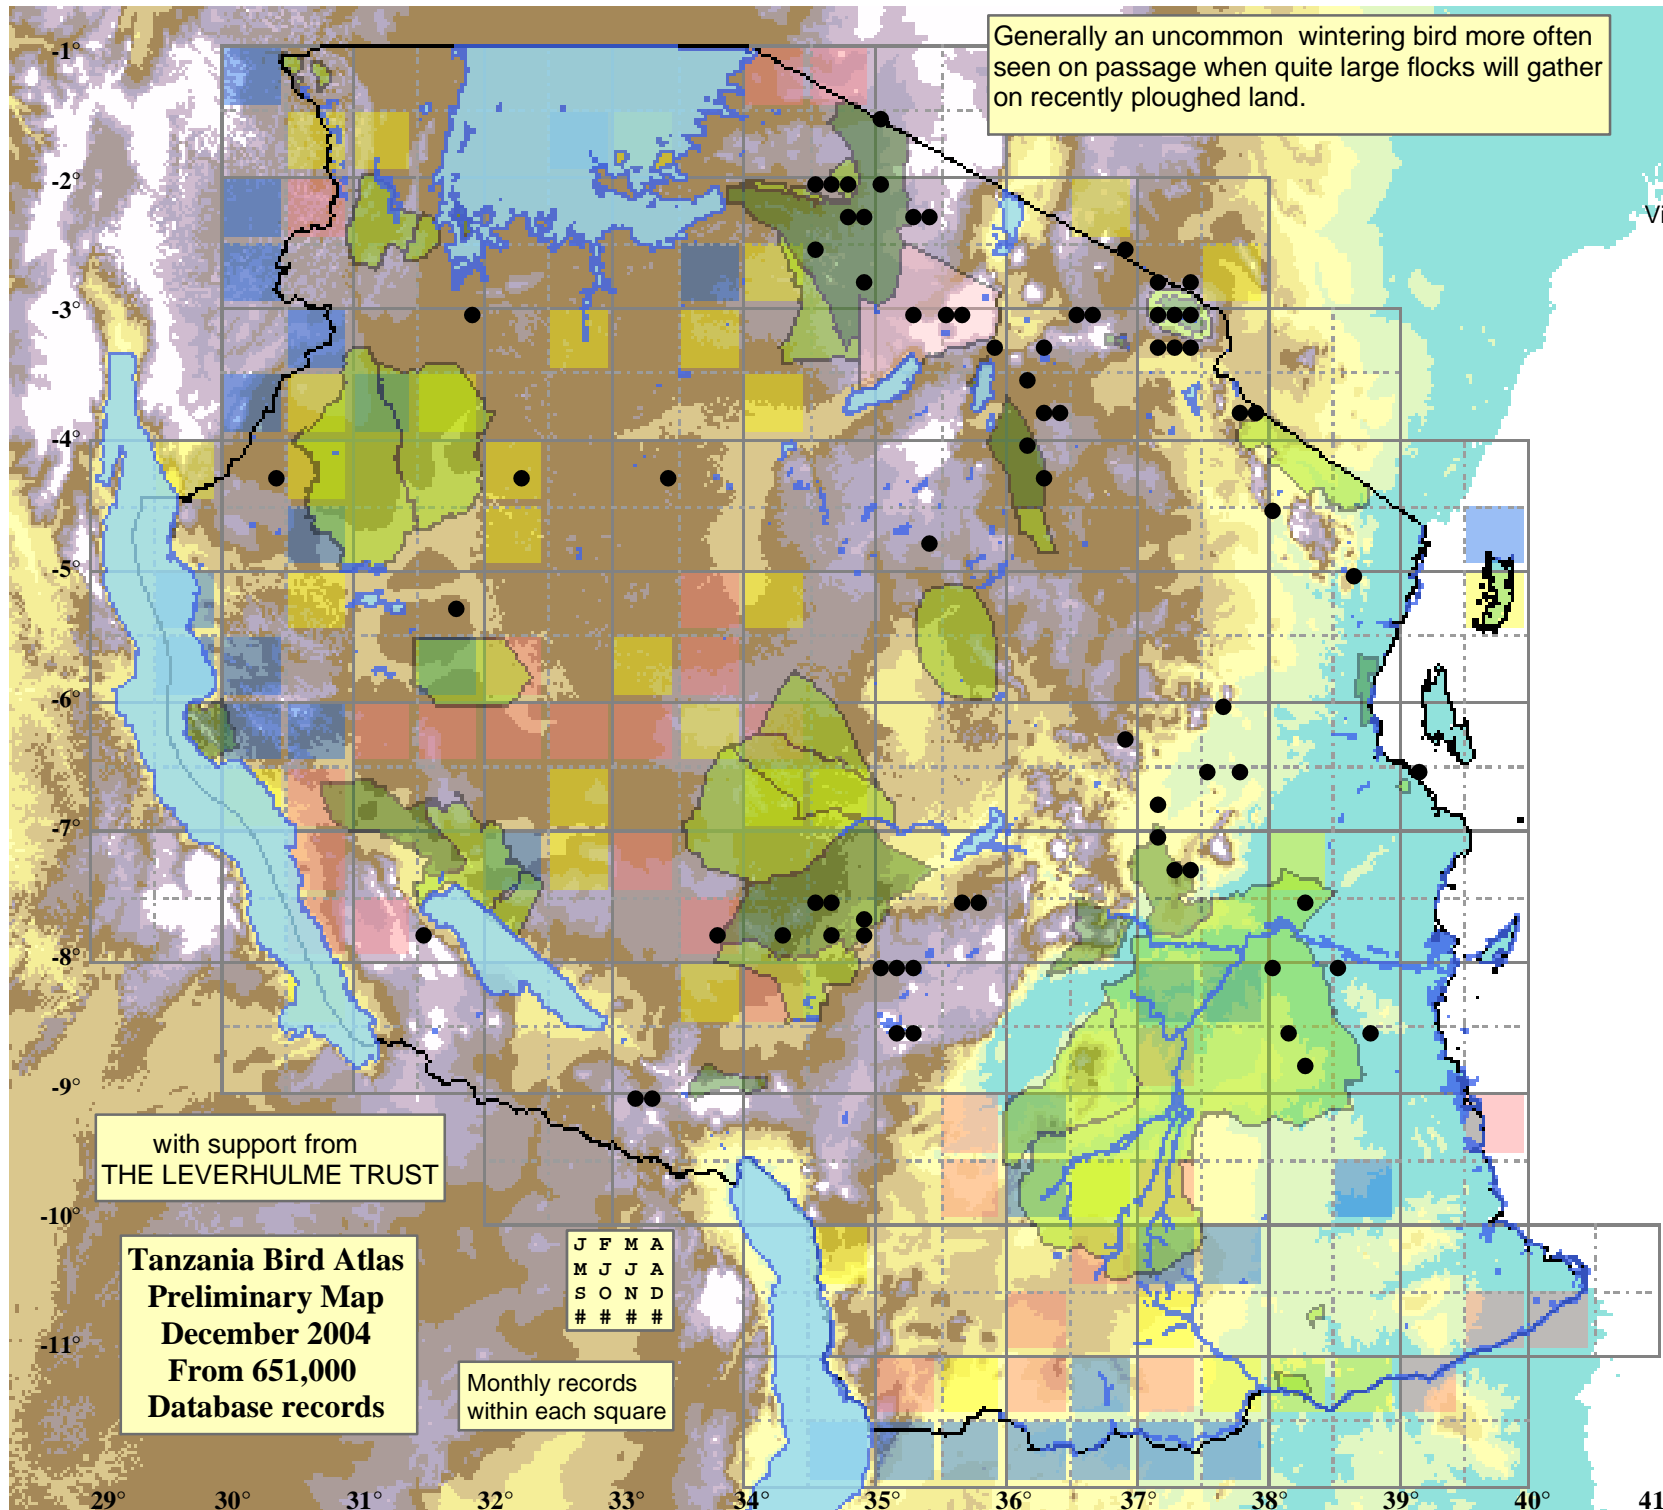

## Status

- Presence
- Breeding season
- Month with eggs

## Elevation (m)

- 1 - 300
- 300 - 500
- 500 - 700
- 700 - 900
- 900 - 1,100
- 1,100 - 1,300
- 1,300 - 1,500
- 1,500 - 1,700
- 1,700 - 1,900
- >1,900

Generally an uncommon wintering bird more often seen on passage when quite large flocks will gather on recently ploughed land.

with support from  
THE LEVERHULME TRUST

Tanzania Bird Atlas  
Preliminary Map  
December 2004  
From 651,000  
Database records

J	F	M	A
M	J	J	A
S	O	N	D
#	#	#	#

Monthly records  
within each square

29° 30° 31° 32° 33° 34° 35° 36° 37° 38° 39° 40° 41°

-1°  
-2°  
-3°  
-4°  
-5°  
-6°  
-7°  
-8°  
-9°  
-10°  
-11°