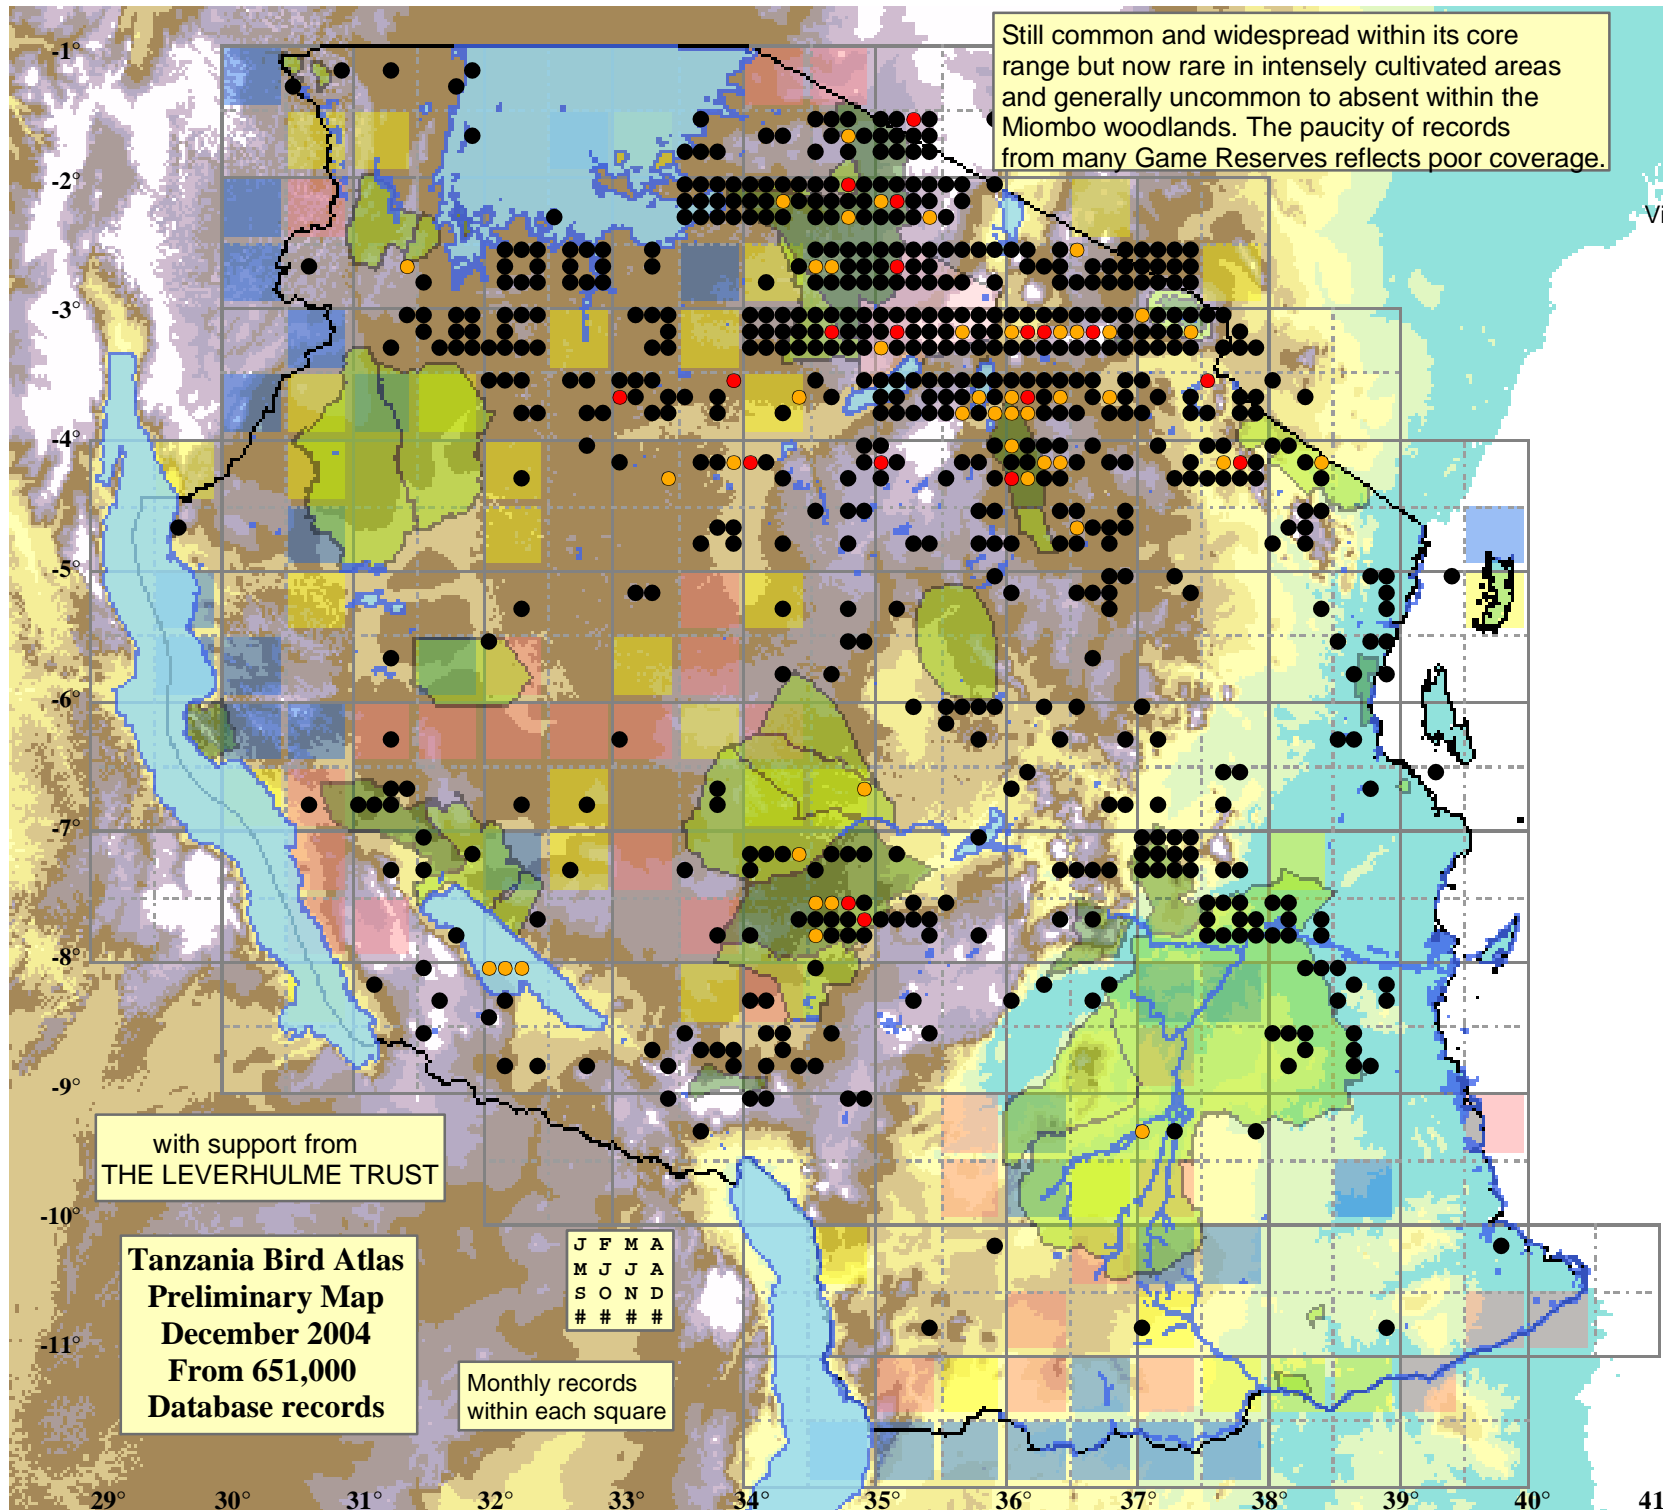

Tawny Eagle

Aquila rapax

671 plots from 2,048 records

Virgin Yellow-vented Bulbul squares **33**

Single YvB month **34**

Two YvB months **30**

	presence	bs	eggs
January	217	6	1
February	188	2	-
March	150	2	3
April	130	-	1
May	85	7	4
June	144	5	7
July	167	8	2
August	195	11	1
September	151	4	1
October	158	3	-
November	180	1	-
December	210	3	-

Status

- Presence
- Breeding season
- Month with eggs

Elevation (m)

- 1 - 300
- 300 - 500
- 500 - 700
- 700 - 900
- 900 - 1,100
- 1,100 - 1,300
- 1,300 - 1,500
- 1,500 - 1,700
- 1,700 - 1,900
- >1,900

Still common and widespread within its core range but now rare in intensely cultivated areas and generally uncommon to absent within the Miombo woodlands. The paucity of records from many Game Reserves reflects poor coverage.

with support from
THE LEVERHULME TRUST

Tanzania Bird Atlas
Preliminary Map
December 2004
From 651,000
Database records

J	F	M	A
M	J	J	A
S	O	N	D
#	#	#	#

Monthly records
within each square

29° 30° 31° 32° 33° 34° 35° 36° 37° 38° 39° 40° 41°