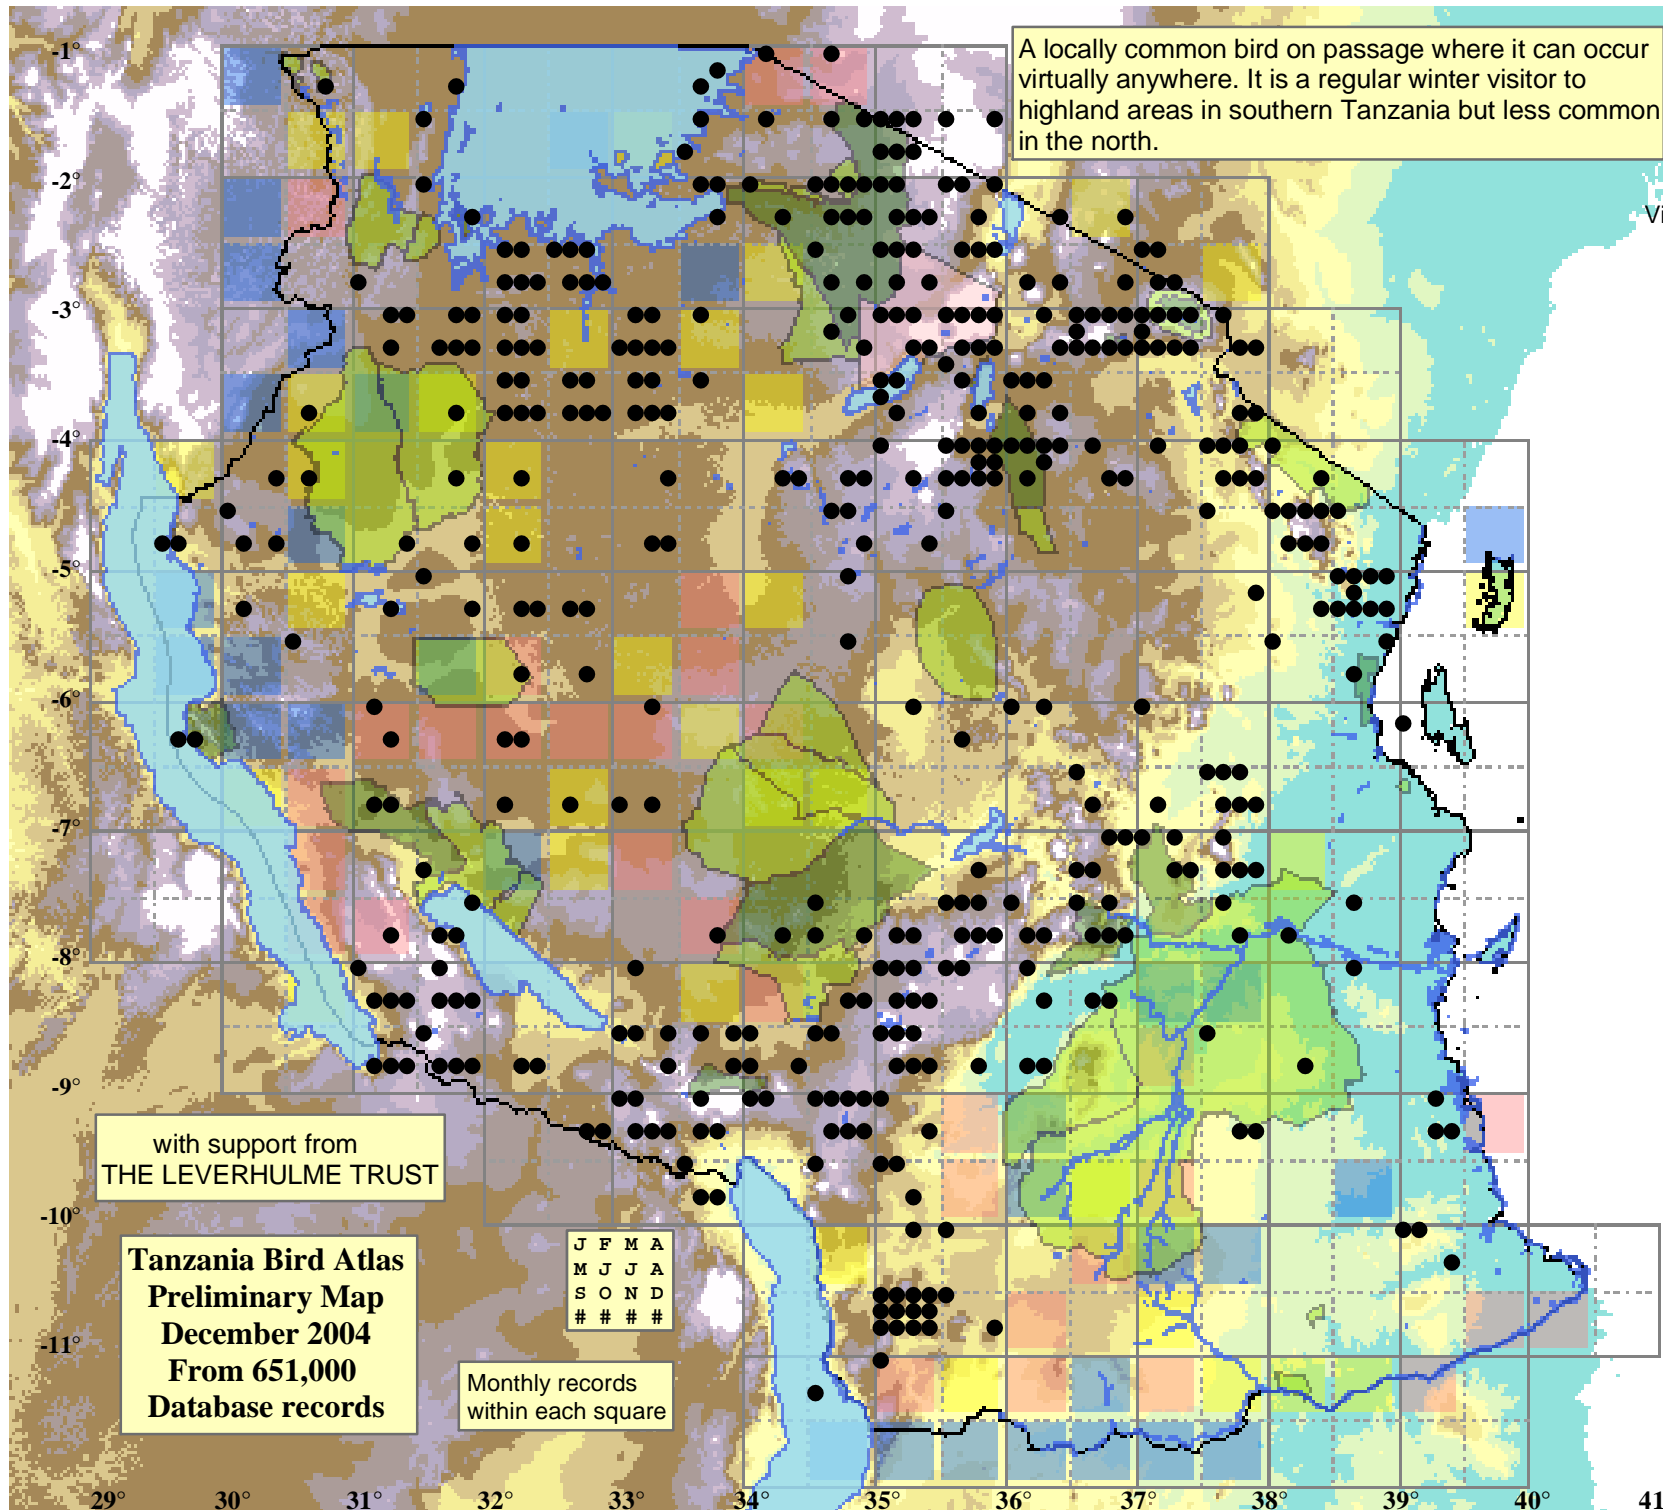

Steppe Buzzard

Buteo buteo vulpinus

437 plots from 995 records

Virgin Yellow-vented Bulbul squares **33**

Single YvB month **34**

Two YvB months **30**

Seasonality presence bs eggs

Month	presence	bs	eggs
January	155	-	-
February	180	-	-
March	108	-	-
April	34	-	-
May	5	-	-
June	6	-	-
July	5	-	-
August	6	-	-
September	24	-	-
October	122	-	-
November	186	-	-
December	162	-	-

Status

- Presence
- Breeding season
- Month with eggs

Elevation (m)

- 1 - 300
- 300 - 500
- 500 - 700
- 700 - 900
- 900 - 1,100
- 1,100 - 1,300
- 1,300 - 1,500
- 1,500 - 1,700
- 1,700 - 1,900
- >1,900

A locally common bird on passage where it can occur virtually anywhere. It is a regular winter visitor to highland areas in southern Tanzania but less common in the north.

with support from
THE LEVERHULME TRUST

Tanzania Bird Atlas
Preliminary Map
December 2004
From 651,000
Database records

J	F	M	A
M	J	J	A
S	O	N	D
#	#	#	#

Monthly records
within each square

29° 30° 31° 32° 33° 34° 35° 36° 37° 38° 39° 40° 41°