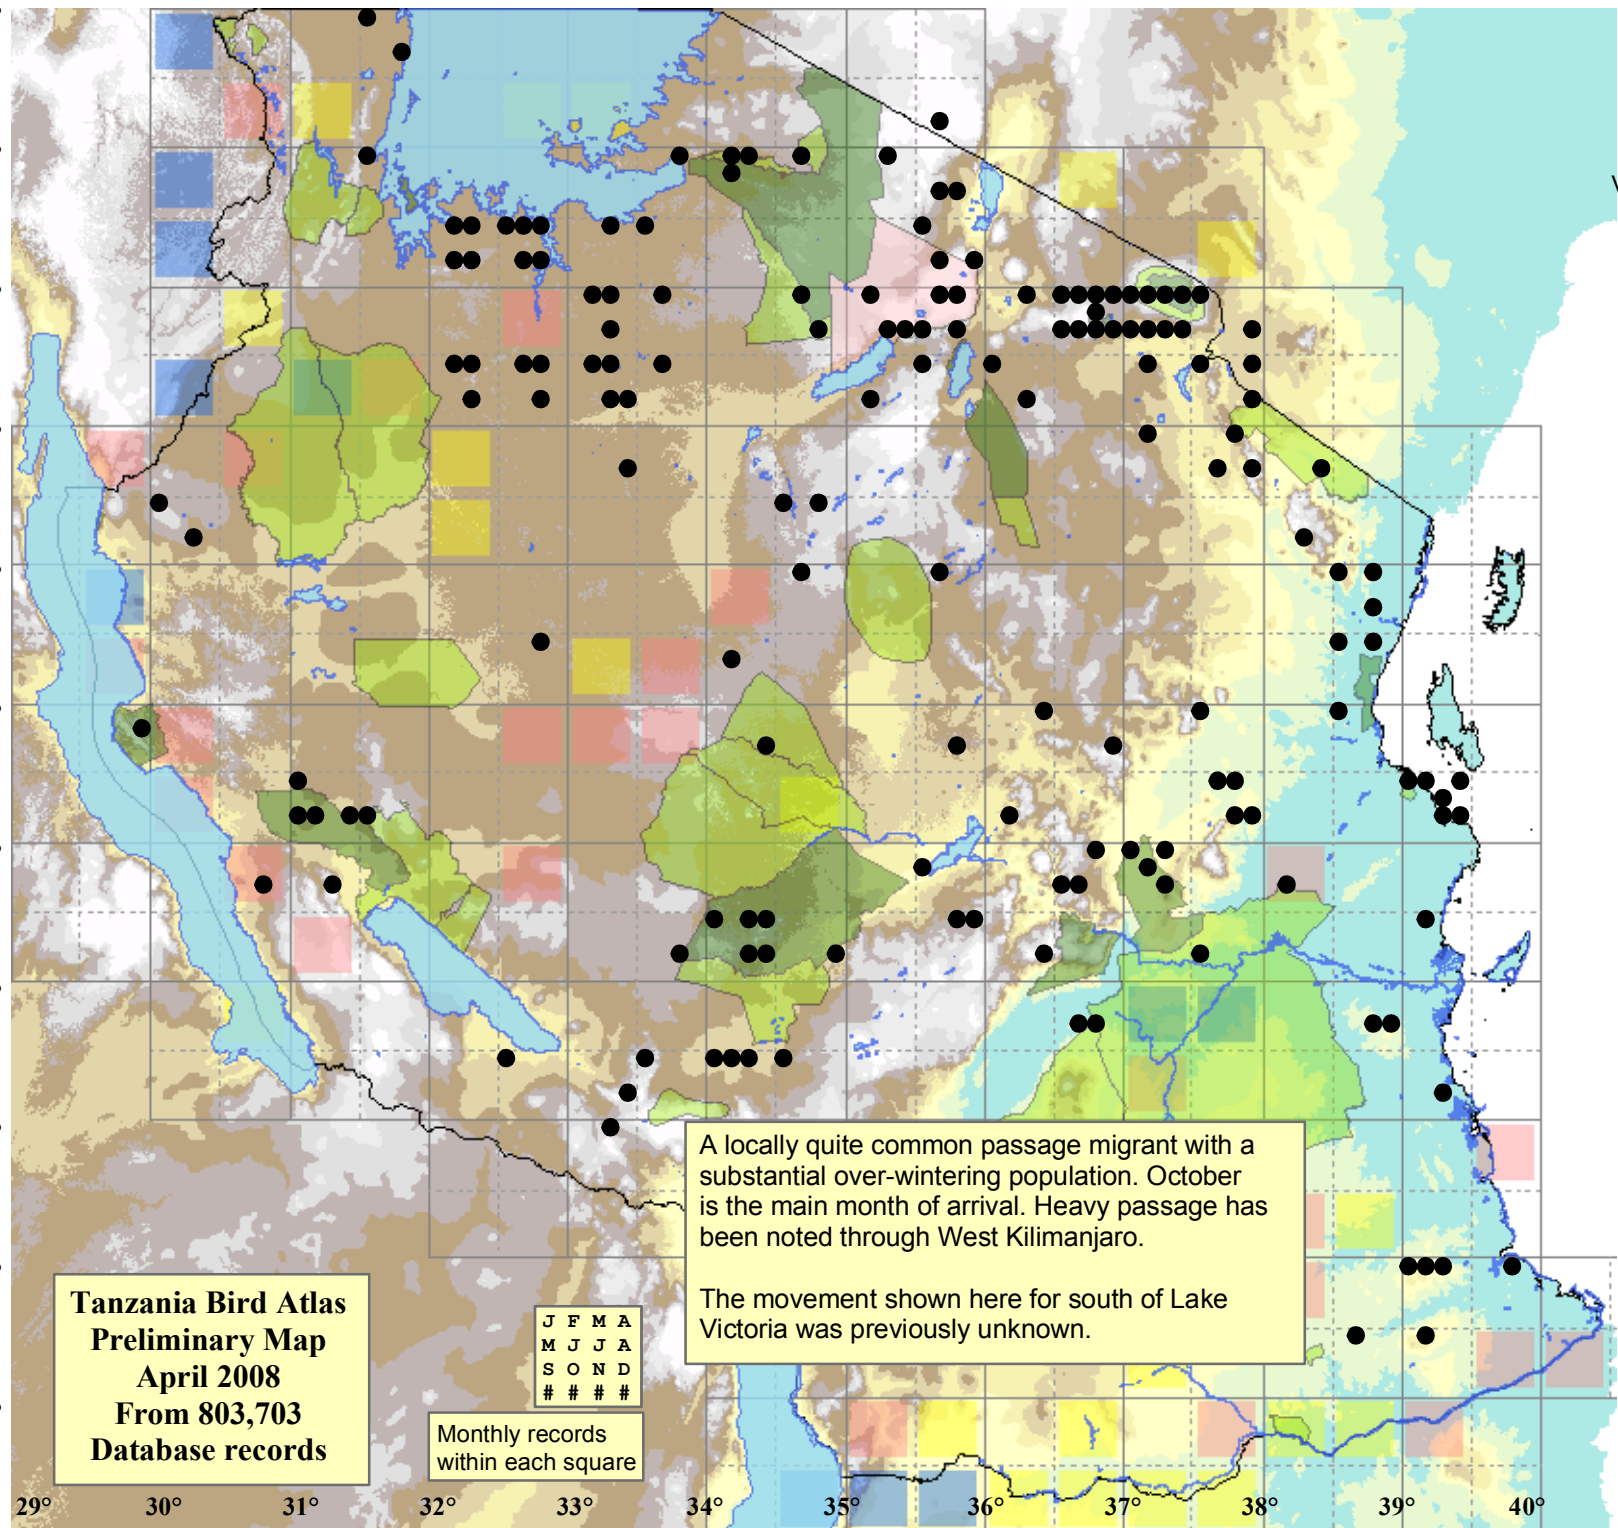

Booted Eagle

Hieraaetus pennatus

164 plots from 247 records

Virgin Yellow-vented Bulbul squares **13**

Single YvB month **25**

Two YvB months **28**

Seasonality

	presence	bs	eggs
January	36	-	-
February	44	-	-
March	40	-	-
April	9	-	-
May	1	-	-
June	3	-	-
July	4	-	-
August	1	-	-
September	9	-	-
October	30	-	-
November	39	-	-
December	30	-	-

Species

- Presence
- Breeding season
- Month with eggs

Elevation (m)

- 1 - 300
- 300 - 500
- 500 - 700
- 700 - 900
- 900 - 1,100
- 1,100 - 1,300
- 1,300 - 1,500
- 1,500 - 1,700
- 1,700 - 1,900
- 1,900 - 2,100

A locally quite common passage migrant with a substantial over-wintering population. October is the main month of arrival. Heavy passage has been noted through West Kilimanjaro.

The movement shown here for south of Lake Victoria was previously unknown.

Tanzania Bird Atlas
Preliminary Map
April 2008
From 803,703
Database records

J	F	M	A
#	#	#	#
M	J	J	A
#	#	#	#
S	O	N	D
#	#	#	#

Monthly records within each square