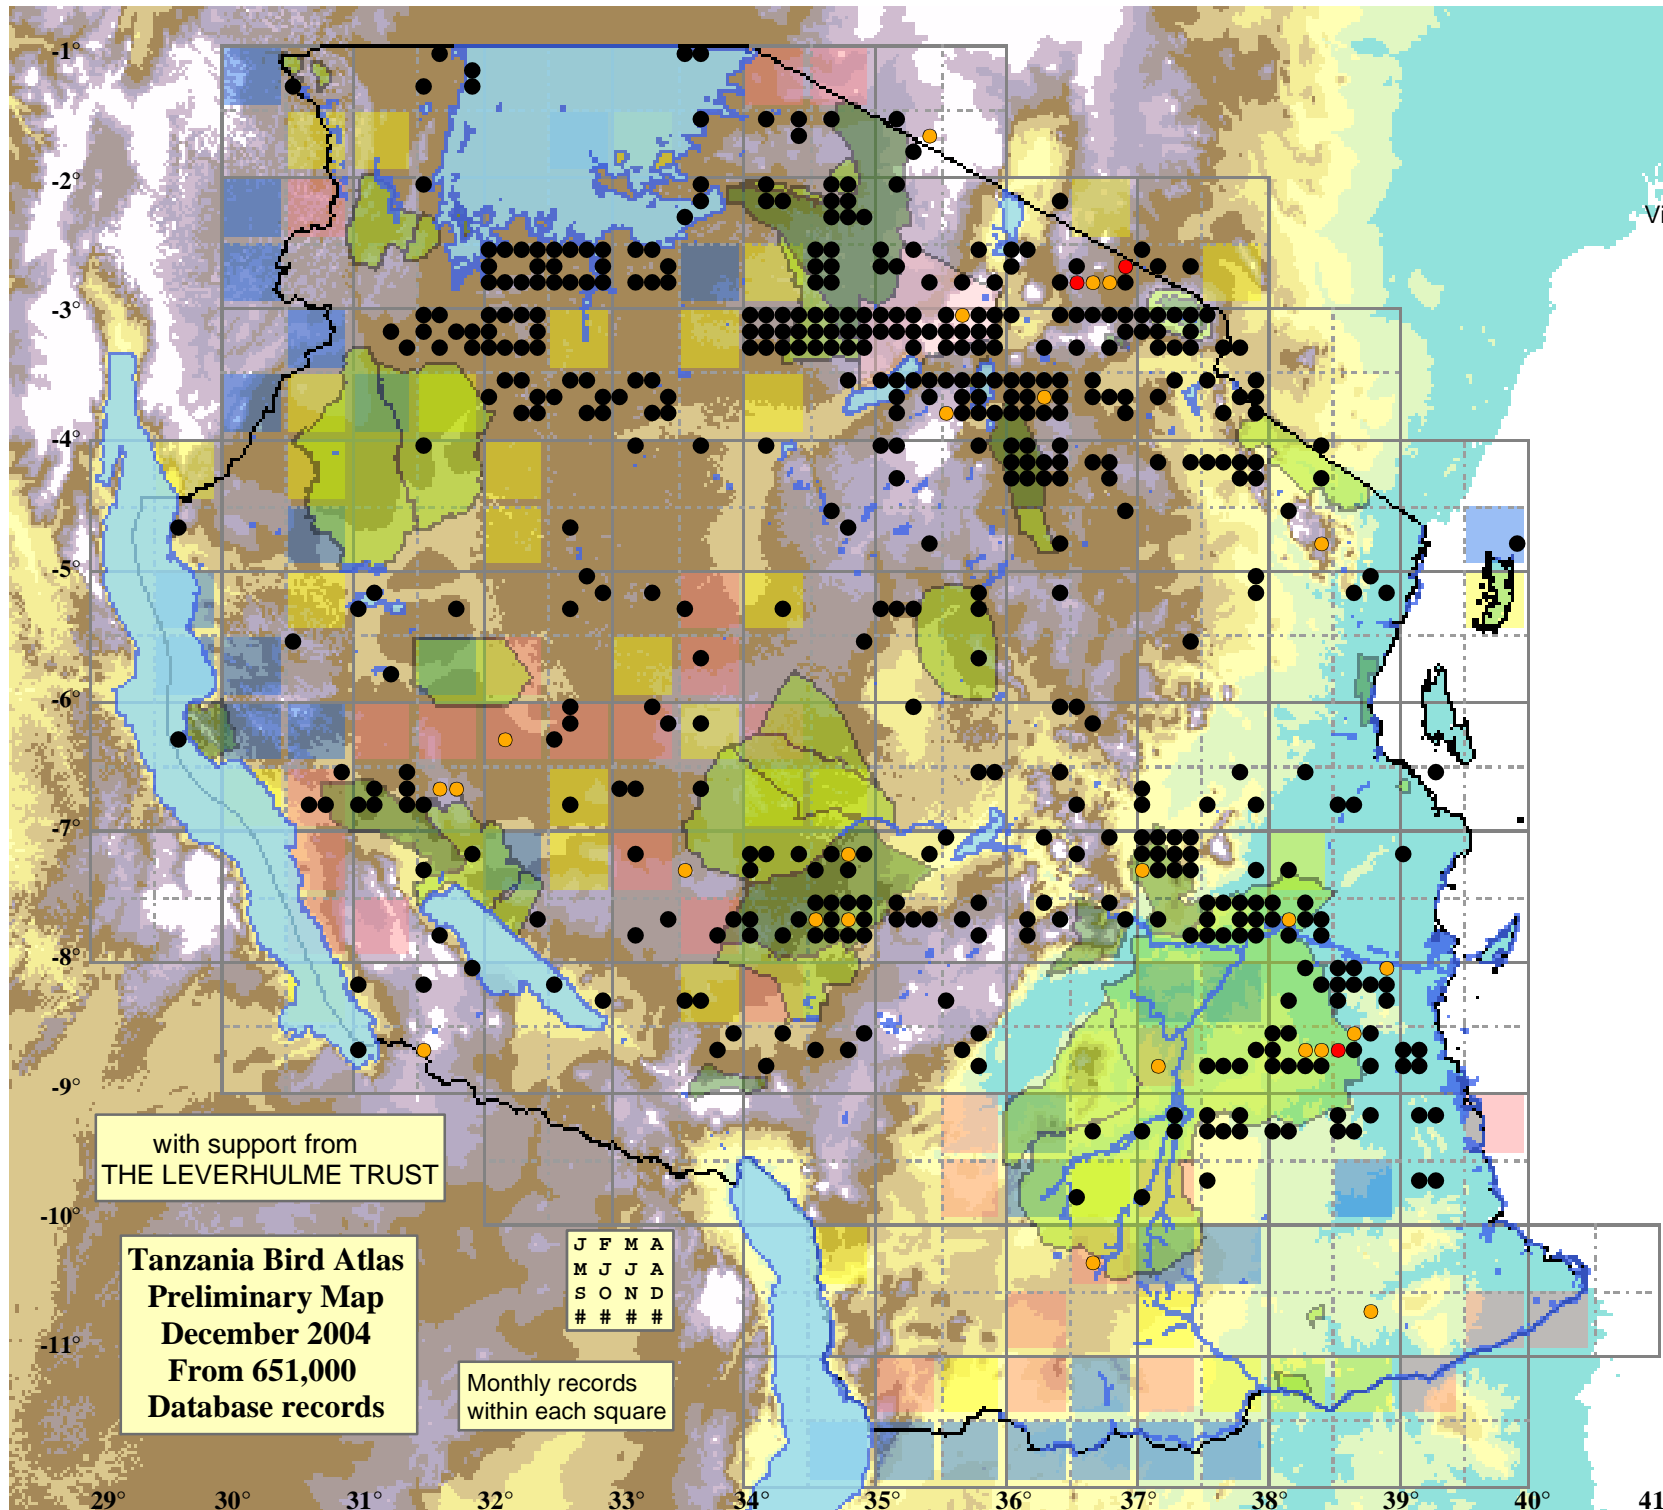

African Hawk Eagle

Hieraaetus spilogaster

509 plots from 862 records

Virgin Yellow-vented Bulbul squares **33**

Single YvB month **34**

Two YvB months **30**

Seasonality
presence bs eggs

Month	presence	bs	eggs
January	66	-	-
February	68	2	-
March	62	-	-
April	51	1	-
May	54	2	1
June	74	2	-
July	71	6	-
August	99	2	1
September	73	5	1
October	80	4	-
November	63	1	-
December	71	1	-

Status

- Presence
- Breeding season
- Month with eggs

Elevation (m)

- 1 - 300
- 300 - 500
- 500 - 700
- 700 - 900
- 900 - 1,100
- 1,100 - 1,300
- 1,300 - 1,500
- 1,500 - 1,700
- 1,700 - 1,900
- >1,900

with support from
THE LEVERHULME TRUST

Tanzania Bird Atlas
Preliminary Map
December 2004
From 651,000
Database records

J	F	M	A
M	J	J	A
S	O	N	D
#	#	#	#

Monthly records
within each square

29° 30° 31° 32° 33° 34° 35° 36° 37° 38° 39° 40° 41°