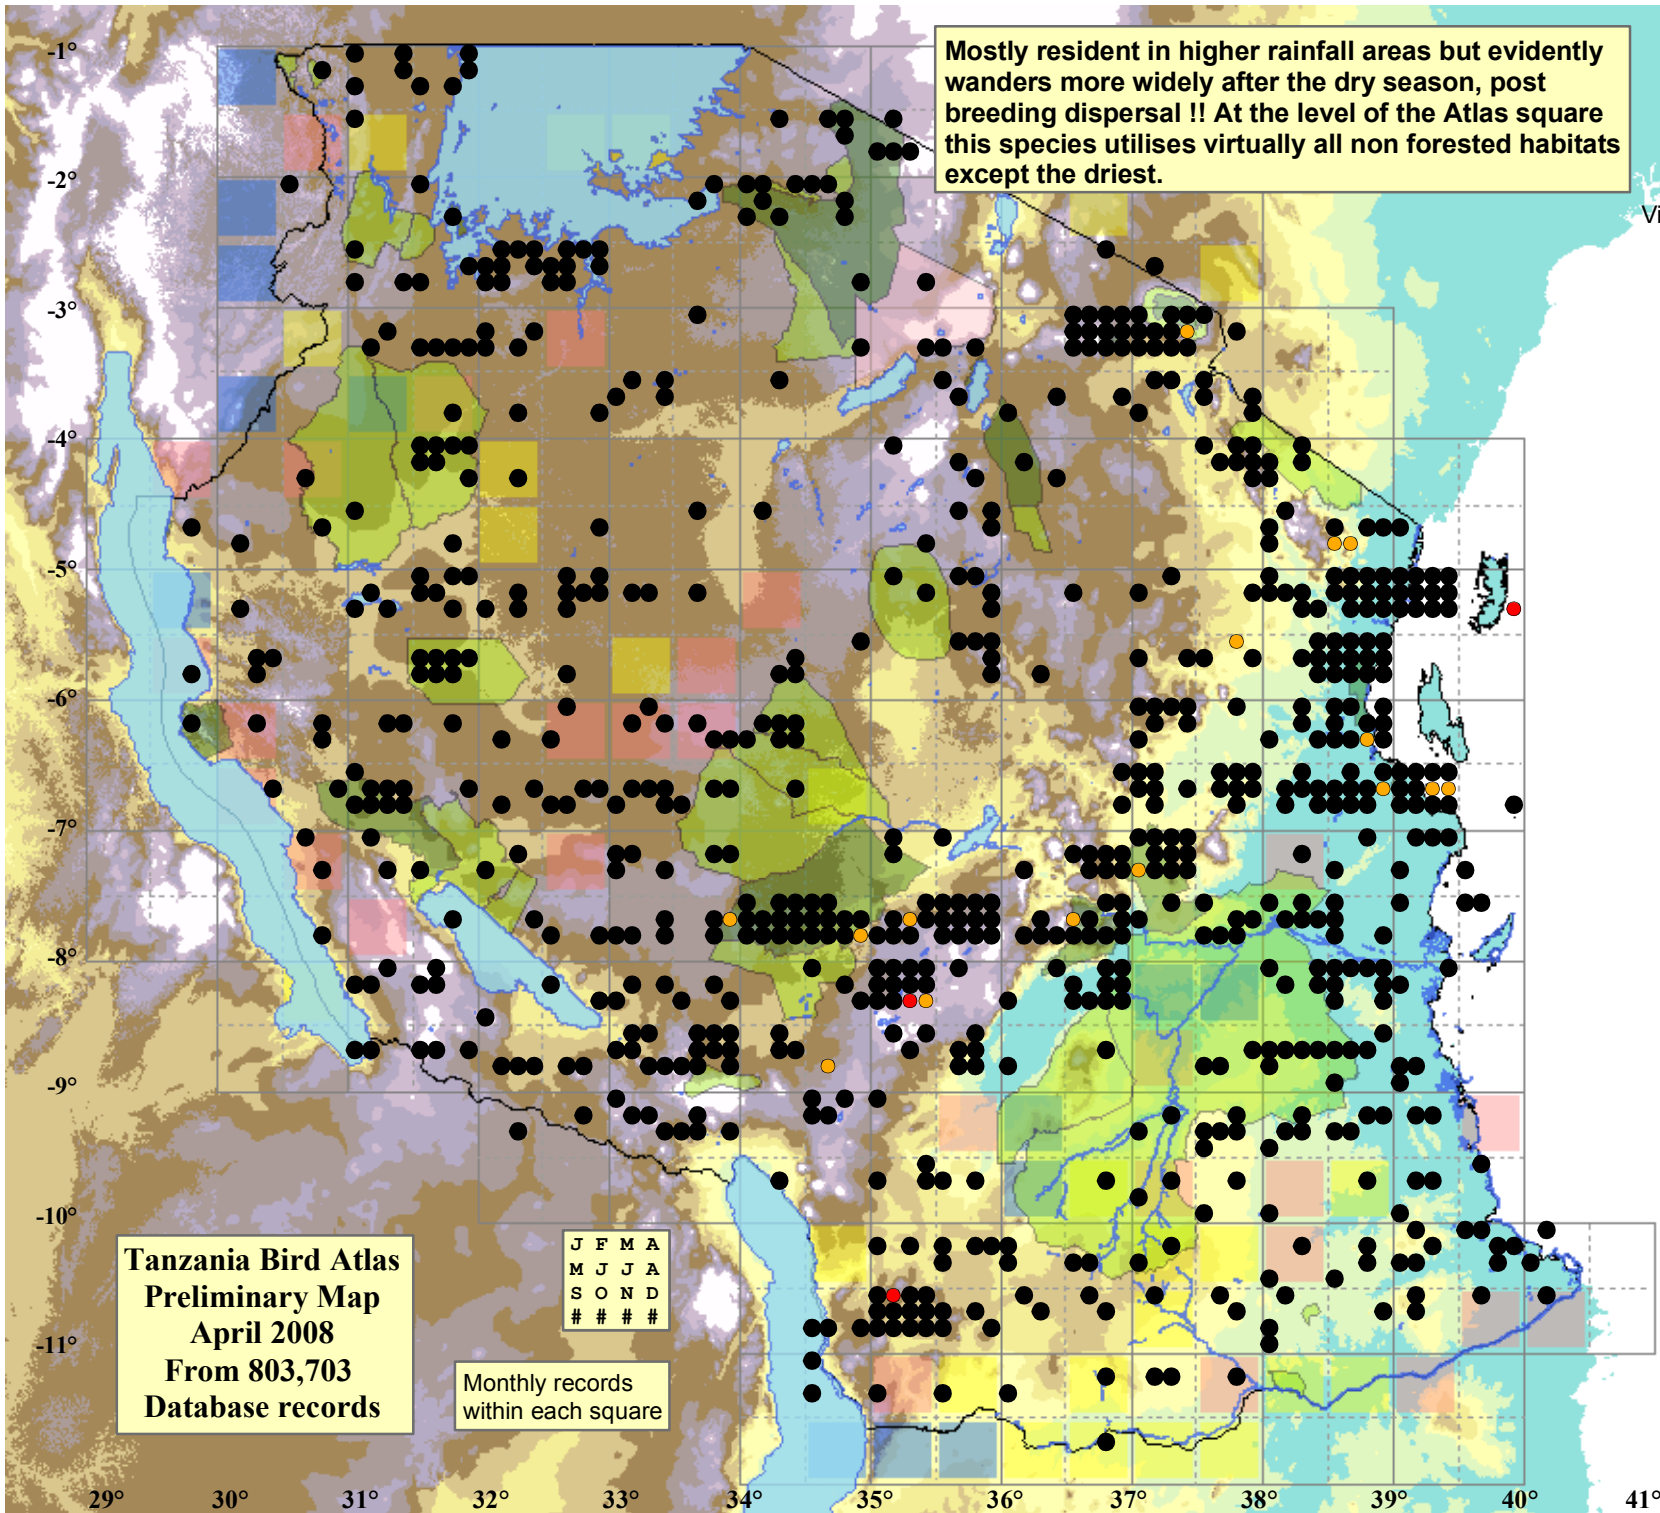

Lizard Buzzard

Kaupifalco monogrammicus

742 plots from 1,425 records

Virgin Yellow-vented Bulbul squares **13**

Single YvB month **25**

Two YvB months **28**

Seasonality
presence bs eggs

Month	presence	bs	eggs
January	94	-	-
February	112	-	1
March	85	1	-
April	78	-	-
May	96	1	-
June	121	-	-
July	183	2	-
August	147	5	-
September	144	2	-
October	103	3	-
November	105	1	1
December	126	2	1
month 13	11		

Status

- Presence
- Breeding season
- Month with eggs

Elevation (m)

- 1 - 300
- 300 - 500
- 500 - 700
- 700 - 900
- 900 - 1,100
- 1,100 - 1,300
- 1,300 - 1,500
- 1,500 - 1,700
- 1,700 - 1,900
- >1,900

Mostly resident in higher rainfall areas but evidently wanders more widely after the dry season, post breeding dispersal !! At the level of the Atlas square this species utilises virtually all non forested habitats except the driest.

Tanzania Bird Atlas
Preliminary Map
April 2008
From 803,703
Database records

J	F	M	A
M	J	J	A
S	O	N	D
#	#	#	#

Monthly records
within each square

29° 30° 31° 32° 33° 34° 35° 36° 37° 38° 39° 40° 41°