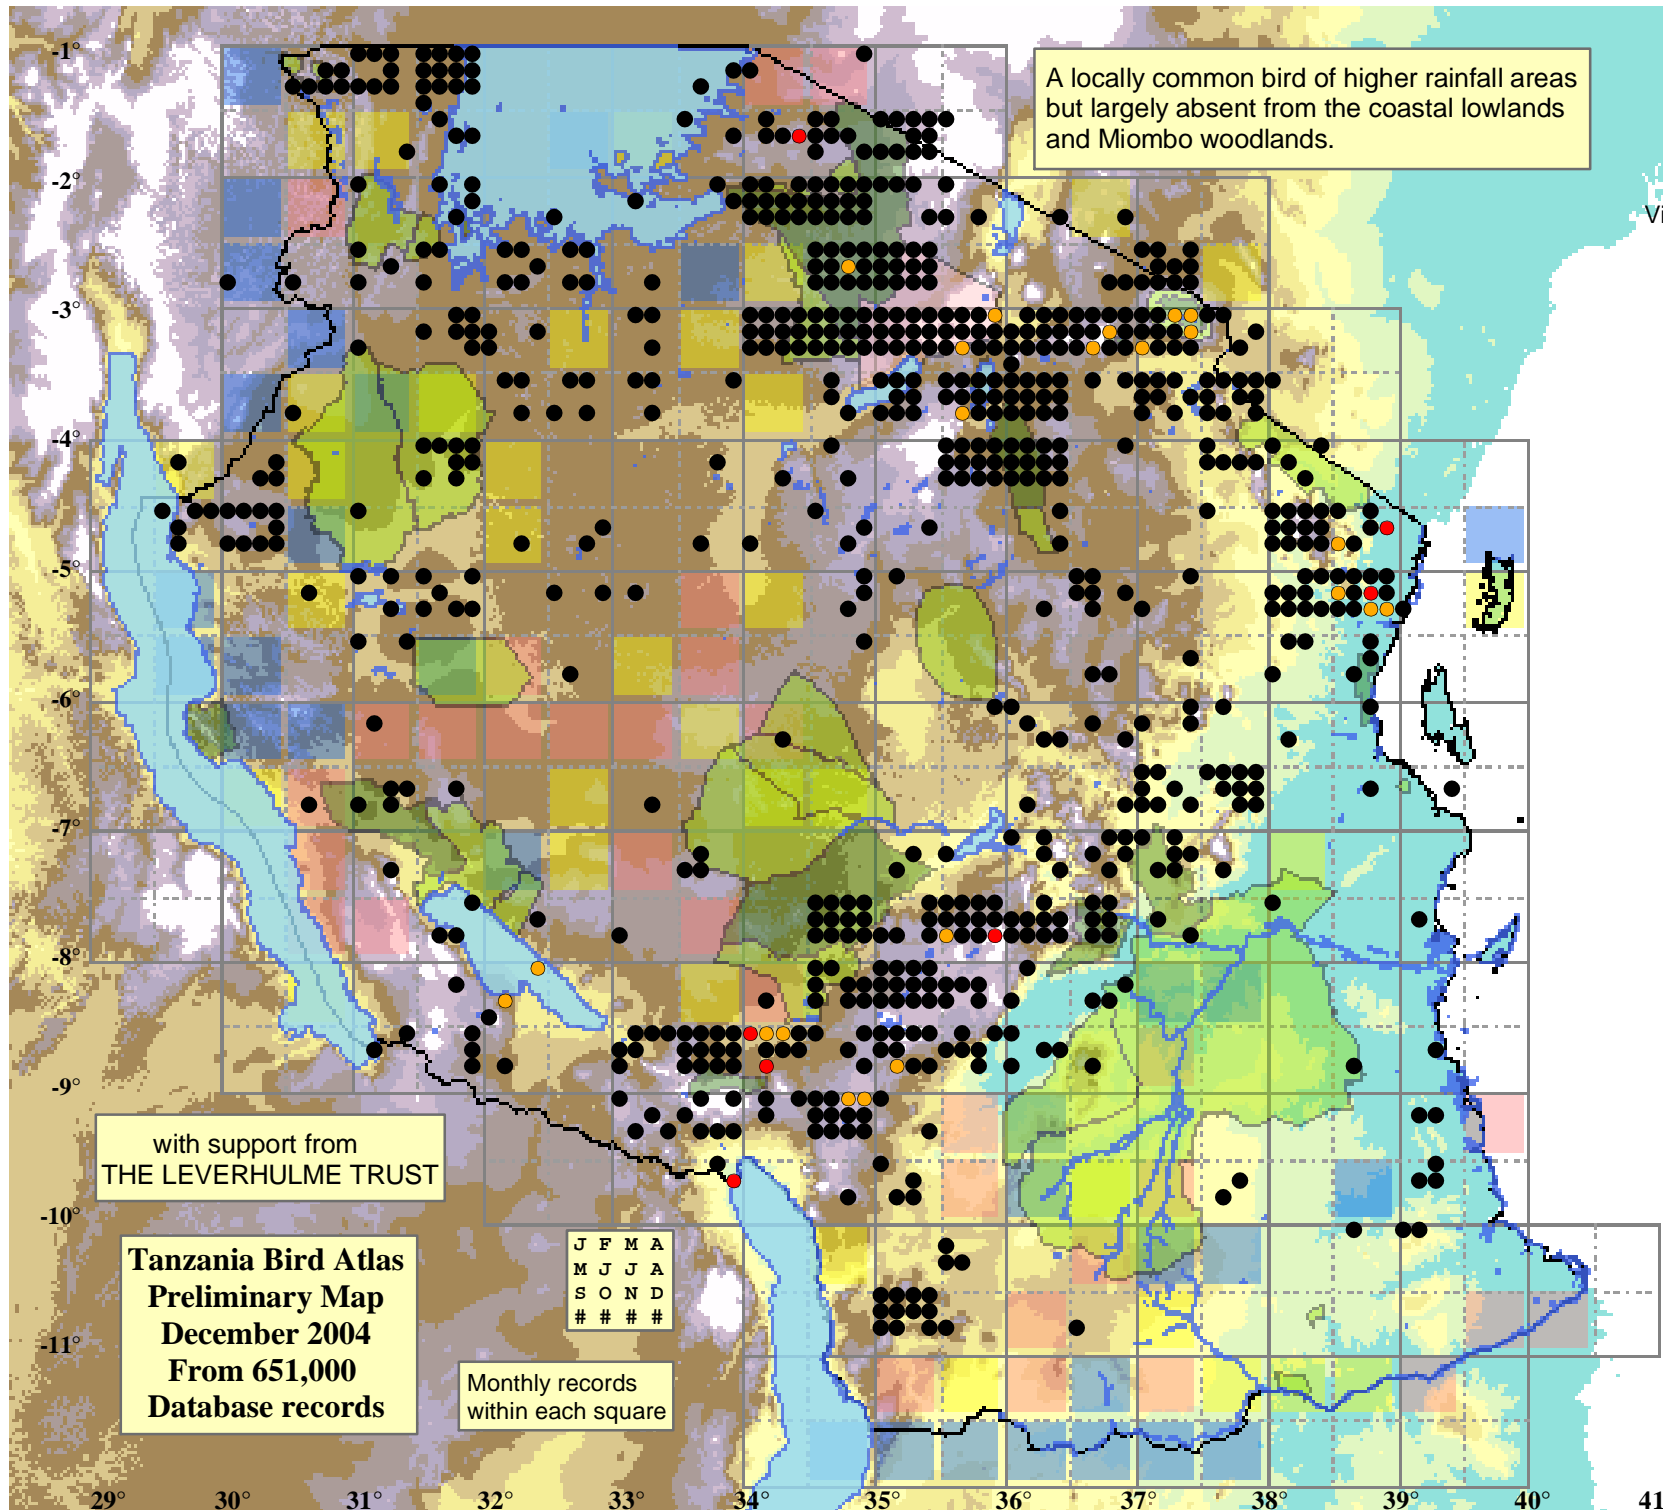

Long-crested Eagle

Lophaetus occipitalis

748 plots from 1,902 records

A locally common bird of higher rainfall areas but largely absent from the coastal lowlands and Miombo woodlands.

Virgin Yellow-vented Bulbul squares **33**

Single YvB month **34**

Two YvB months **30**

Seasonality

	presence	bs	eggs
--	----------	----	------

January	205	-	1
February	180	1	-
March	140	3	-
April	120	4	-
May	106	1	-
June	141	-	-
July	170	2	1
August	181	1	3
September	148	4	-
October	148	6	1
November	159	1	-
December	170	1	1

Status

- Presence
- Breeding season
- Month with eggs

Elevation (m)

- 1 - 300
- 300 - 500
- 500 - 700
- 700 - 900
- 900 - 1,100
- 1,100 - 1,300
- 1,300 - 1,500
- 1,500 - 1,700
- 1,700 - 1,900
- >1,900

with support from
THE LEVERHULME TRUST

Tanzania Bird Atlas
Preliminary Map
December 2004
From 651,000
Database records

J	F	M	A
M	J	J	A
S	O	N	D
#	#	#	#

Monthly records
within each square

29° 30° 31° 32° 33° 34° 35° 36° 37° 38° 39° 40° 41°

-1°
-2°
-3°
-4°
-5°
-6°
-7°
-8°
-9°
-10°
-11°