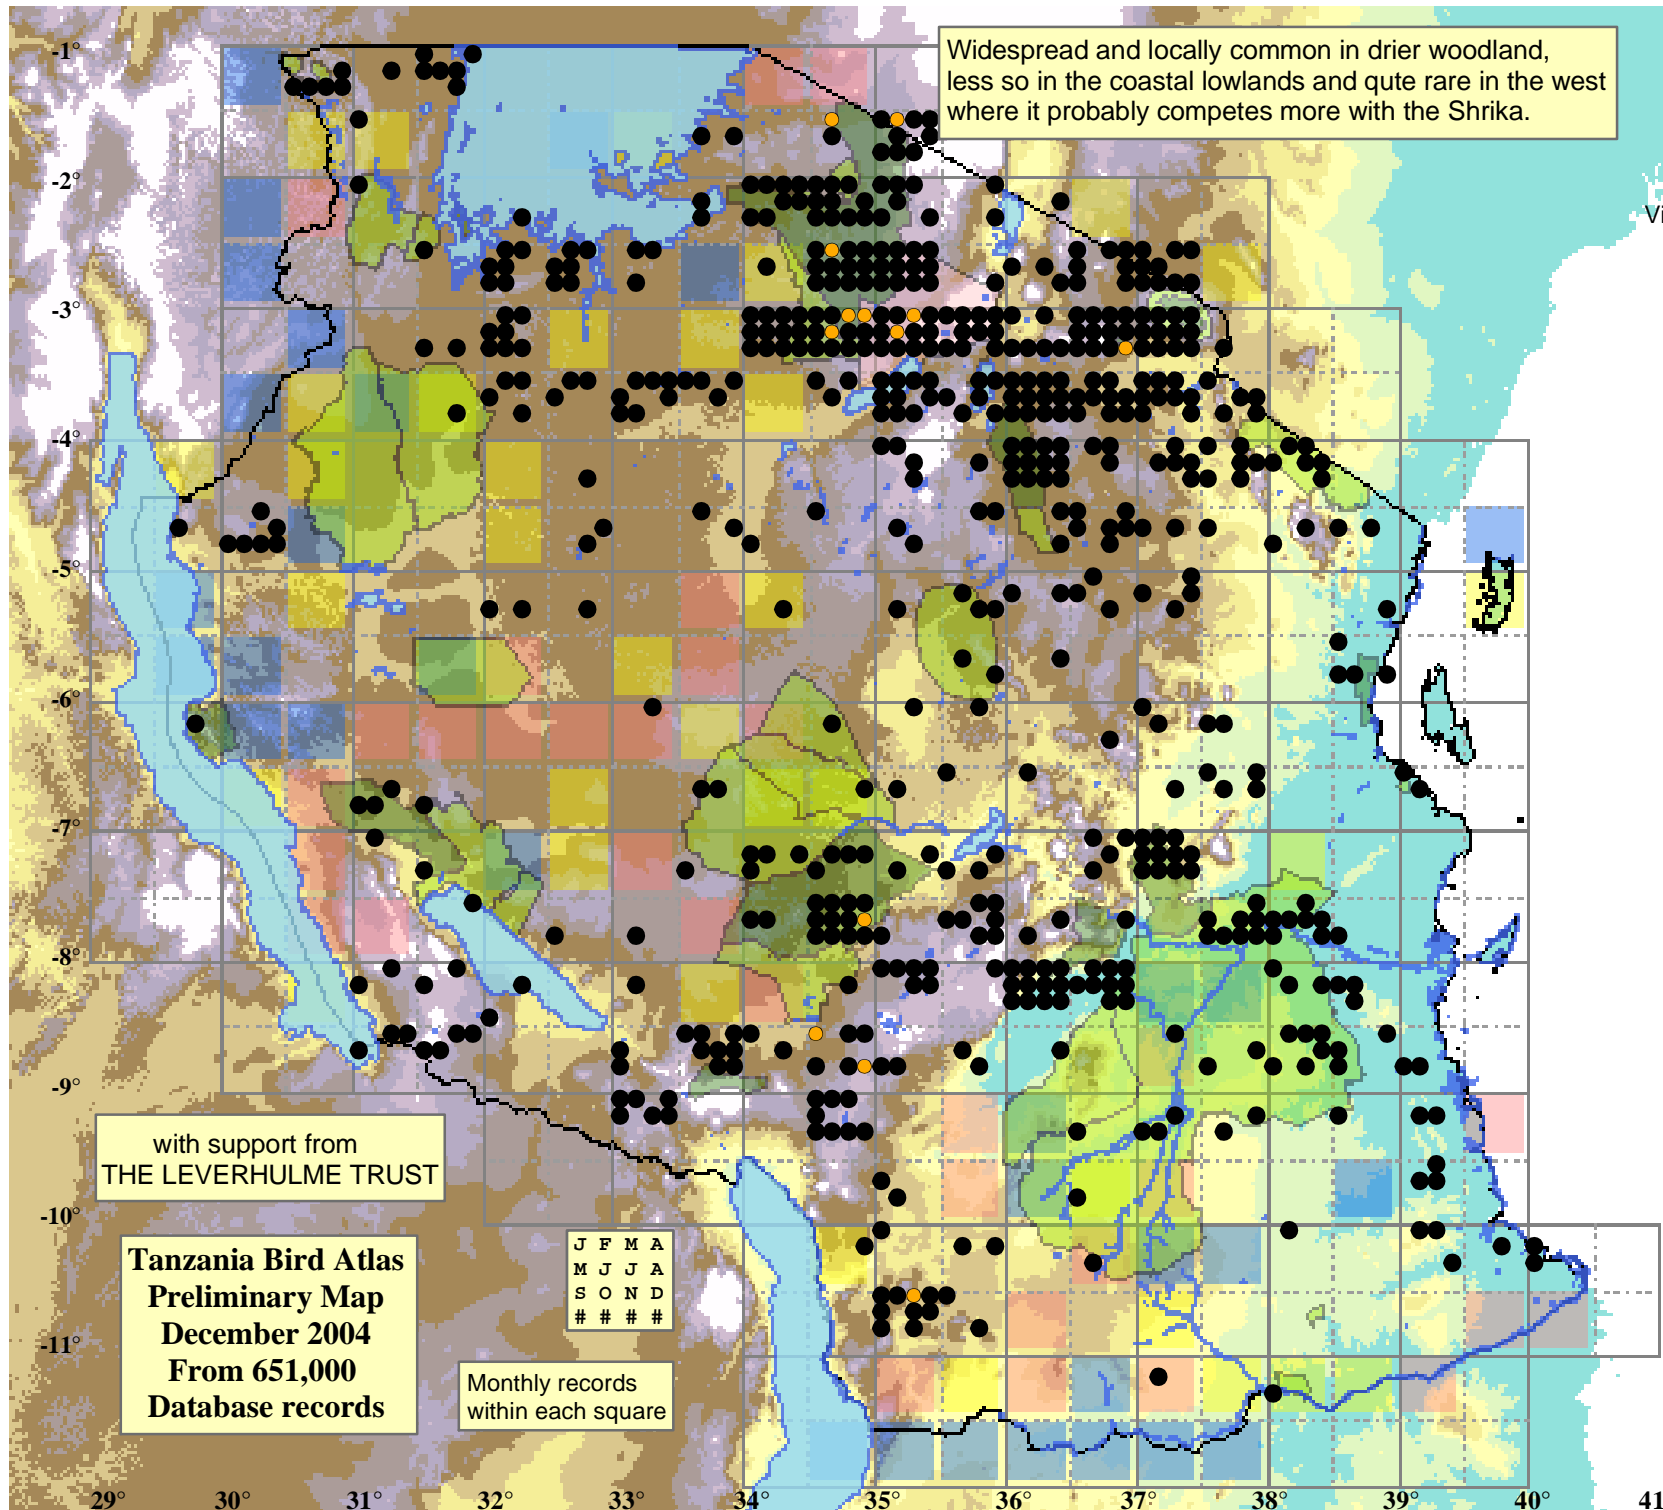

# Gabar Goshawk

*Melierax gabar*

614 plots from 1,261 records

Virgin Yellow-vented Bulbul squares **33**

Single YvB month **34**

Two YvB months **30**

Seasonality  
presence bs eggs

Month	presence	bs	eggs
January	127	1	-
February	105	4	-
March	110	3	-
April	93	1	-
May	95	-	-
June	110	3	-
July	116	-	-
August	133	1	-
September	100	-	-
October	77	-	-
November	92	-	-
December	87	2	-

## Status

- Presence
- Breeding season
- Month with eggs

## Elevation (m)

- 1 - 300
- 300 - 500
- 500 - 700
- 700 - 900
- 900 - 1,100
- 1,100 - 1,300
- 1,300 - 1,500
- 1,500 - 1,700
- 1,700 - 1,900
- >1,900

Widespread and locally common in drier woodland, less so in the coastal lowlands and quite rare in the west where it probably competes more with the Shrika.

with support from  
THE LEVERHULME TRUST

Tanzania Bird Atlas  
Preliminary Map  
December 2004  
From 651,000  
Database records

J	F	M	A
M	J	J	A
S	O	N	D
#	#	#	#

Monthly records  
within each square

29° 30° 31° 32° 33° 34° 35° 36° 37° 38° 39° 40° 41°