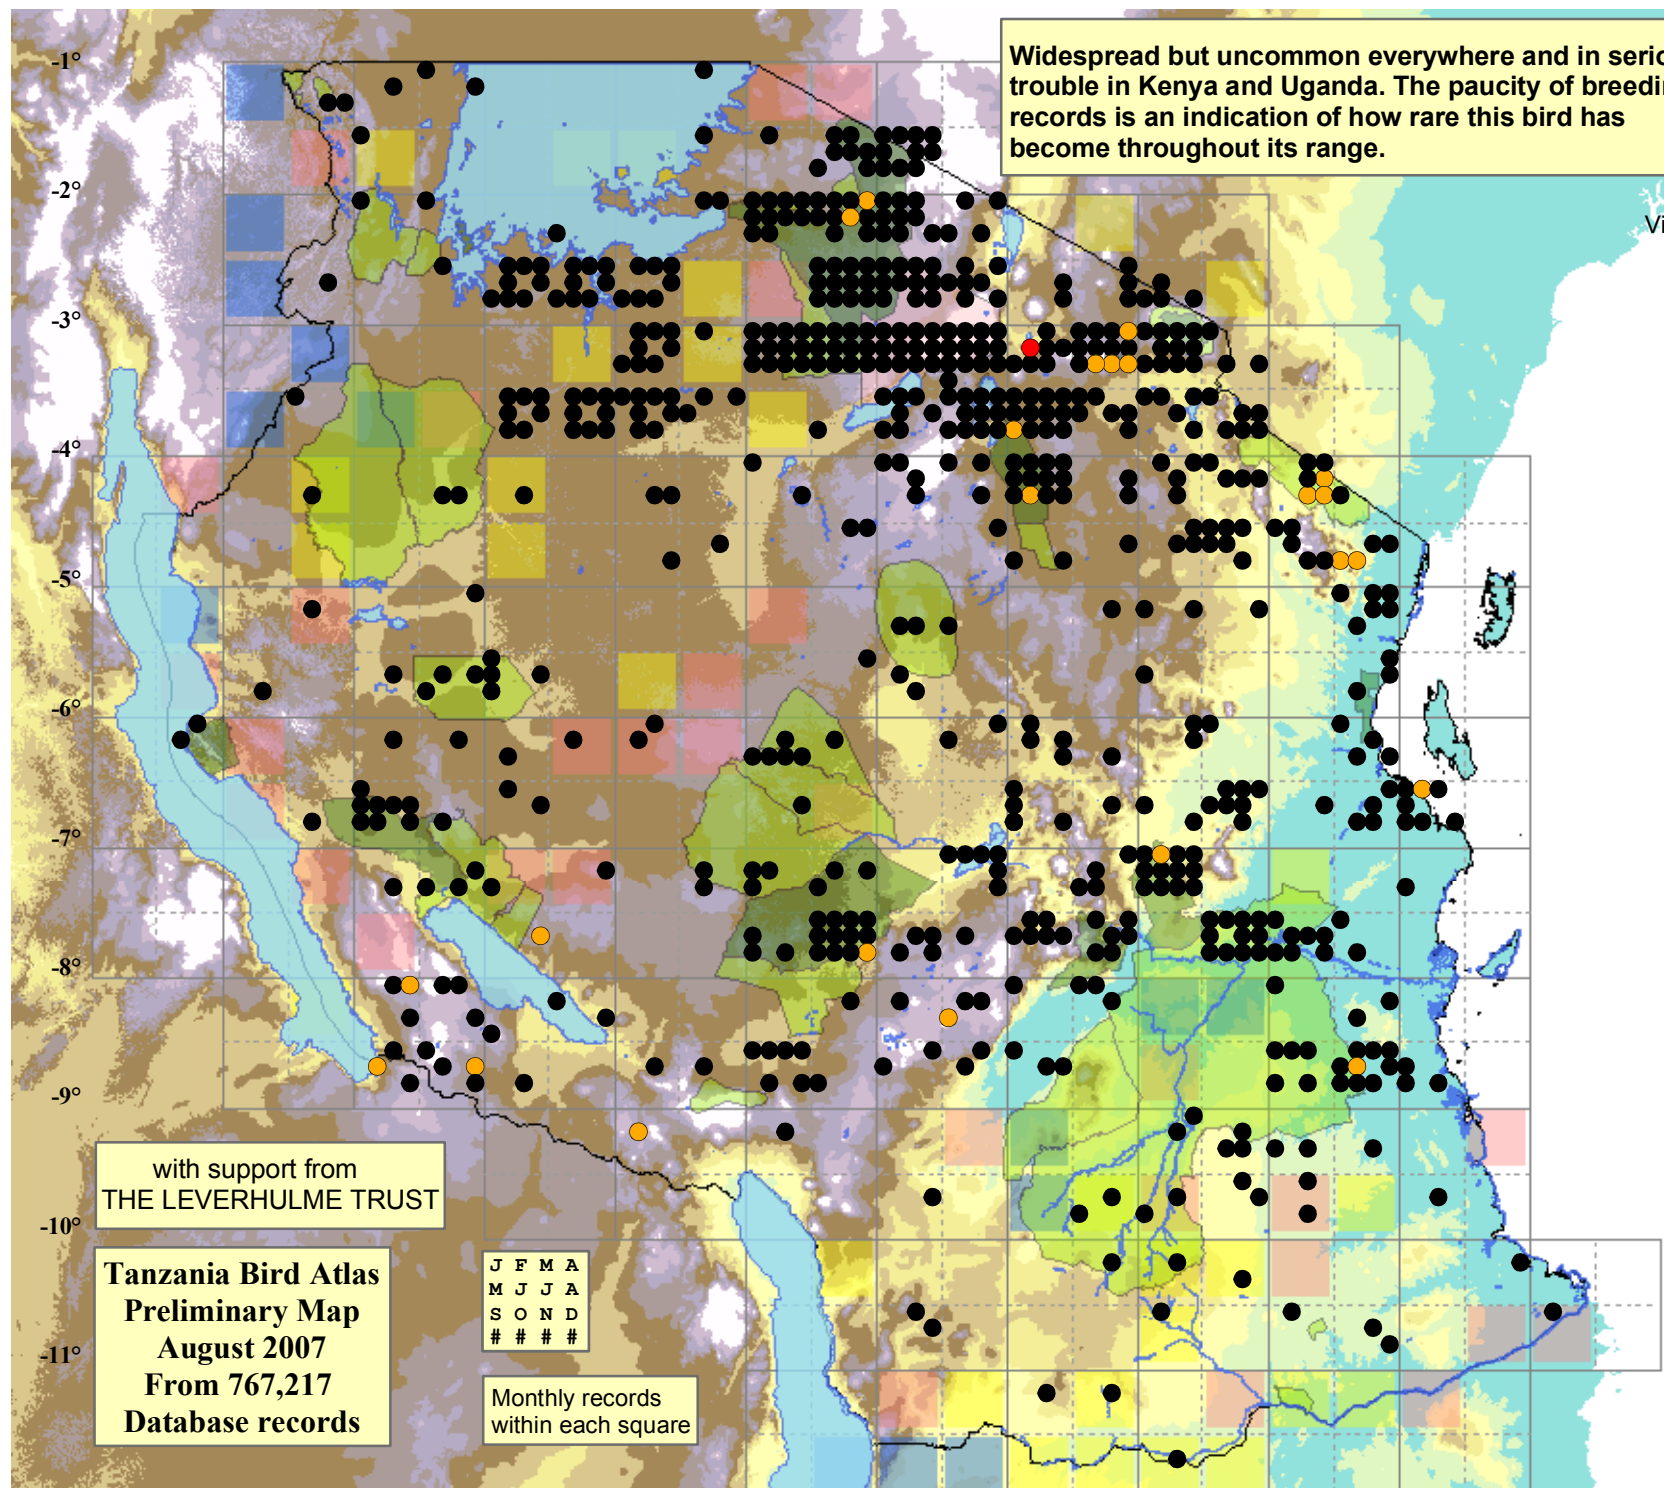

Martial Eagle

Polemaetus bellicosus

649 plots from 1,480 records

Widespread but uncommon everywhere and in serious trouble in Kenya and Uganda. The paucity of breeding records is an indication of how rare this bird has become throughout its range.

Virgin Yellow-vented Bulbul squares **14**

Single YvB month **30**

Two YvB months **31**

Seasonality
presence bs eggs

Month	presence	bs	eggs
January	148	-	-
February	141	2	-
March	103	-	-
April	101	4	-
May	72	-	-
June	123	3	1
July	162	1	-
August	161	3	-
September	106	4	-
October	115	3	-
November	96	3	-
December	123	3	-
month 13	2		

Status

- Presence
- Breeding season
- Month with eggs

Elevation (m)

- 1 - 300
- 300 - 500
- 500 - 700
- 700 - 900
- 900 - 1,100
- 1,100 - 1,300
- 1,300 - 1,500
- 1,500 - 1,700
- 1,700 - 1,900
- >1,900

with support from
THE LEVERHULME TRUST

Tanzania Bird Atlas
Preliminary Map
August 2007
From 767,217
Database records

J F M A
M J J A
S O N D
#

Monthly records
within each square

29° 30° 31° 32° 33° 34° 35° 36° 37° 38° 39° 40° 41°

-1°
-2°
-3°
-4°
-5°
-6°
-7°
-8°
-9°
-10°
-11°