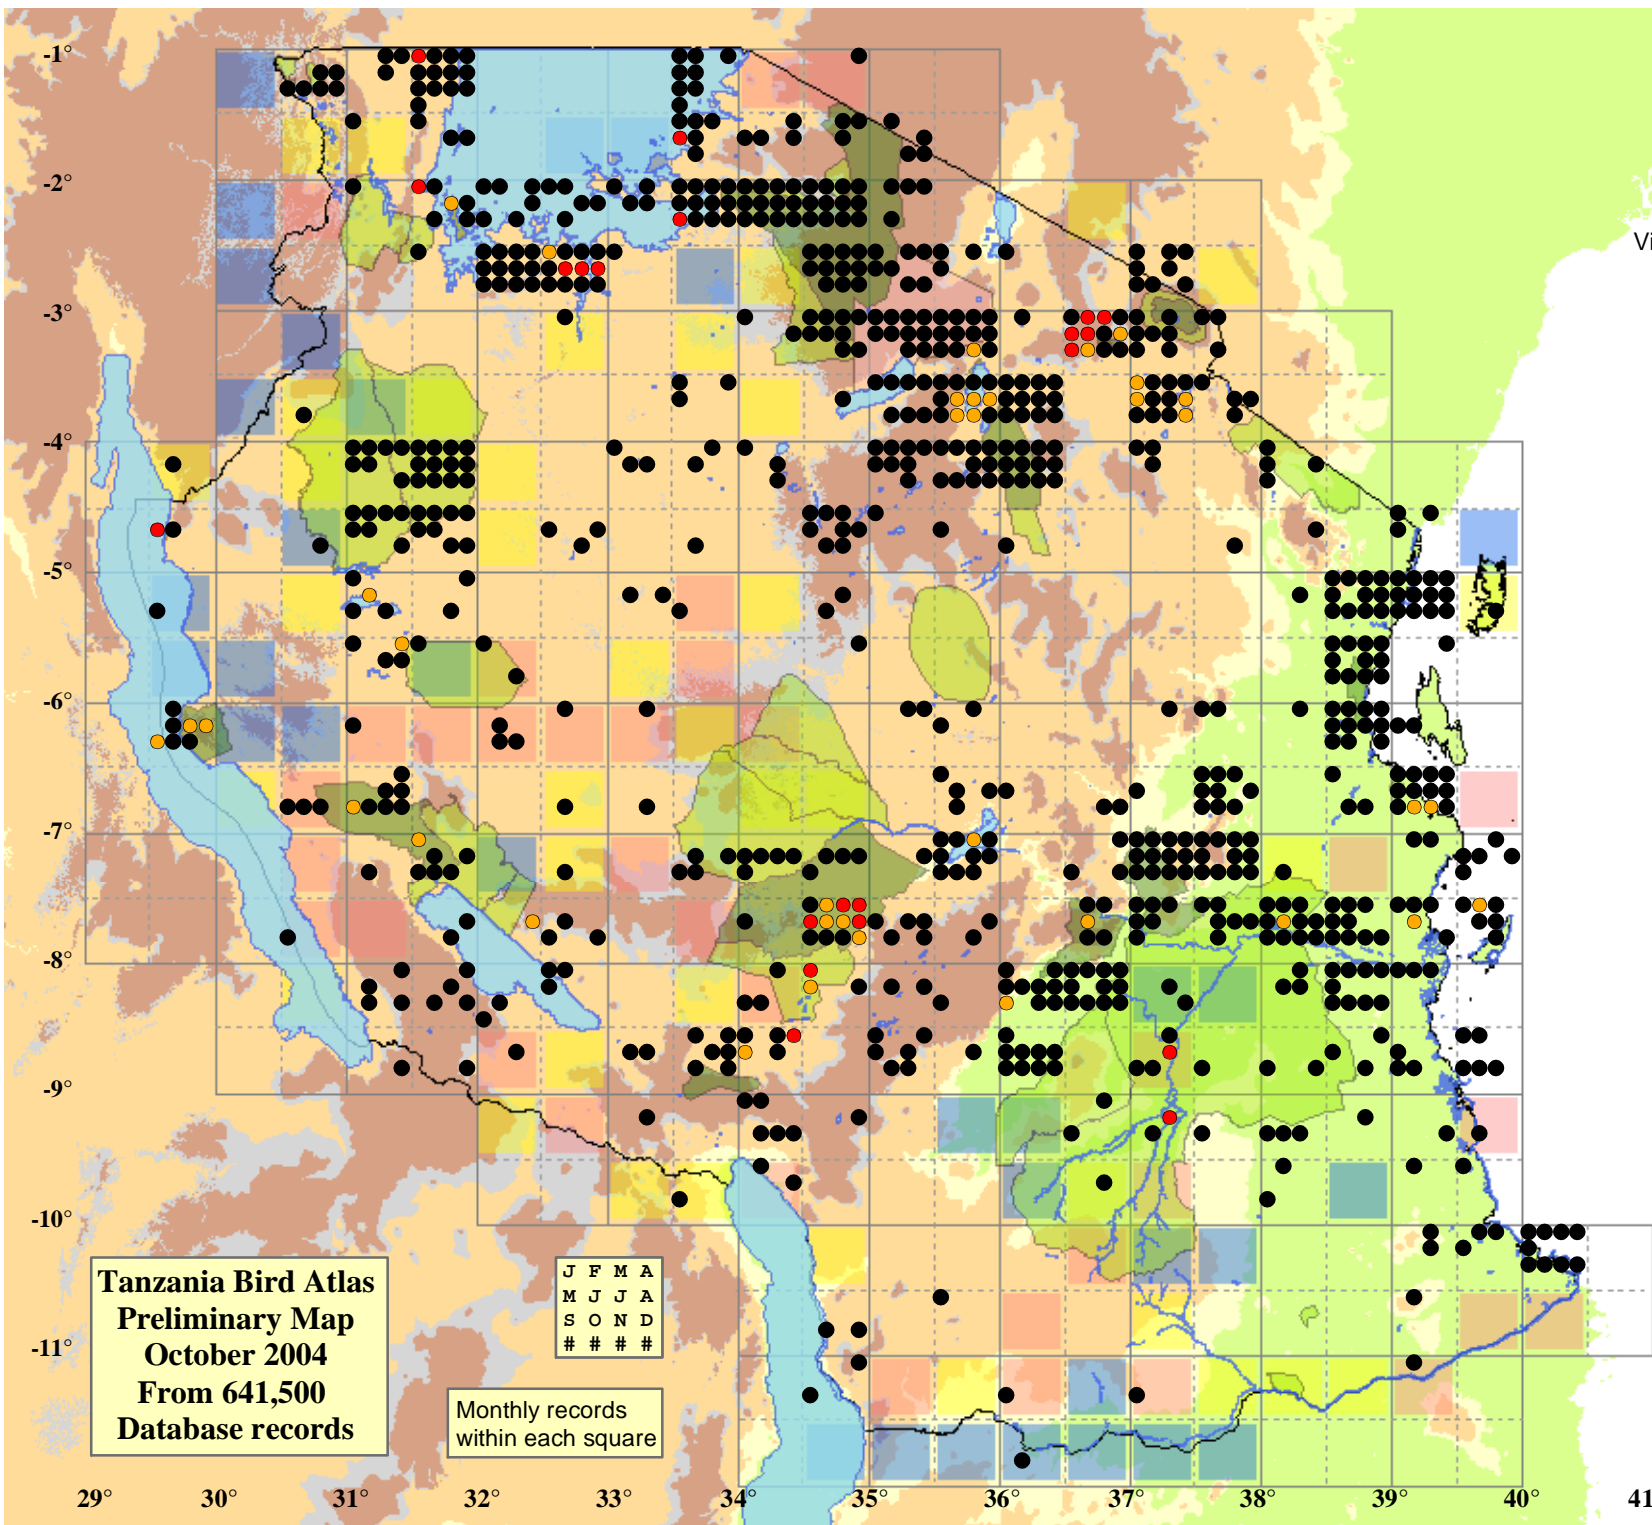

African Fish Eagle *Haliaeetus vocifer*

819 plots from 2,057 records

Virgin Yellow-vented Bulbul squares **34**

Single YvB month **38**

Two YvB months **35**

Seasonality presence bs eggs

January	254	4	3
February	188	2	1
March	158	2	2
April	121	4	3
May	128	6	5
June	149	8	2
July	163	7	3
August	185	6	2
September	167	3	2
October	167	3	-
November	142	4	-
December	155	3	1

Status

- Presence
- Breeding season
- Month with eggs

Protected Areas

- National Park
- Game Reserve
- Conservation Area

Elevation (m)

- 1 - 500
- 500 - 700
- 700 - 1,300
- 1,300 - 1,400
- 1,400 - 1,600

Tanzania Bird Atlas
Preliminary Map
October 2004
From 641,500
Database records

J	F	M	A
M	J	J	A
S	O	N	D
#	#	#	#

Monthly records
within each square

29° 30° 31° 32° 33° 34° 35° 36° 37° 38° 39° 40° 41°

-1°

-2°

-3°

-4°

-5°

-6°

-7°

-8°

-9°

-10°

-11°