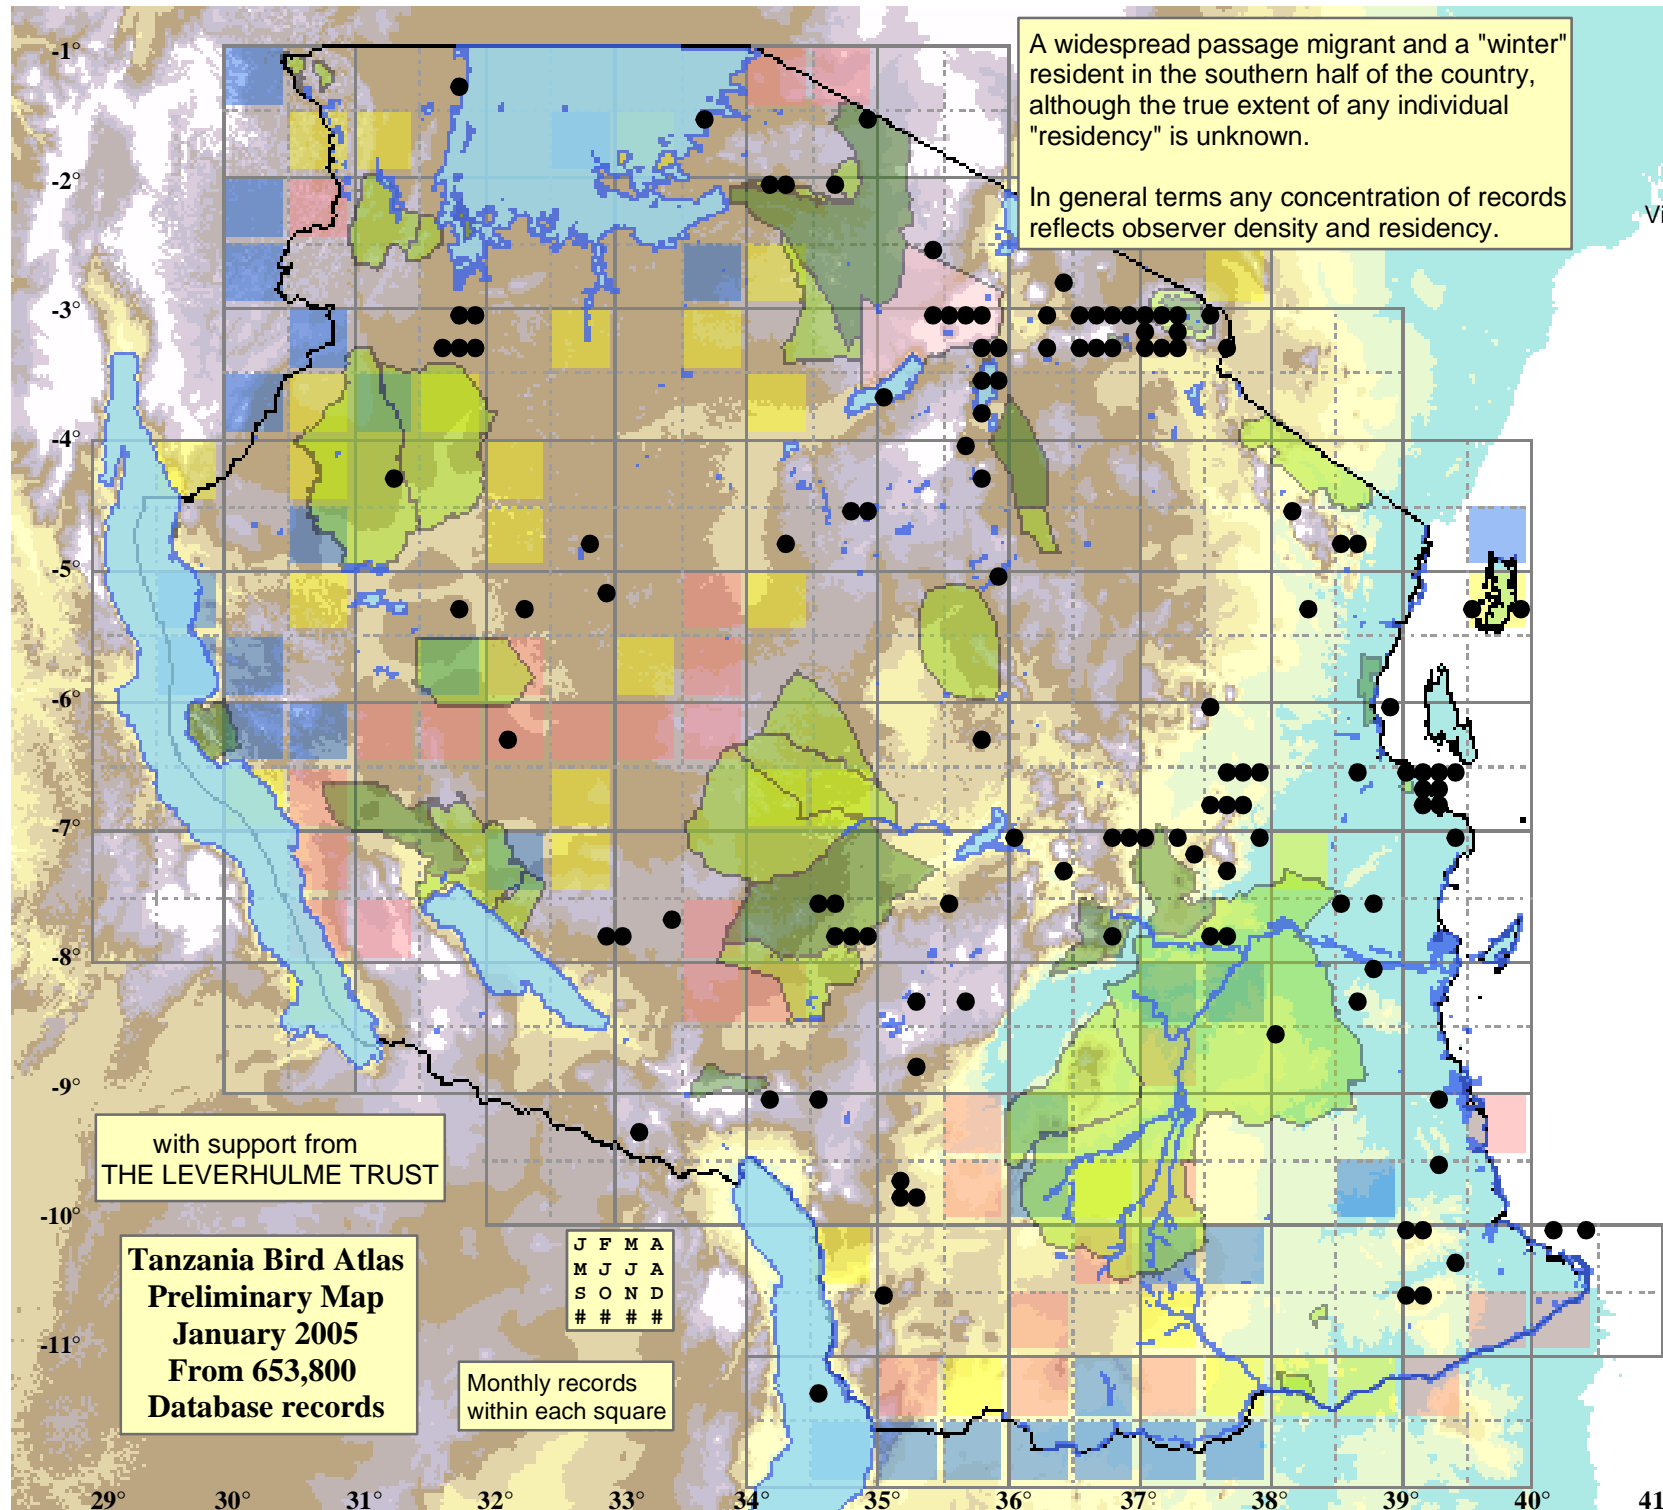

# Honey Buzzard

*Pernis apivorus*

125 plots from 188 records

- Virgin Yellow-vented Bulbul squares **33**
- Single YvB month **32**
- Two YvB months **30**

	Seasonality		
	presence	bs	eggs
January	26	-	-
February	25	-	-
March	23	-	-
April	17	-	-
May	3	-	-
June	2	-	-
July	2	-	-
August	3	-	-
September	14	-	-
October	26	-	-
November	38	-	-
December	9	-	-

## Status

- Presence
- Breeding season
- Month with eggs

## Elevation (m)

- 1 - 300
- 300 - 500
- 500 - 700
- 700 - 900
- 900 - 1,100
- 1,100 - 1,300
- 1,300 - 1,500
- 1,500 - 1,700
- 1,700 - 1,900
- >1,900

A widespread passage migrant and a "winter" resident in the southern half of the country, although the true extent of any individual "residency" is unknown.

In general terms any concentration of records reflects observer density and residency.

with support from  
THE LEVERHULME TRUST

**Tanzania Bird Atlas**  
**Preliminary Map**  
**January 2005**  
**From 653,800**  
**Database records**