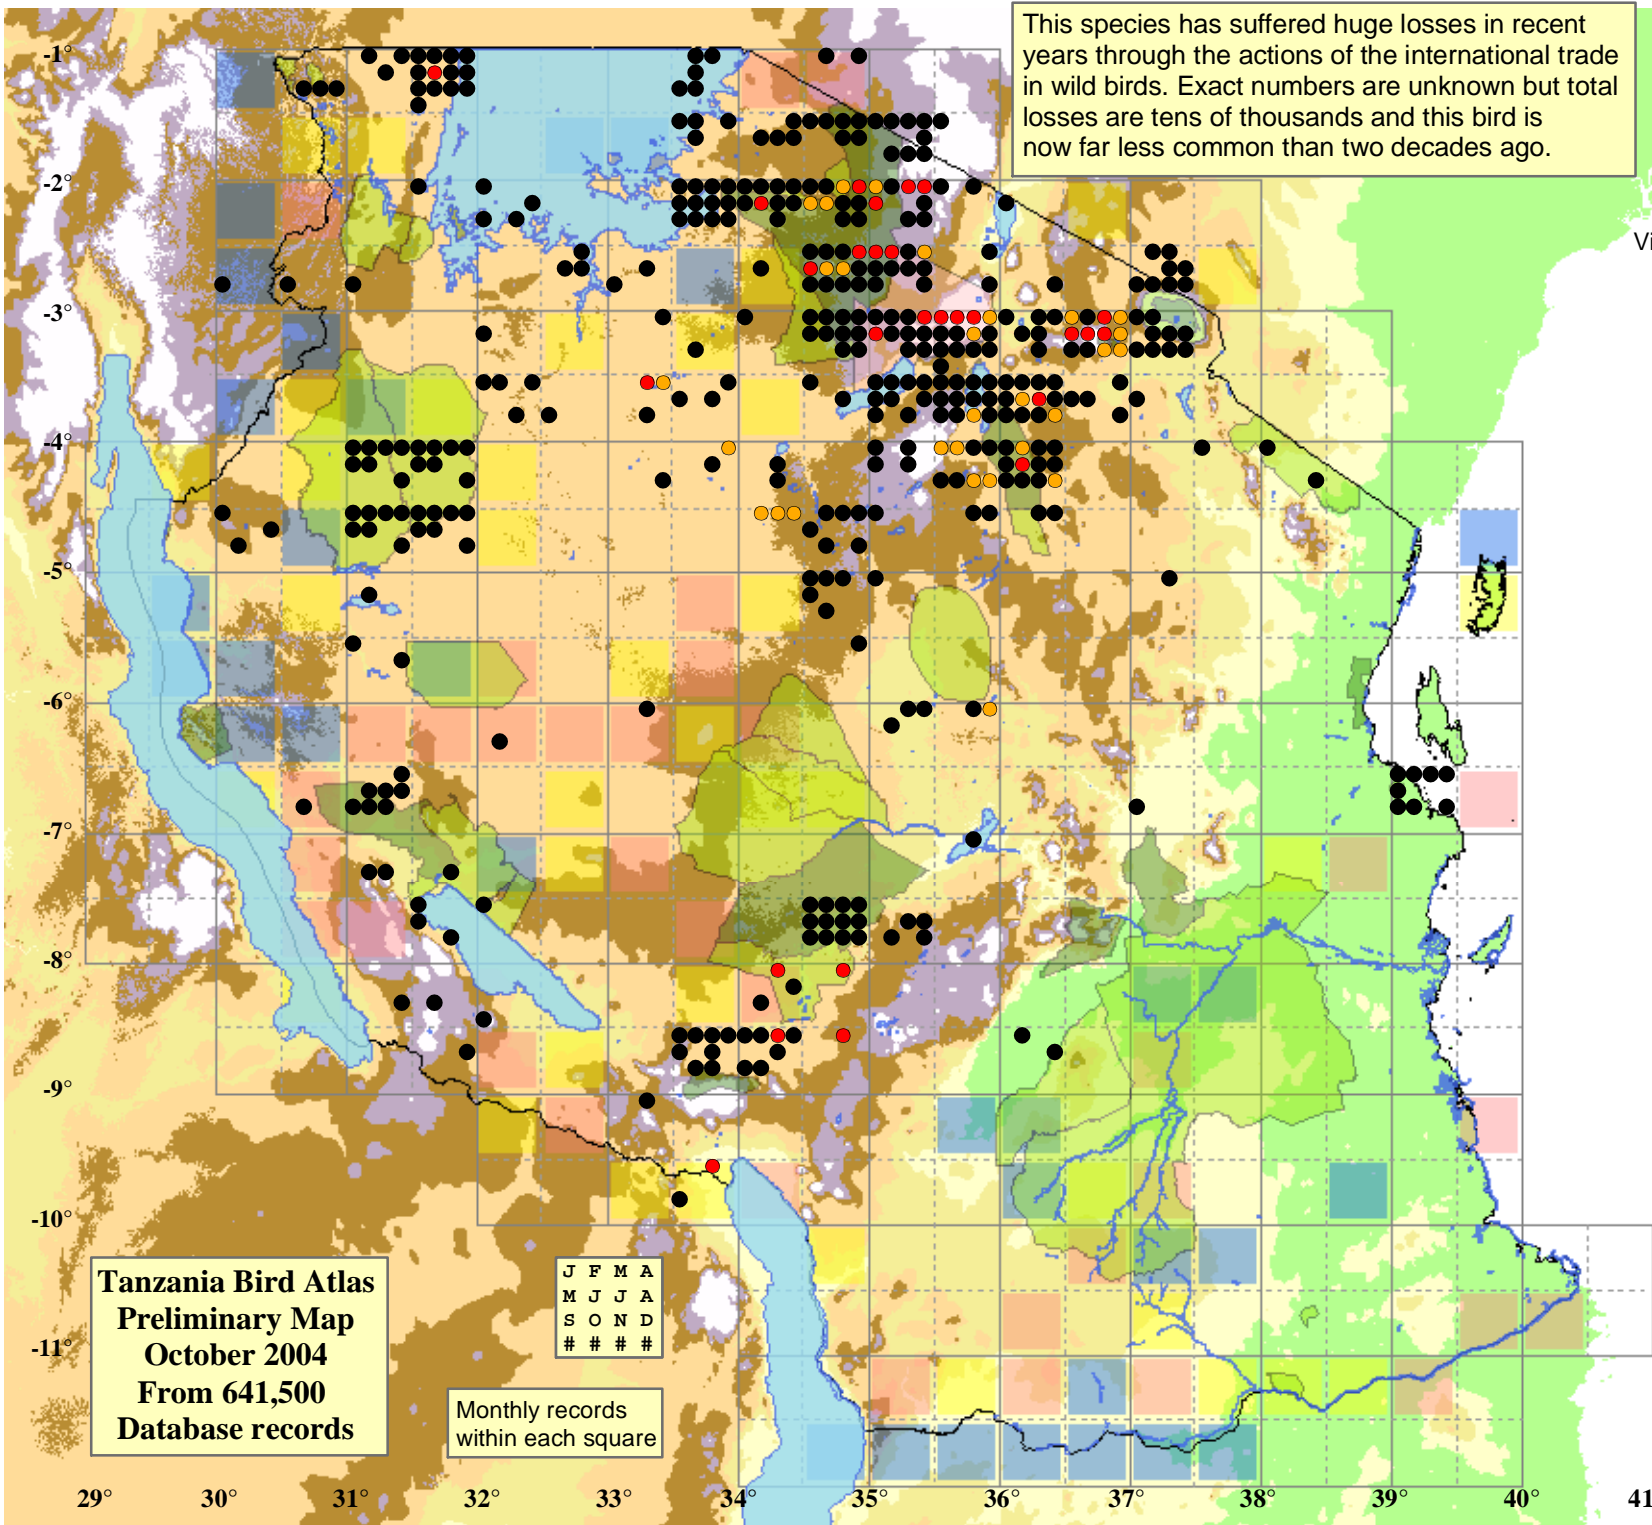

Grey Crowned Crane *Balearica regulorum*

422 plots from 1,255 records

Virgin Yellow-vented Bulbul squares **34**

Single YvB month **38**

Two YvB months **35**

Seasonality
presence bs eggs

Month	presence	bs	eggs
January	173	4	2
February	137	7	4
March	121	2	13
April	104	9	4
May	69	1	4
June	81	4	5
July	85	3	2
August	106	1	-
September	57	-	-
October	62	-	-
November	66	3	-
December	116	5	-

Status

- Presence
- Breeding season
- Month with eggs

Protected Areas

- National Park
- Game Reserve
- Conservation Area

Elevation (m)

- 1 - 400
- 400 - 700
- 700 - 1,000
- 1,000 - 1,300
- 1,300 - 1,600
- 1,600 - 1,900
- 1,900

This species has suffered huge losses in recent years through the actions of the international trade in wild birds. Exact numbers are unknown but total losses are tens of thousands and this bird is now far less common than two decades ago.

Tanzania Bird Atlas
Preliminary Map
October 2004
From 641,500
Database records

J	F	M	A
M	J	J	A
S	O	N	D
#	#	#	#

Monthly records
within each square

29° 30° 31° 32° 33° 34° 35° 36° 37° 38° 39° 40° 41°

-1°
-2°
-3°
-4°
-5°
-6°
-7°
-8°
-9°
-10°
-11°