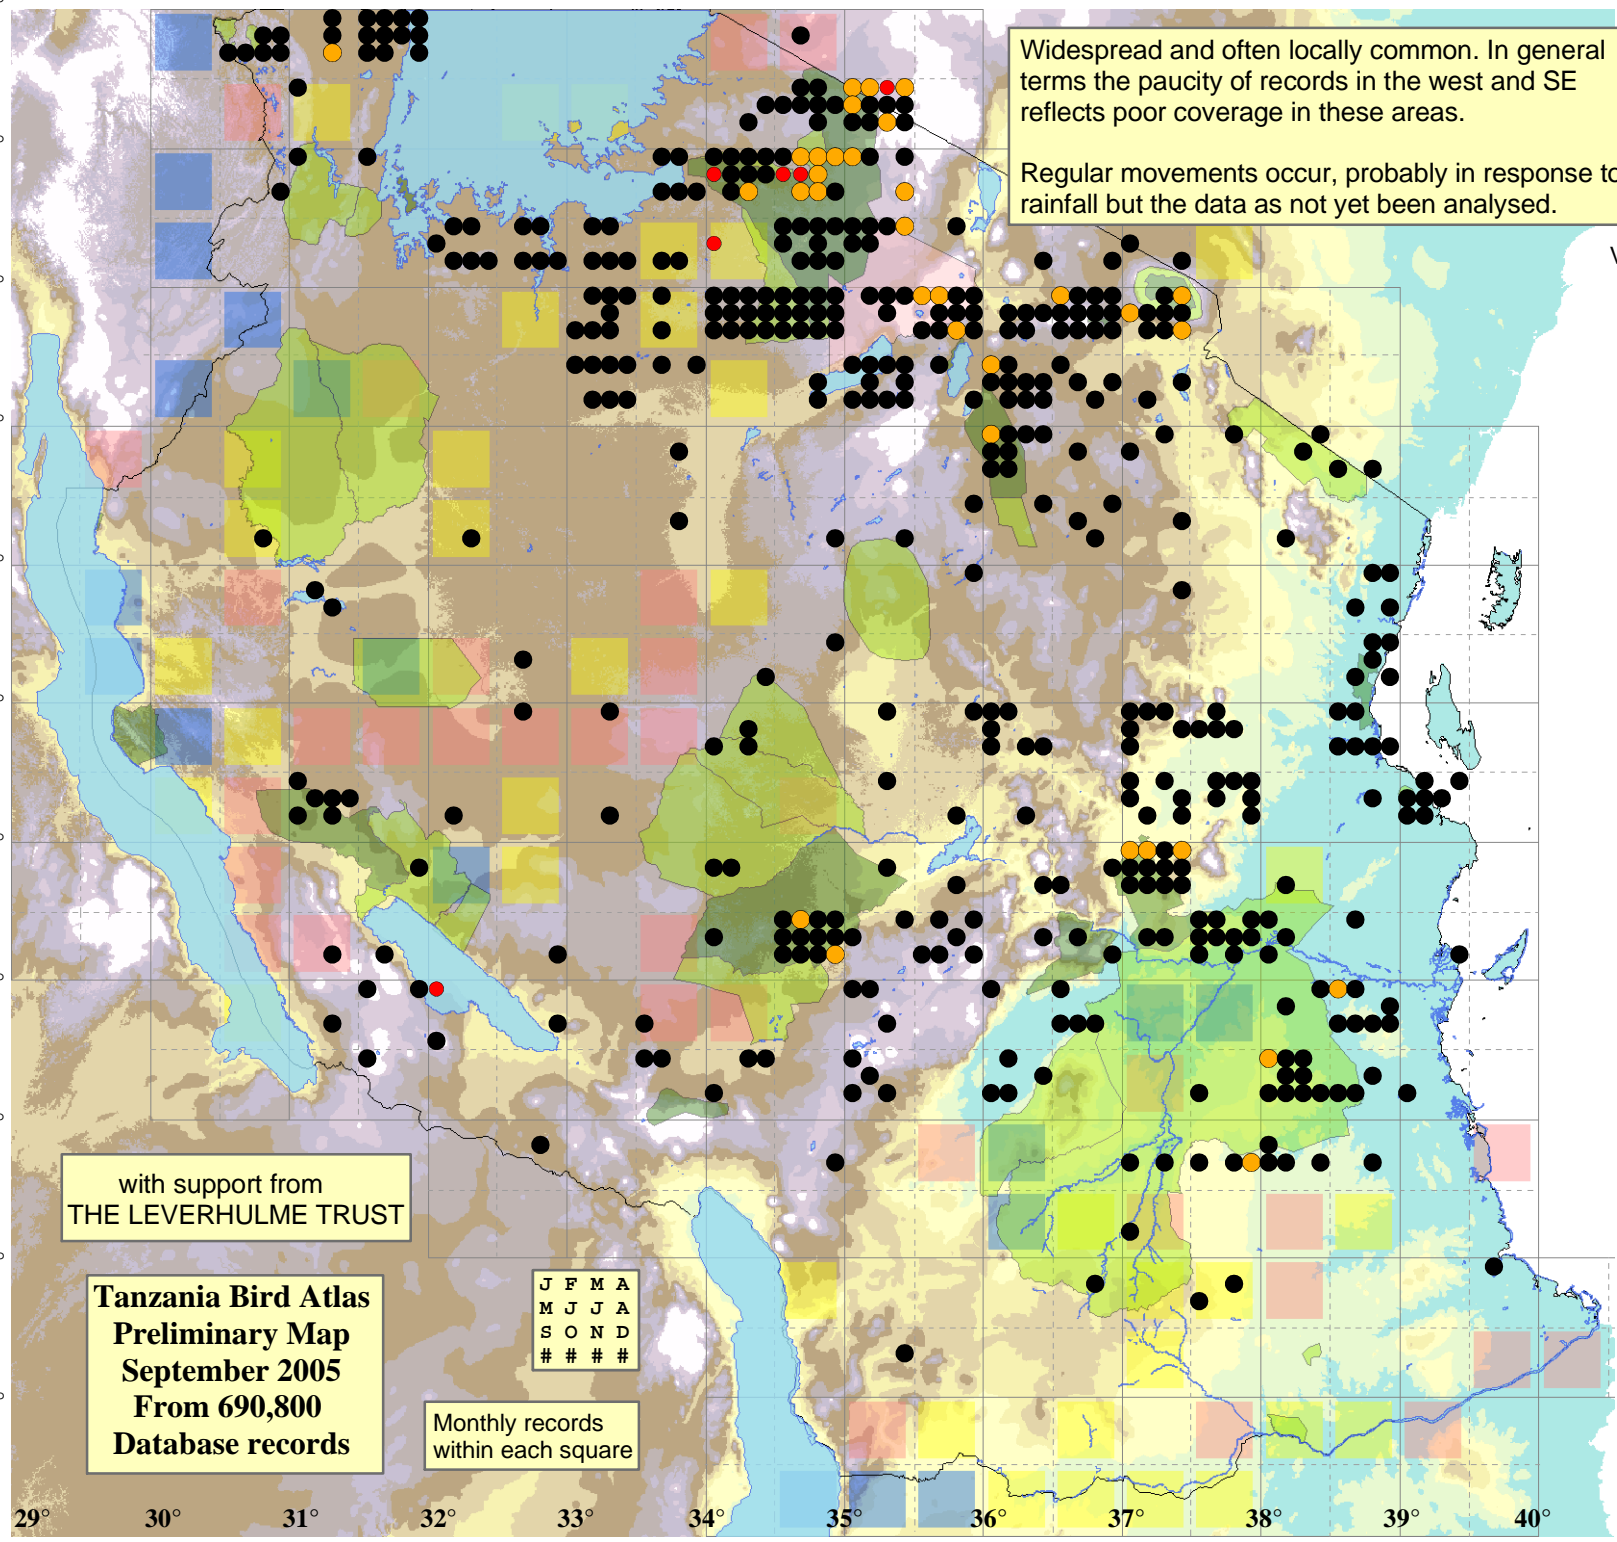

Black-bellied Bustard

Eupodotis melanogaster

465 plots from 908 records

Virgin Yellow-vented Bulbul squares **18**

Single YvB month **37**

Two YvB months **34**

Seasonality

	presence	bs	eggs
January	102	12	1
February	103	7	-
March	79	1	2
April	64	5	-
May	38	2	3
June	54	1	1
July	67	1	-
August	57	-	-
September	59	-	-
October	69	1	-
November	82	5	-
December	87	4	-
month 13	1		

Status

- Presence
- Breeding season
- Month with eggs

Elevation (m)

- 1 - 300
- 300 - 500
- 500 - 700
- 700 - 900
- 900 - 1,100
- 1,100 - 1,300
- 1,300 - 1,500
- 1,500 - 1,700
- 1,700 - 1,900
- >1,900

Widespread and often locally common. In general terms the paucity of records in the west and SE reflects poor coverage in these areas.

Regular movements occur, probably in response to rainfall but the data as not yet been analysed.

with support from
THE LEVERHULME TRUST

Tanzania Bird Atlas
Preliminary Map
September 2005
From 690,800
Database records