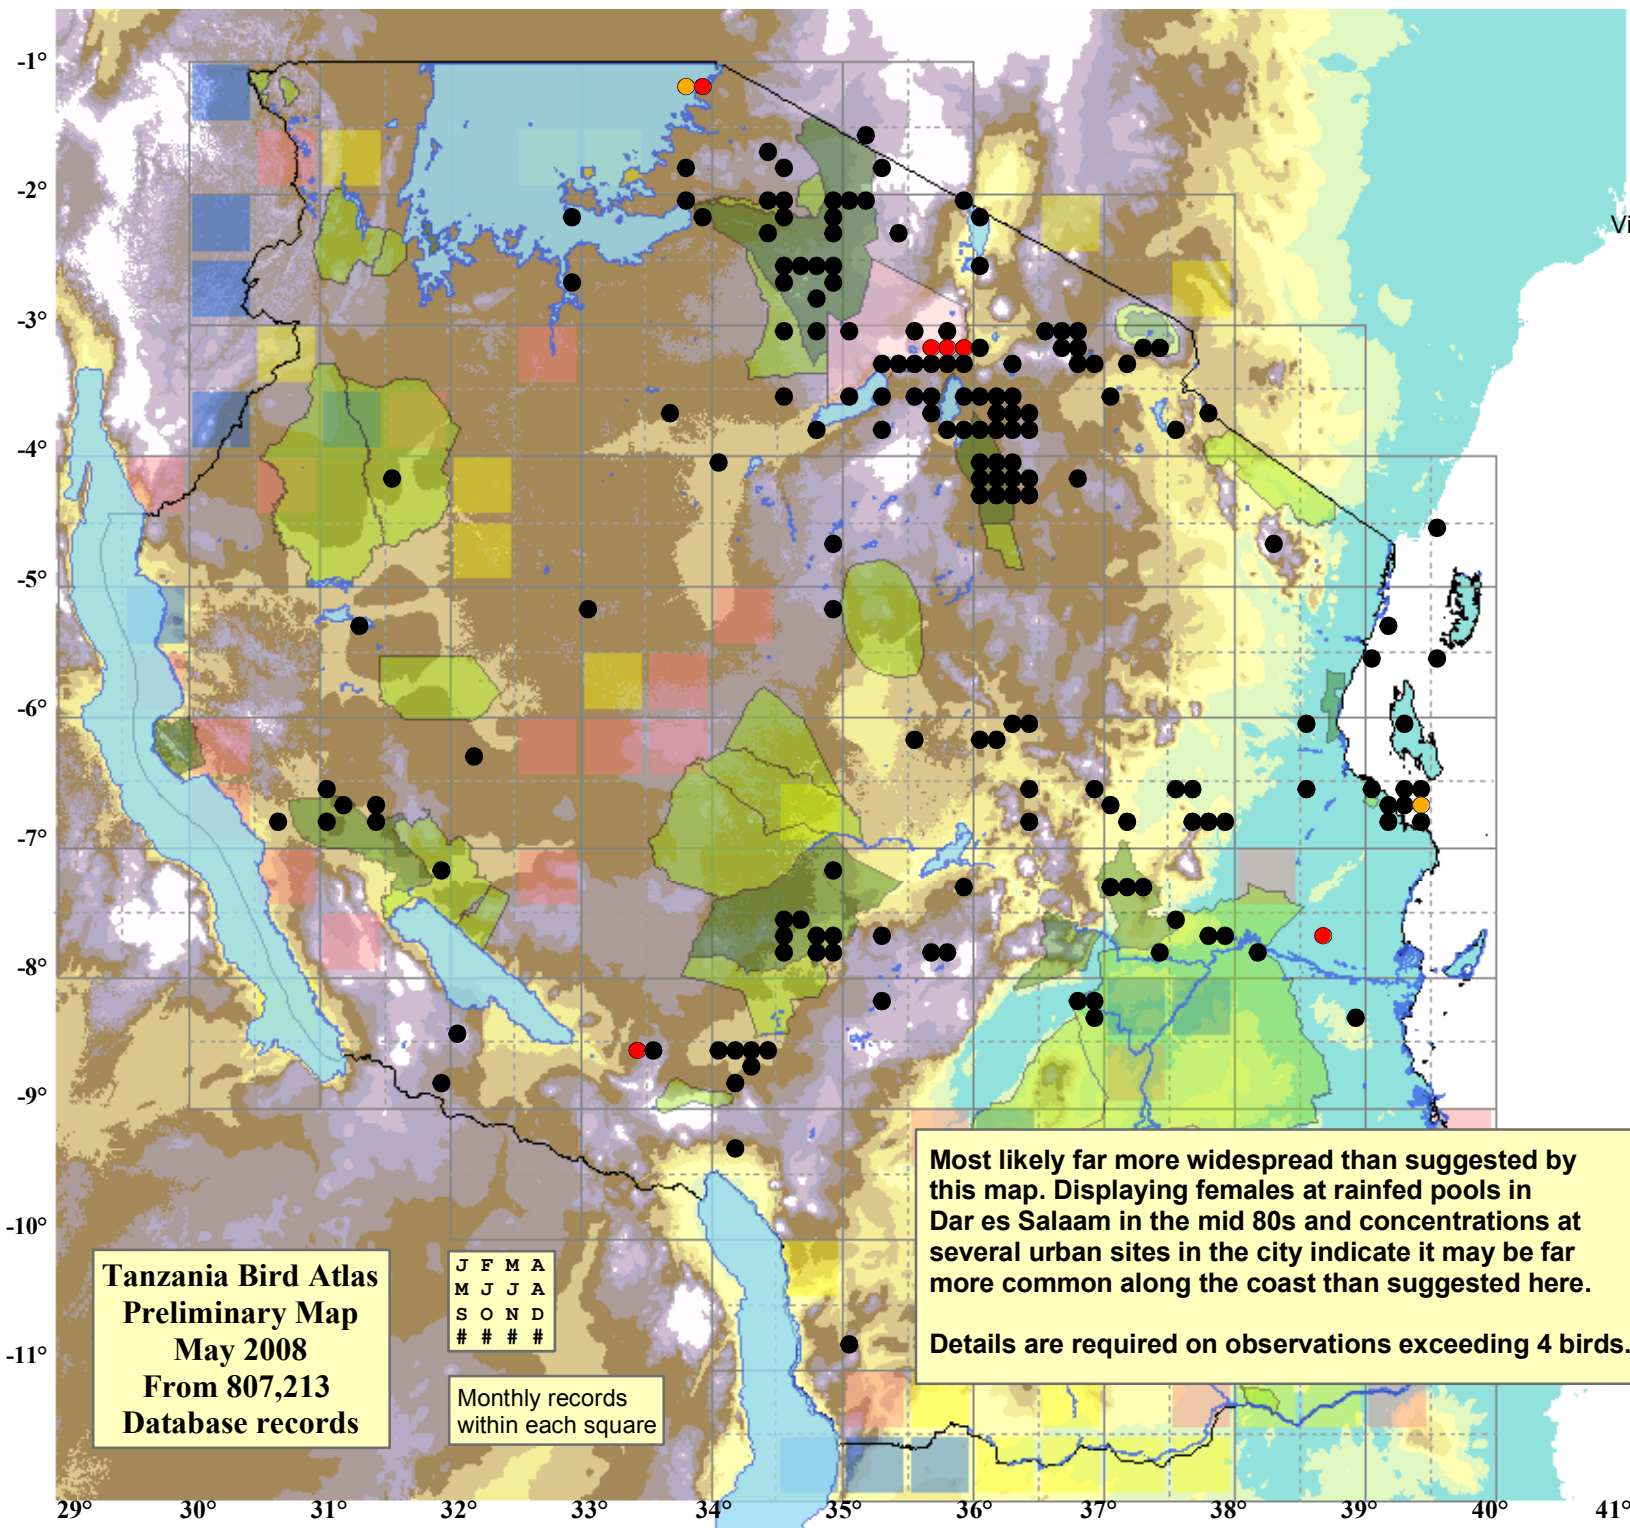

Painted Snipe

Rostratula benghalensis

178 plots from 286 records

Virgin Yellow-vented Bulbul squares **13**

Single YvB month **25**

Two YvB months **28**

Seasonality
presence bs eggs

Month	presence	bs	eggs
January	43	-	-
February	16	-	-
March	18	-	-
April	11	-	1
May	13	-	-
June	10	-	2
July	21	1	1
August	30	1	3
September	17	-	-
October	29	-	-
November	29	-	-
December	39	-	-
month 13	1		

Status

- Presence
- Breeding season
- Month with eggs

Elevation (m)

VALUE

- 1 - 300
- 300 - 500
- 500 - 700
- 700 - 900
- 900 - 1,100
- 1,100 - 1,300
- 1,300 - 1,500
- 1,500 - 1,700
- 1,700 - 1,900
- >1,900

Most likely far more widespread than suggested by this map. Displaying females at rainfed pools in Dar es Salaam in the mid 80s and concentrations at several urban sites in the city indicate it may be far more common along the coast than suggested here.

Details are required on observations exceeding 4 birds.

Tanzania Bird Atlas
Preliminary Map
May 2008
From 807,213
Database records

J F M A
M J J A
S O N D
#

Monthly records
within each square