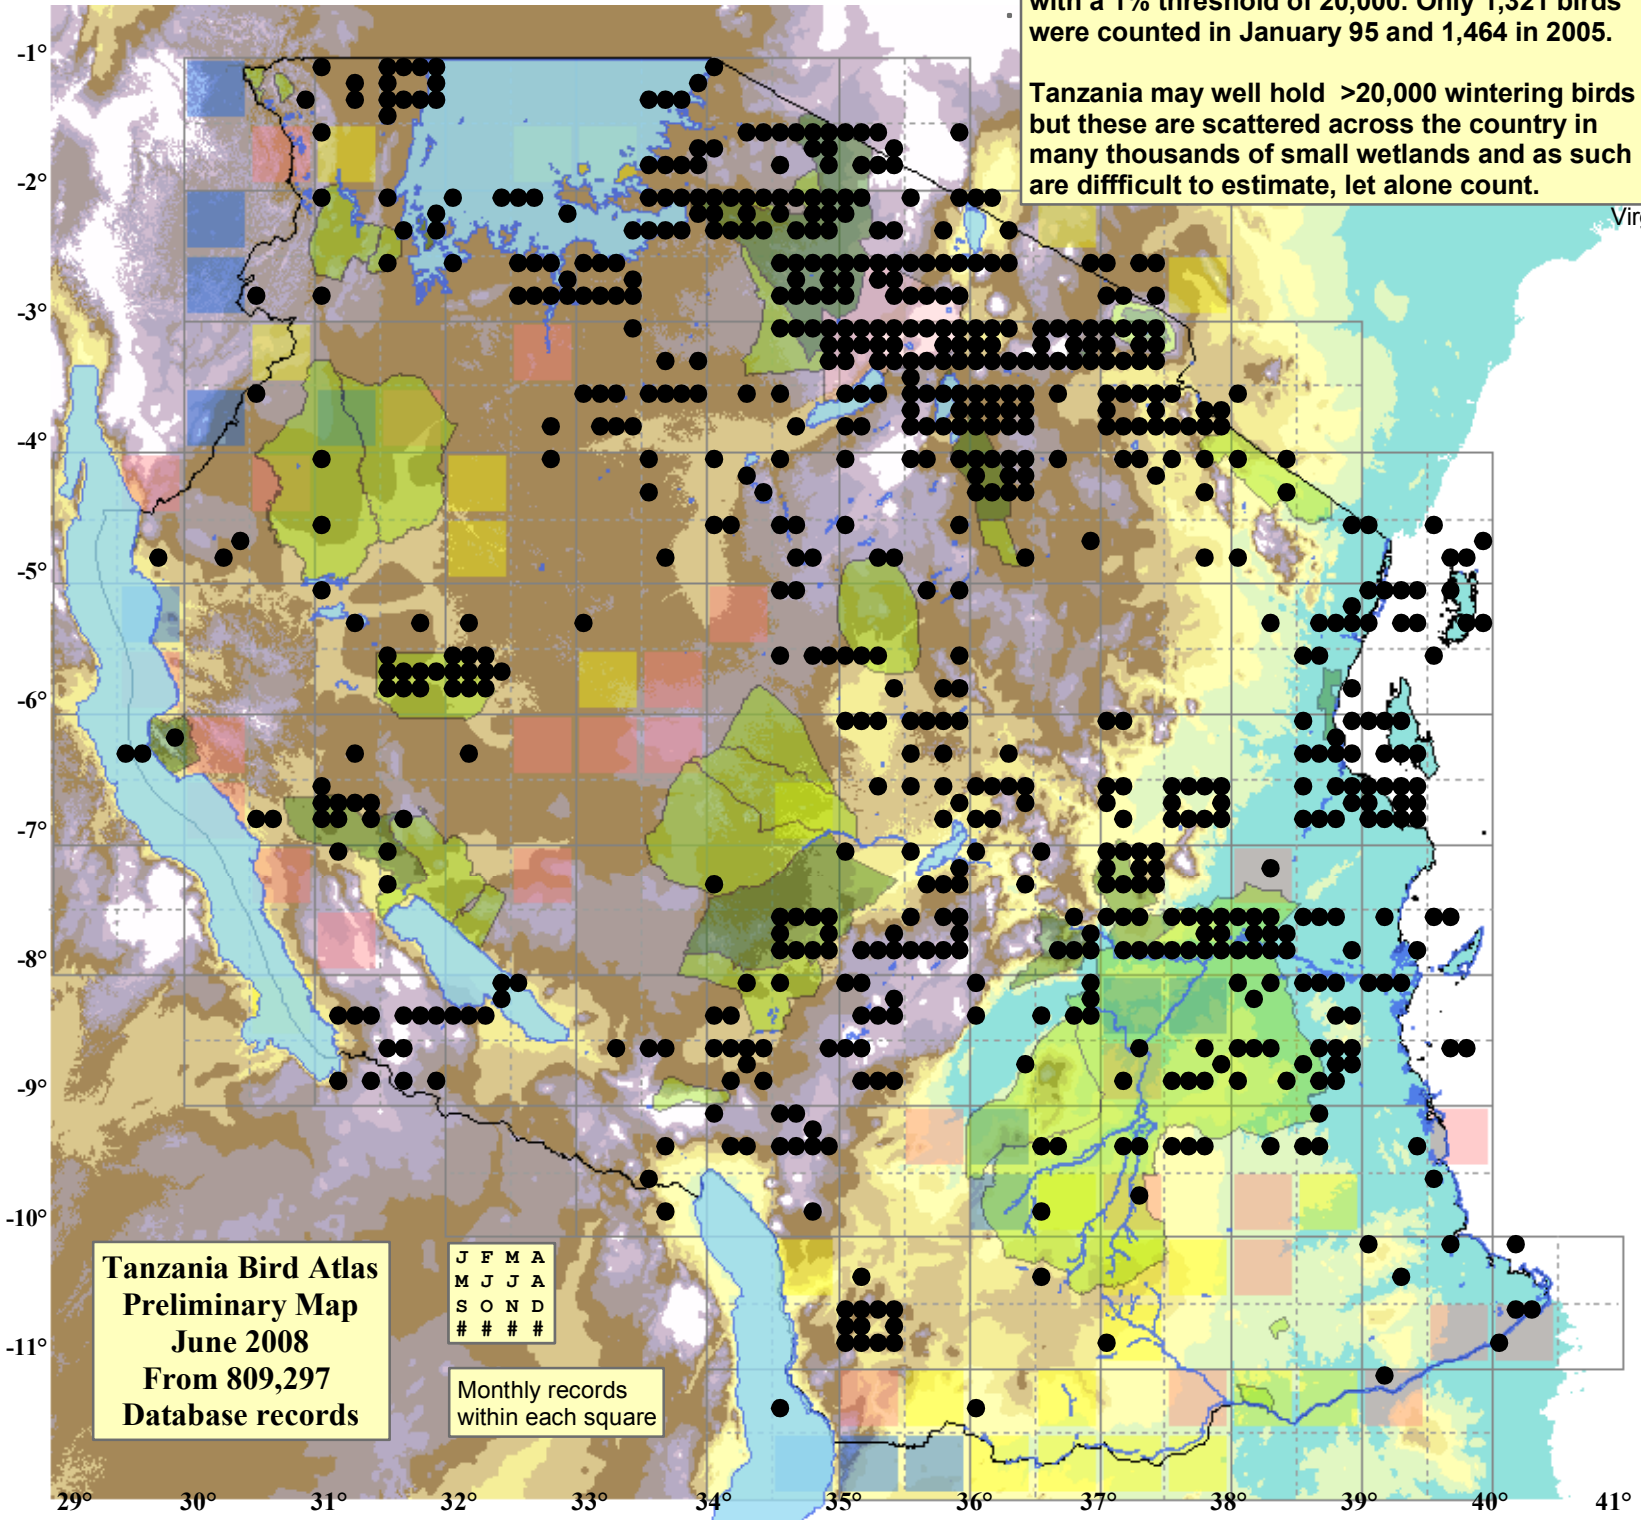

The population estimate for this bird is >2 million with a 1% threshold of 20,000. Only 1,321 birds were counted in January 95 and 1,464 in 2005.

Tanzania may well hold >20,000 wintering birds but these are scattered across the country in many thousands of small wetlands and as such are difficult to estimate, let alone count.

# Wood Sandpiper

*Tringa glareola*

699 plots from 1,896 records

- Virgin Yellow-vented Bulbul squares **13**
- Single YvB month **25**
- Two YvB months **28**

	Seasonality		
	presence	bs	eggs
January	411	-	-
February	228	-	-
March	176	-	-
April	127	-	-
May	44	-	-
June	10	-	-
July	33	-	-
August	140	-	-
September	149	-	-
October	186	-	-
November	178	-	-
December	211	-	-
month 13	3	-	-

### status

● Presence

### Elevation (m)

- 1 - 300
- 300 - 500
- 500 - 700
- 700 - 900
- 900 - 1,100
- 1,100 - 1,300
- 1,300 - 1,500
- 1,500 - 1,700
- 1,700 - 1,900
- >1,900

Tanzania Bird Atlas  
Preliminary Map  
June 2008  
From 809,297  
Database records