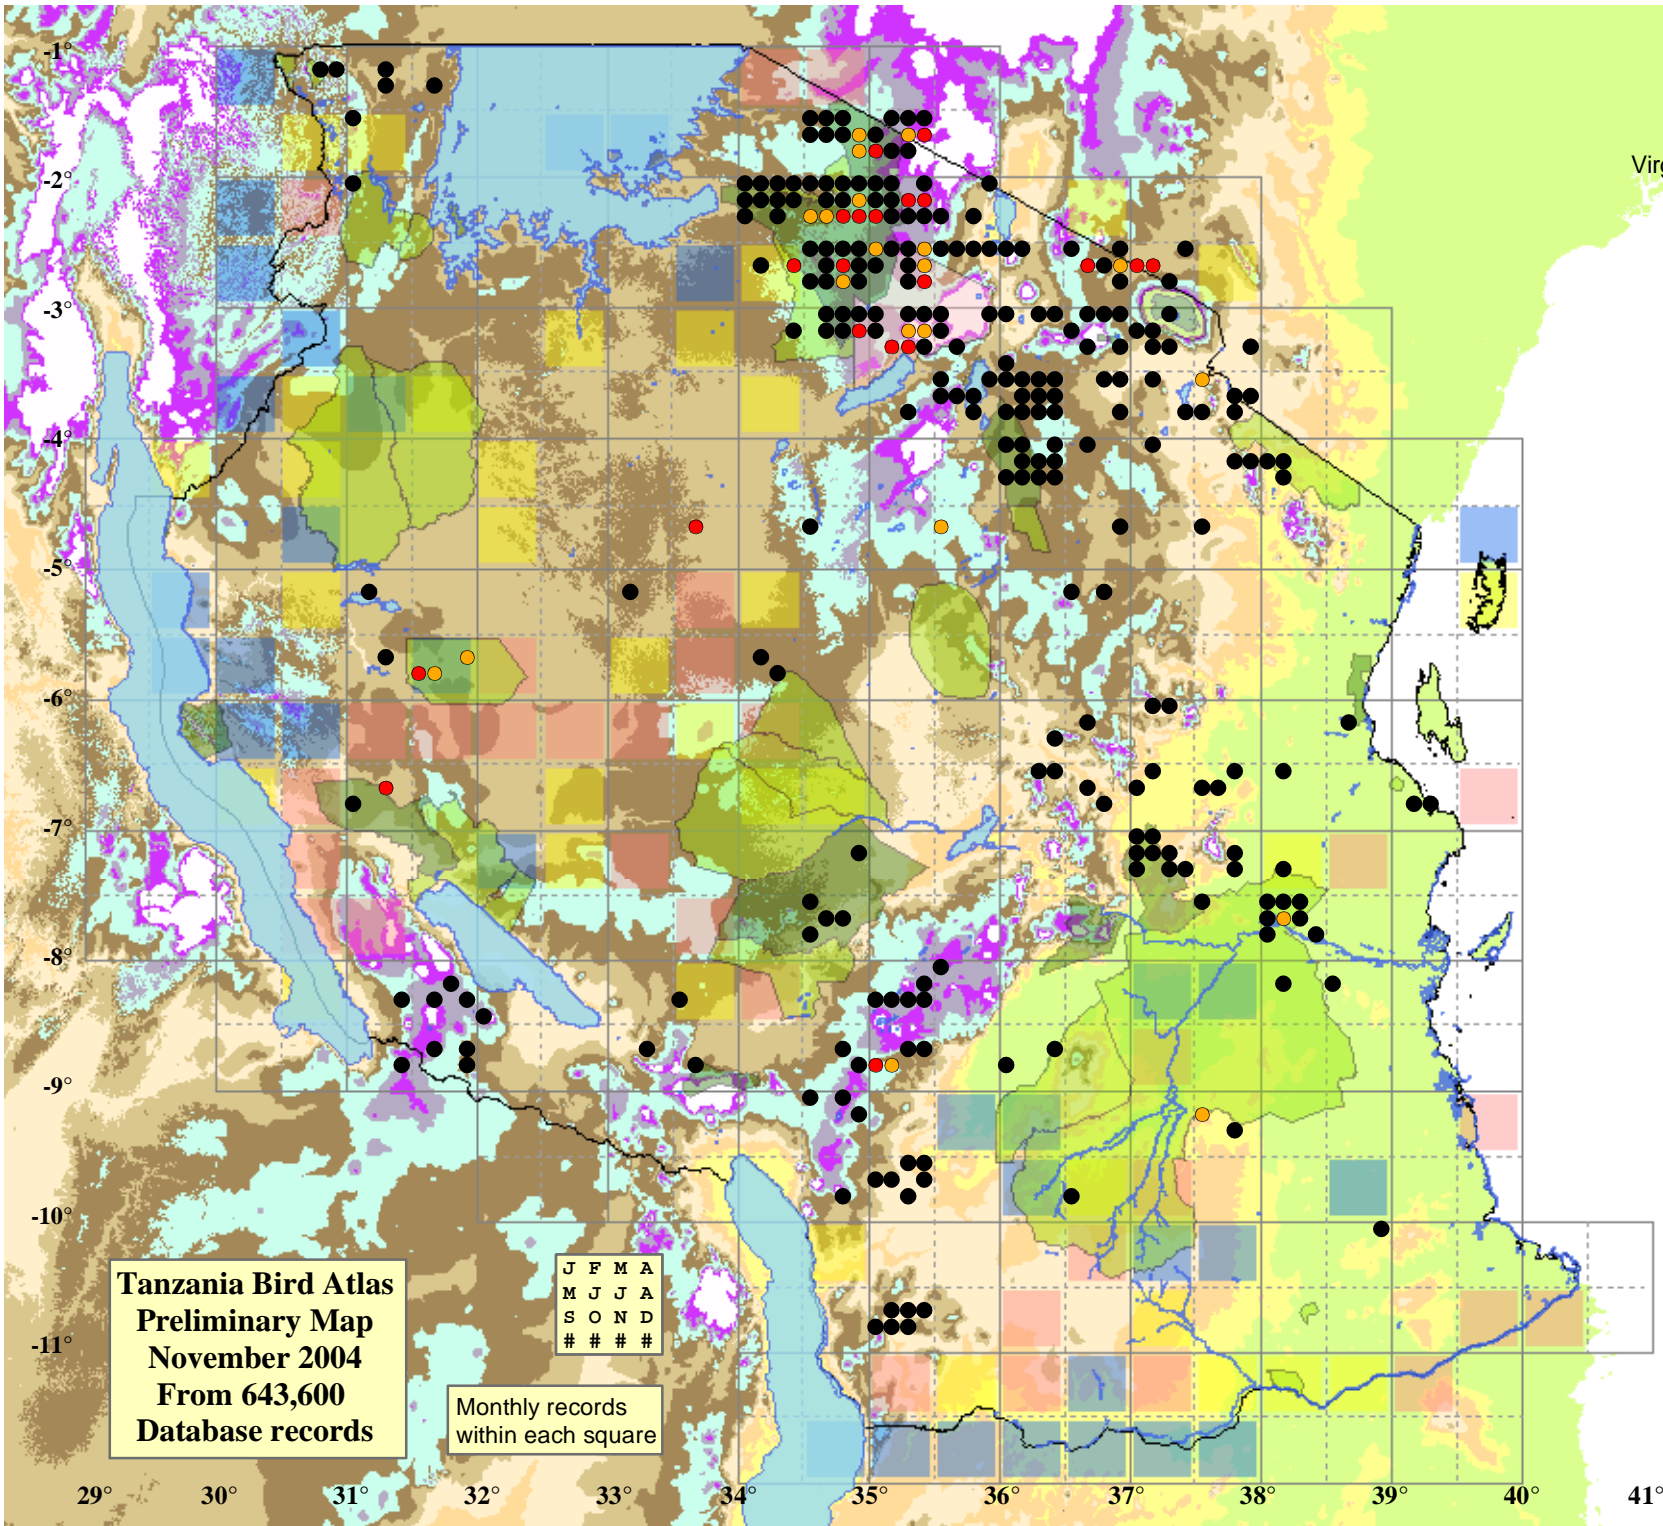

Temminck's Courser *Cursorius temminckii*

286 plots from 498 records

Virgin Yellow-vented Bulbul squares **34**

Single YvB month **34**

Two YvB months **32**

Seasonality

	presence	bs	eggs
January	47	3	-
February	40	-	-
March	26	-	-
April	40	1	-
May	25	2	1
June	38	2	5
July	49	3	3
August	40	7	7
September	32	1	4
October	33	3	1
November	39	1	2
December	36	1	4

- Status**
- Presence
 - Breeding season
 - Month with eggs
- Protected Areas**
- National Park
 - Game Reserve
 - Conservation Area

- Elevation (m)**
- 1 - 400
 - 400 - 600
 - 600 - 800
 - 800 - 1,000
 - 1,000 - 1,200
 - 1,200 - 1,400
 - 1,400 - 1,600
 - 1,600 - 1,800
 - 1,800 - 2,000
 - >2,000

**Tanzania Bird Atlas
Preliminary Map
November 2004
From 643,600
Database records**

J	F	M	A
M	J	J	A
S	O	N	D
#	#	#	#

Monthly records
within each square

29° 30° 31° 32° 33° 34° 35° 36° 37° 38° 39° 40° 41°

-1°
-2°
-3°
-4°
-5°
-6°
-7°
-8°
-9°
-10°
-11°