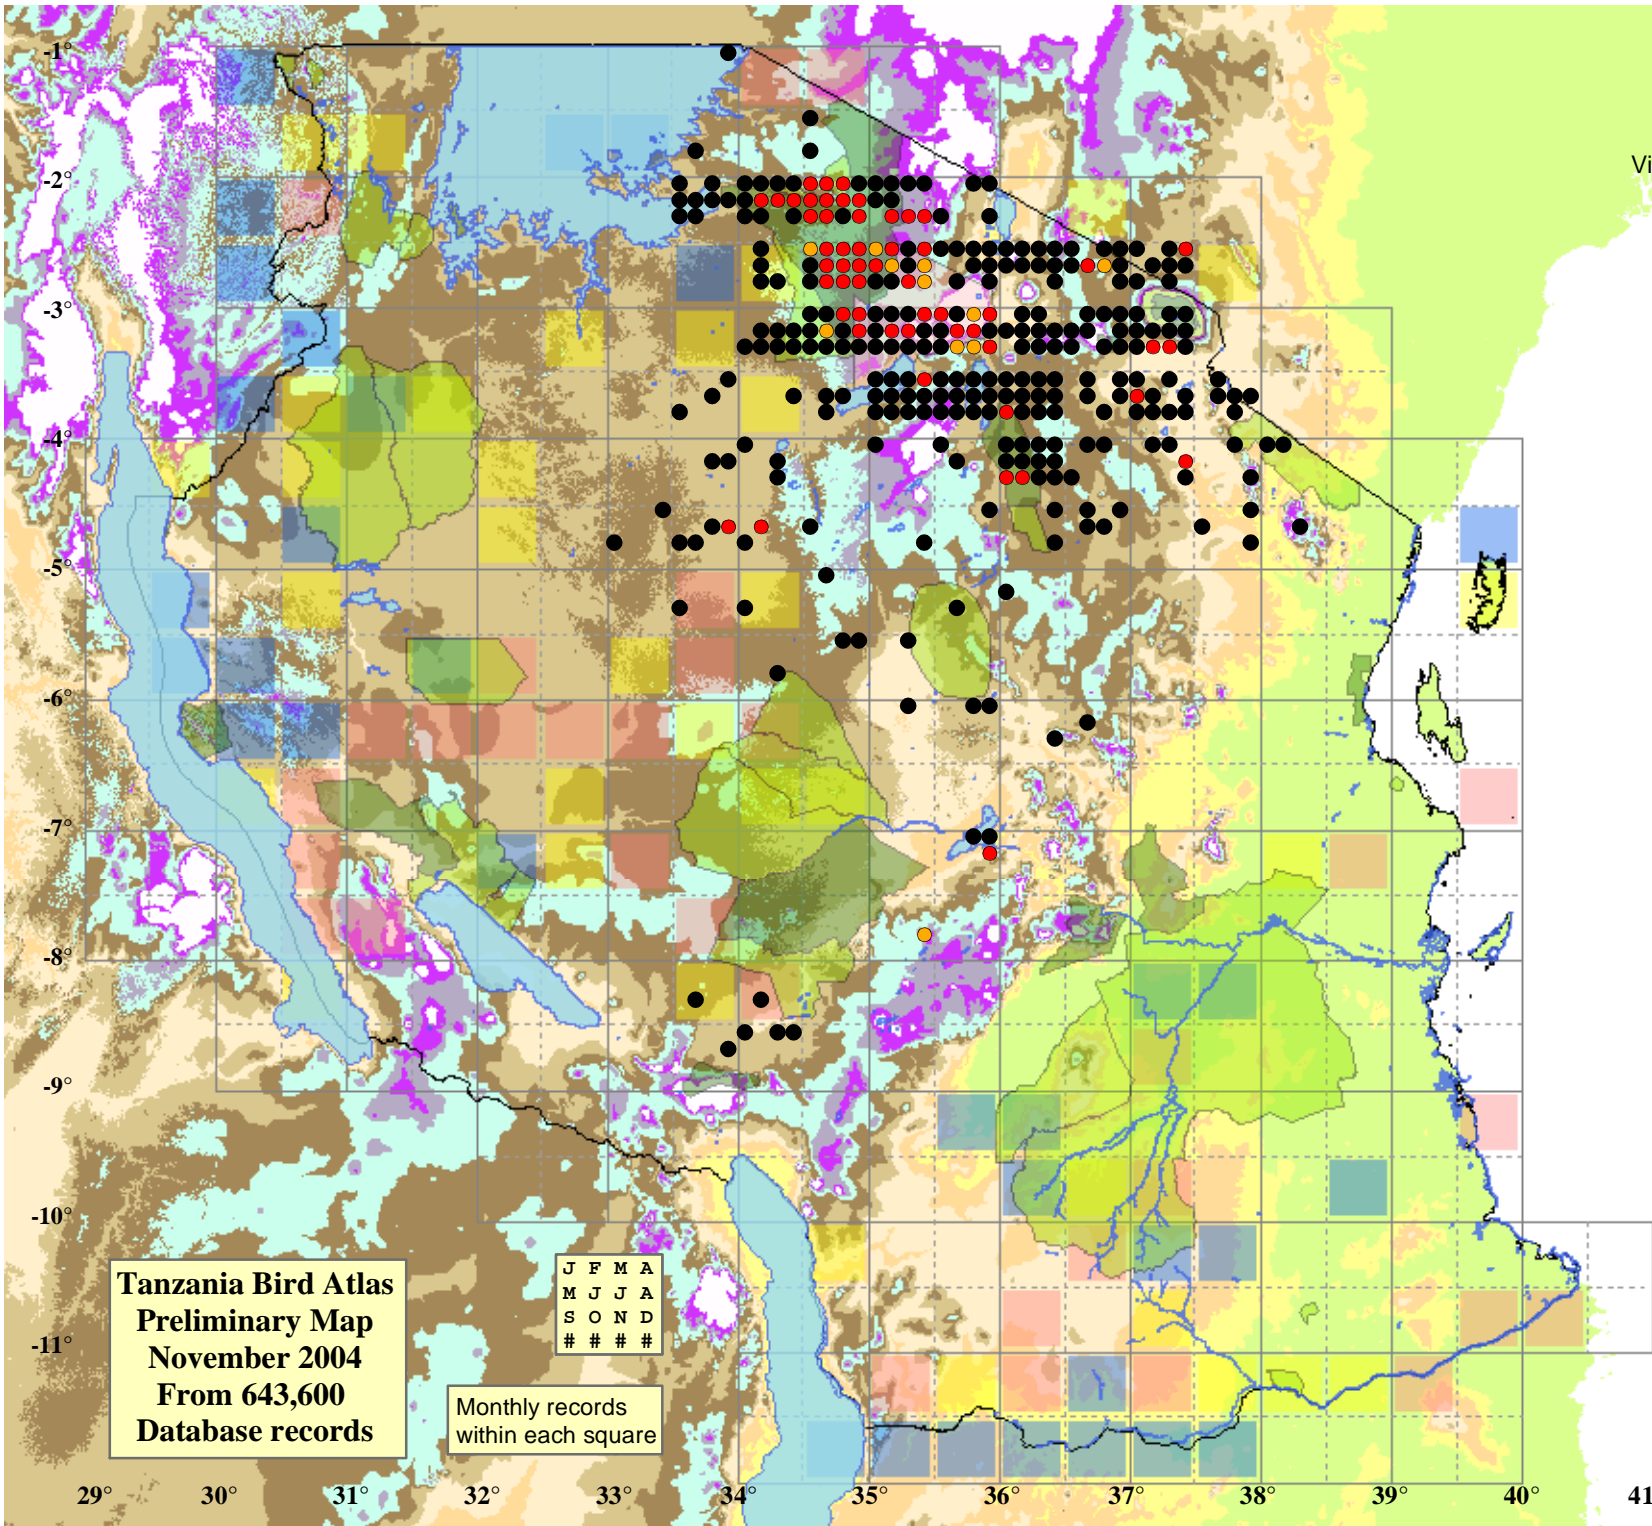

Two-banded Courser

Rhinoptilus africanus

319 plots from 1,076 records

Virgin Yellow-vented Bulbul squares **34**

Single YvB month **34**

Two YvB months **32**

Seasonality

	presence	bs	eggs
January	119	2	2
February	86	-	3
March	90	2	3
April	85	-	8
May	62	-	5
June	77	5	10
July	90	1	14
August	104	2	13
September	50	1	3
October	72	2	9
November	58	2	4
December	84	3	5

Status

- Presence
- Breeding season
- Month with eggs

Protected Areas

- National Park
- Game Reserve
- Conservation Area

Elevation (m)

- 1 - 400
- 400 - 600
- 600 - 800
- 800 - 1,000
- 1,000 - 1,200
- 1,200 - 1,400
- 1,400 - 1,600
- 1,600 - 1,800
- 1,800 - 2,000
- >2,000

Tanzania Bird Atlas
Preliminary Map
 November 2004
 From 643,600
 Database records

J	F	M	A
M	J	J	A
S	O	N	D
#	#	#	#

Monthly records
 within each square

29° 30° 31° 32° 33° 34° 35° 36° 37° 38° 39° 40° 41°

-1°
-2°
-3°
-4°
-5°
-6°
-7°
-8°
-9°
-10°
-11°