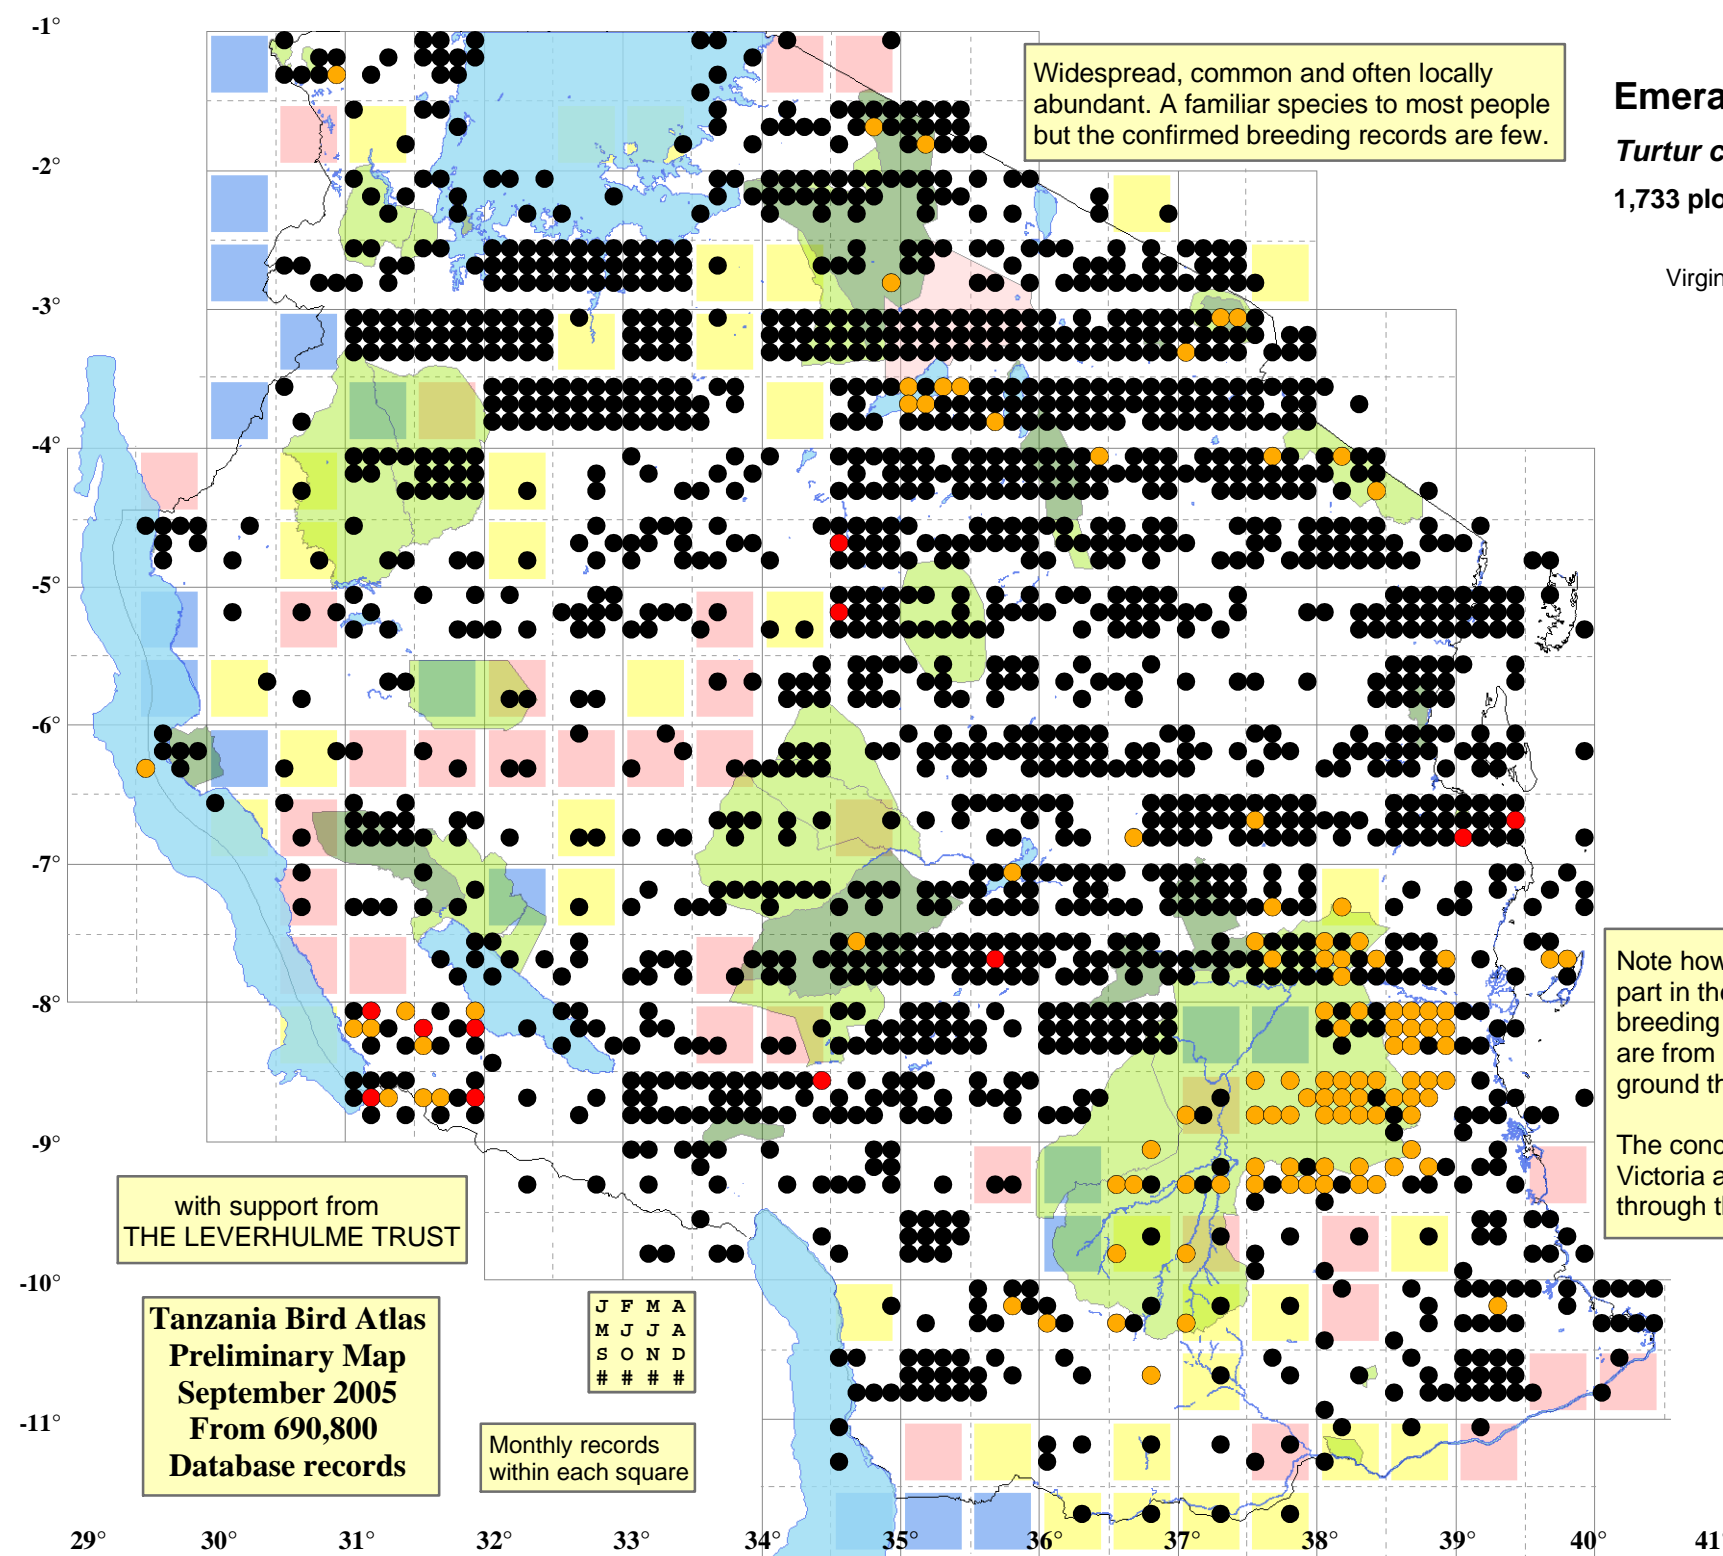

Emerald-spotted Wood Dove

Turtur chalcospilos

1,733 plots from 4,671 records

Virgin Yellow-vented Bulbul squares **18**

Single YvB month **37**

Two YvB months **34**

Seasonality
presence bs eggs

Month	presence	bs	eggs
January	411	10	-
February	387	11	1
March	314	14	-
April	267	12	1
May	267	19	3
June	306	14	4
July	493	13	1
August	537	5	3
September	366	16	2
October	431	14	-
November	345	7	-
December	376	9	-
month 13	12		

Widespread, common and often locally abundant. A familiar species to most people but the confirmed breeding records are few.

Note how observer bias plays such a large part in the Atlas. The concentrations of breeding season records from the Selous are from Neil Stronach who was on the ground there for several years.

The concentration of records south of Lake Victoria are those of Martin Taylor who drives through the area but rarely has time to stop.

with support from
THE LEVERHULME TRUST

Tanzania Bird Atlas
Preliminary Map
September 2005
From 690,800
Database records

J	F	M	A
M	J	J	A
S	O	N	D
#	#	#	#

Monthly records
within each square

Status

- Presence
- Breeding season
- Month with eggs

29° 30° 31° 32° 33° 34° 35° 36° 37° 38° 39° 40° 41°