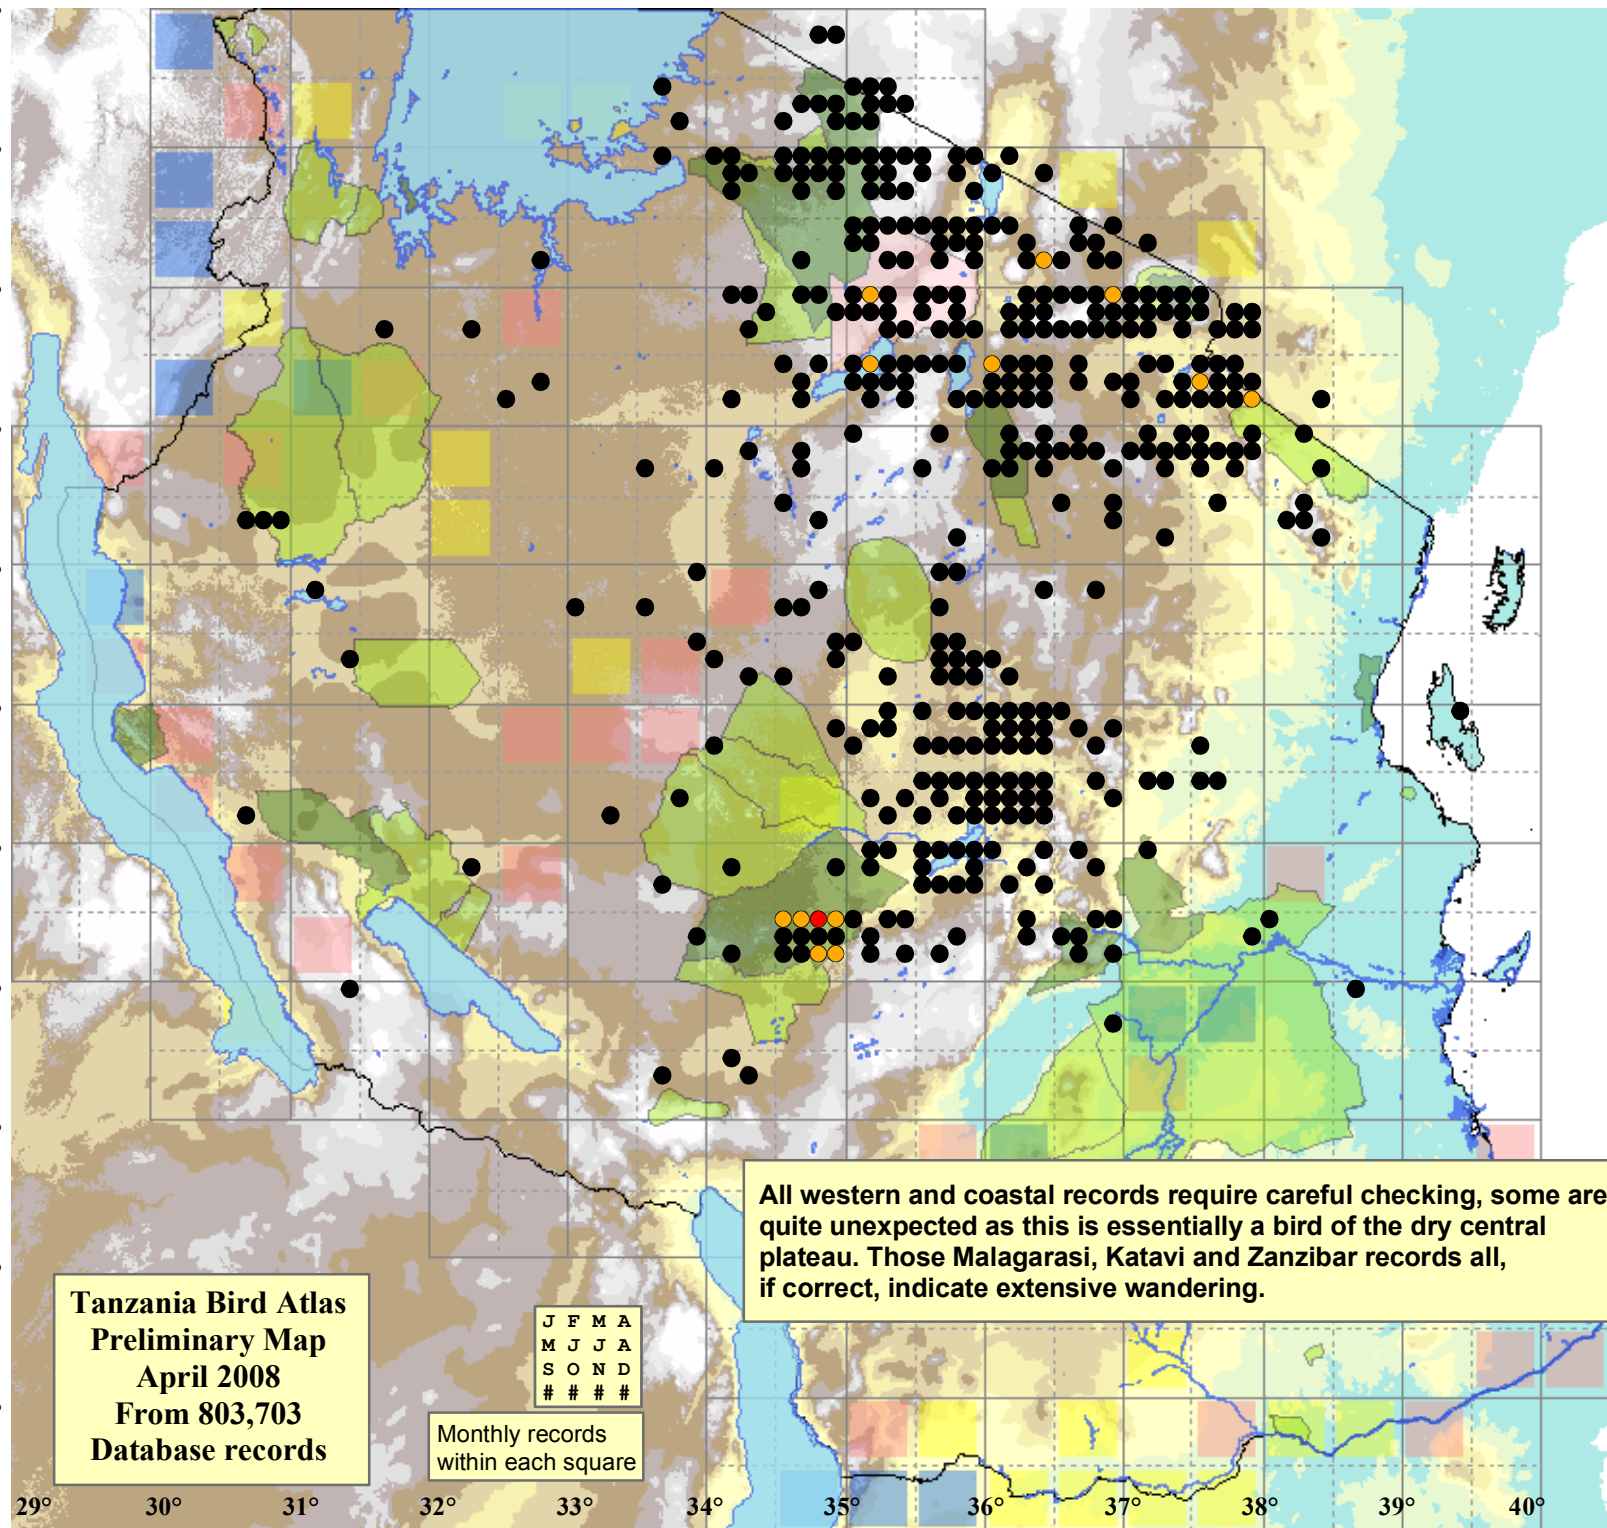

Rufous-crowned Roller

Coracias naevia

411 plots from 871 records

Virgin Yellow-vented Bulbul squares **13**

Single YvB month **25**

Two YvB months **28**

Seasonality

	presence	bs	eggs
January	75	2	-
February	88	3	-
March	74	-	1
April	63	2	-
May	51	1	-
June	67	-	-
July	84	-	-
August	71	-	-
September	67	-	-
October	71	-	-
November	52	1	-
December	94	4	-

Species

- Presence
- Breeding season
- Month with eggs

Elevation (m)

- 1 - 300
- 300 - 500
- 500 - 700
- 700 - 900
- 900 - 1,100
- 1,100 - 1,300
- 1,300 - 1,500
- 1,500 - 1,700
- 1,700 - 1,900
- 1,900 - 2,100

All western and coastal records require careful checking, some are quite unexpected as this is essentially a bird of the dry central plateau. Those Malagarasi, Katavi and Zanzibar records all, if correct, indicate extensive wandering.

Tanzania Bird Atlas
Preliminary Map
April 2008
From 803,703
Database records

J	F	M	A
#	#	#	#
M	J	J	A
#	#	#	#
S	O	N	D
#	#	#	#

Monthly records within each square