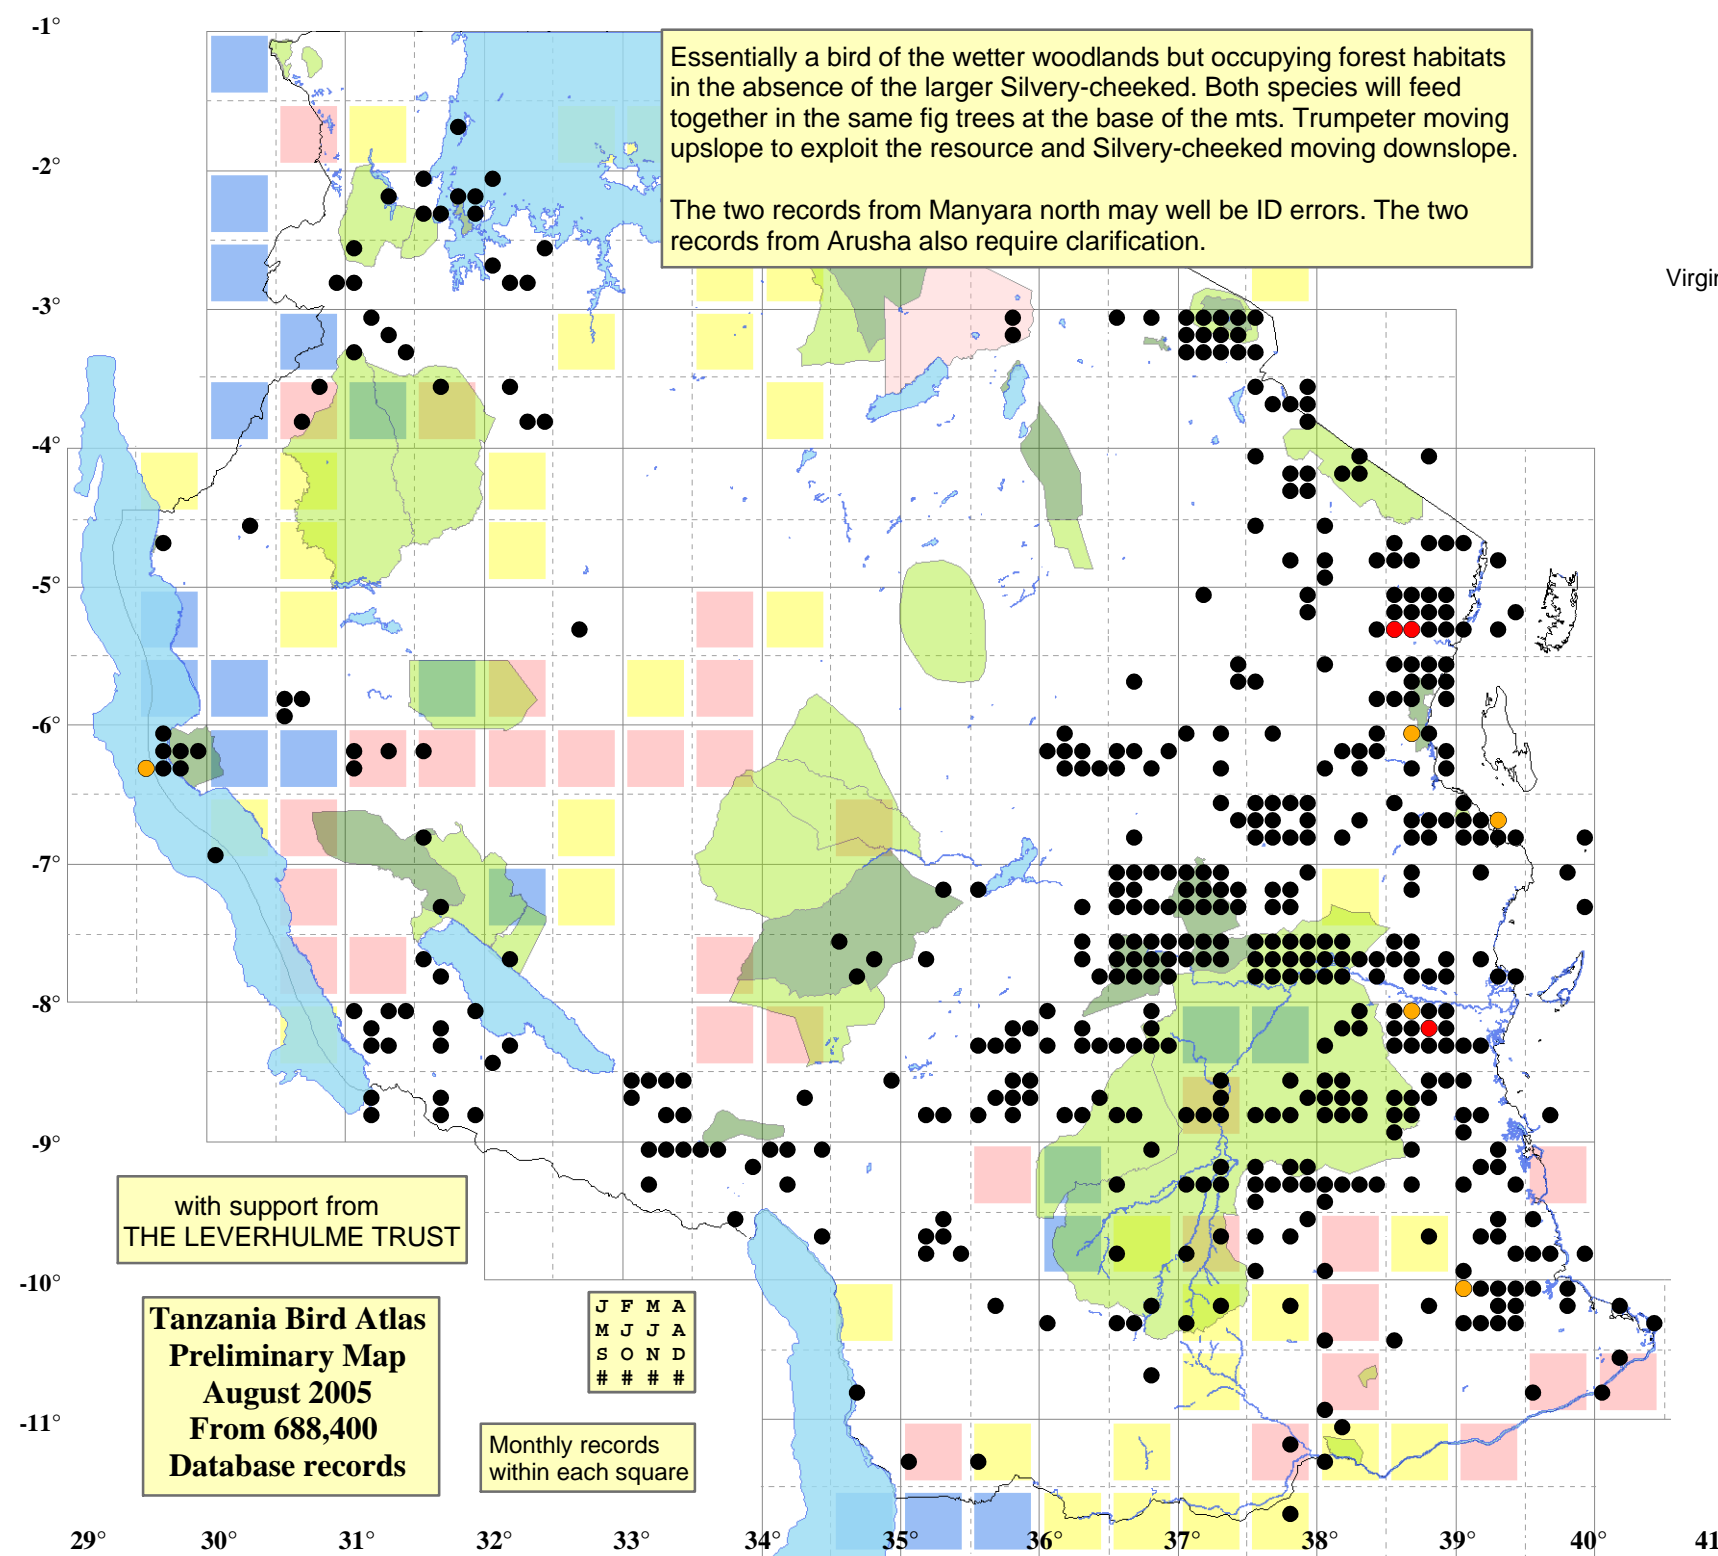

Trumpeter Hornbill

Ceratogymna bucinator

485 plots from 918 records

Virgin Yellow-vented Bulbul squares **20**

Single YvB month **37**

Two YvB months **34**

	Seasonality		
	presence	bs	eggs
January	78	1	-
February	57	2	-
March	77	-	-
April	47	-	-
May	54	-	-
June	68	-	-
July	95	2	1
August	75	-	-
September	84	1	2
October	104	-	5
November	64	-	-
December	85	-	-
month 13	16		

Essentially a bird of the wetter woodlands but occupying forest habitats in the absence of the larger Silvery-cheeked. Both species will feed together in the same fig trees at the base of the mts. Trumpeter moving upslope to exploit the resource and Silvery-cheeked moving downslope.

The two records from Manyara north may well be ID errors. The two records from Arusha also require clarification.

with support from
THE LEVERHULME TRUST

**Tanzania Bird Atlas
Preliminary Map
August 2005
From 688,400
Database records**

J	F	M	A
M	J	J	A
S	O	N	D
#	#	#	#

Monthly records
within each square

Status

- Presence
- Breeding season
- Month with eggs

29° 30° 31° 32° 33° 34° 35° 36° 37° 38° 39° 40° 41°