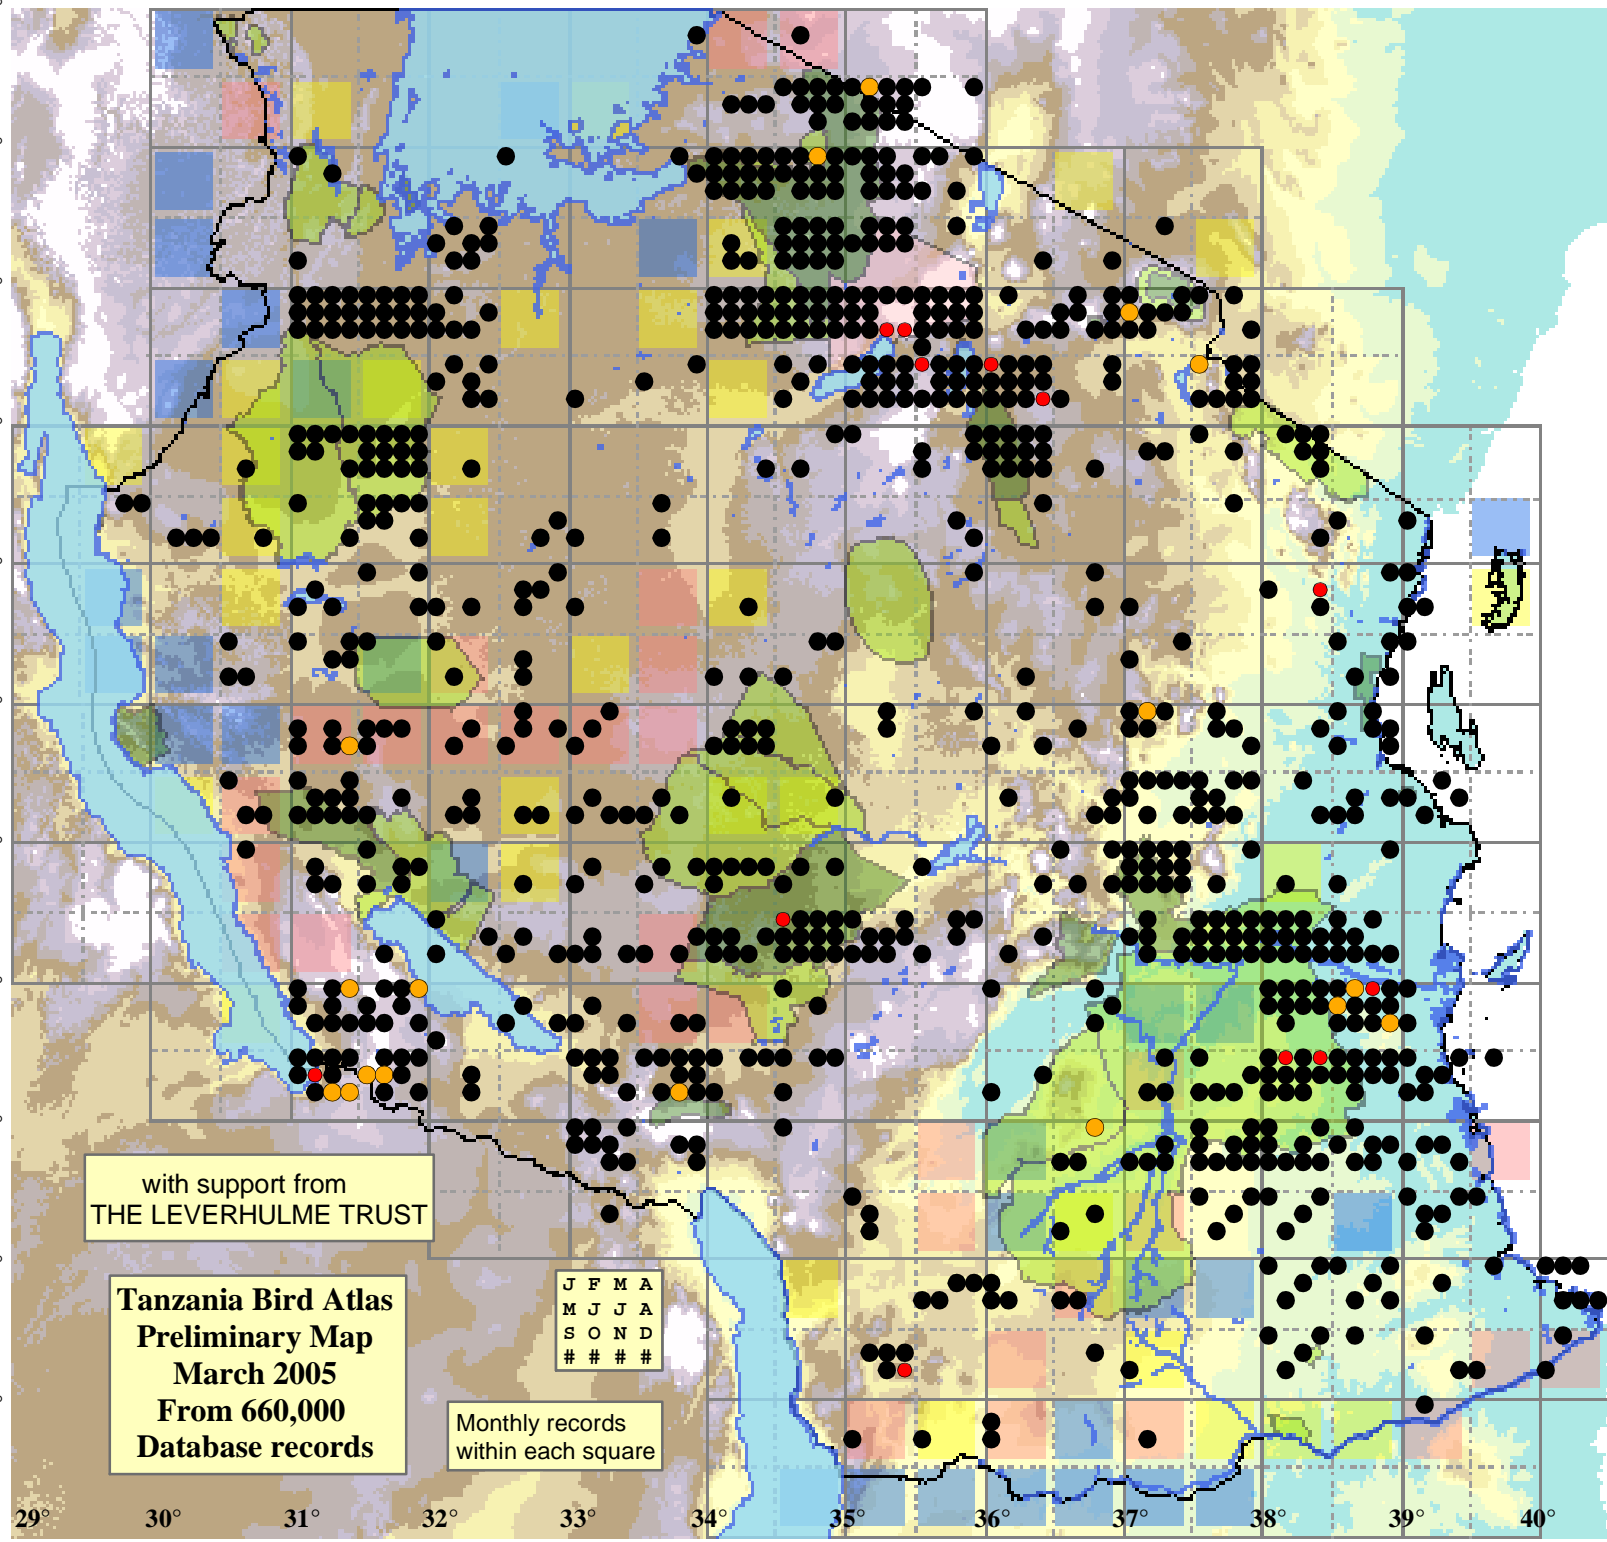

# Ground Hornbill

*Bucorvus cafer*

872 plots from 1,893 records

Virgin Yellow-vented Bulbul squares **33**

Single YvB month **32**

Two YvB months **30**

Seasonality  
presence bs eggs

Month	presence	bs	eggs
January	195	2	3
February	146	4	1
March	138	3	1
April	135	2	1
May	94	3	-
June	165	1	1
July	183	-	-
August	170	-	1
September	157	-	-
October	185	-	-
November	148	2	1
December	142	4	3

## Status

- Presence
- Breeding season
- Month with eggs

## Elevation (m)

- 1 - 300
- 300 - 500
- 500 - 700
- 700 - 900
- 900 - 1,100
- 1,100 - 1,300
- 1,300 - 1,500
- 1,500 - 1,700
- 1,700 - 1,900
- >1,900

with support from  
THE LEVERHULME TRUST

**Tanzania Bird Atlas**  
**Preliminary Map**  
**March 2005**  
**From 660,000**  
**Database records**

J	F	M	A
M	J	J	A
S	O	N	D
#	#	#	#

Monthly records  
within each square

29° 30° 31° 32° 33° 34° 35° 36° 37° 38° 39° 40° 41°

-1° -2° -3° -4° -5° -6° -7° -8° -9° -10° -11°