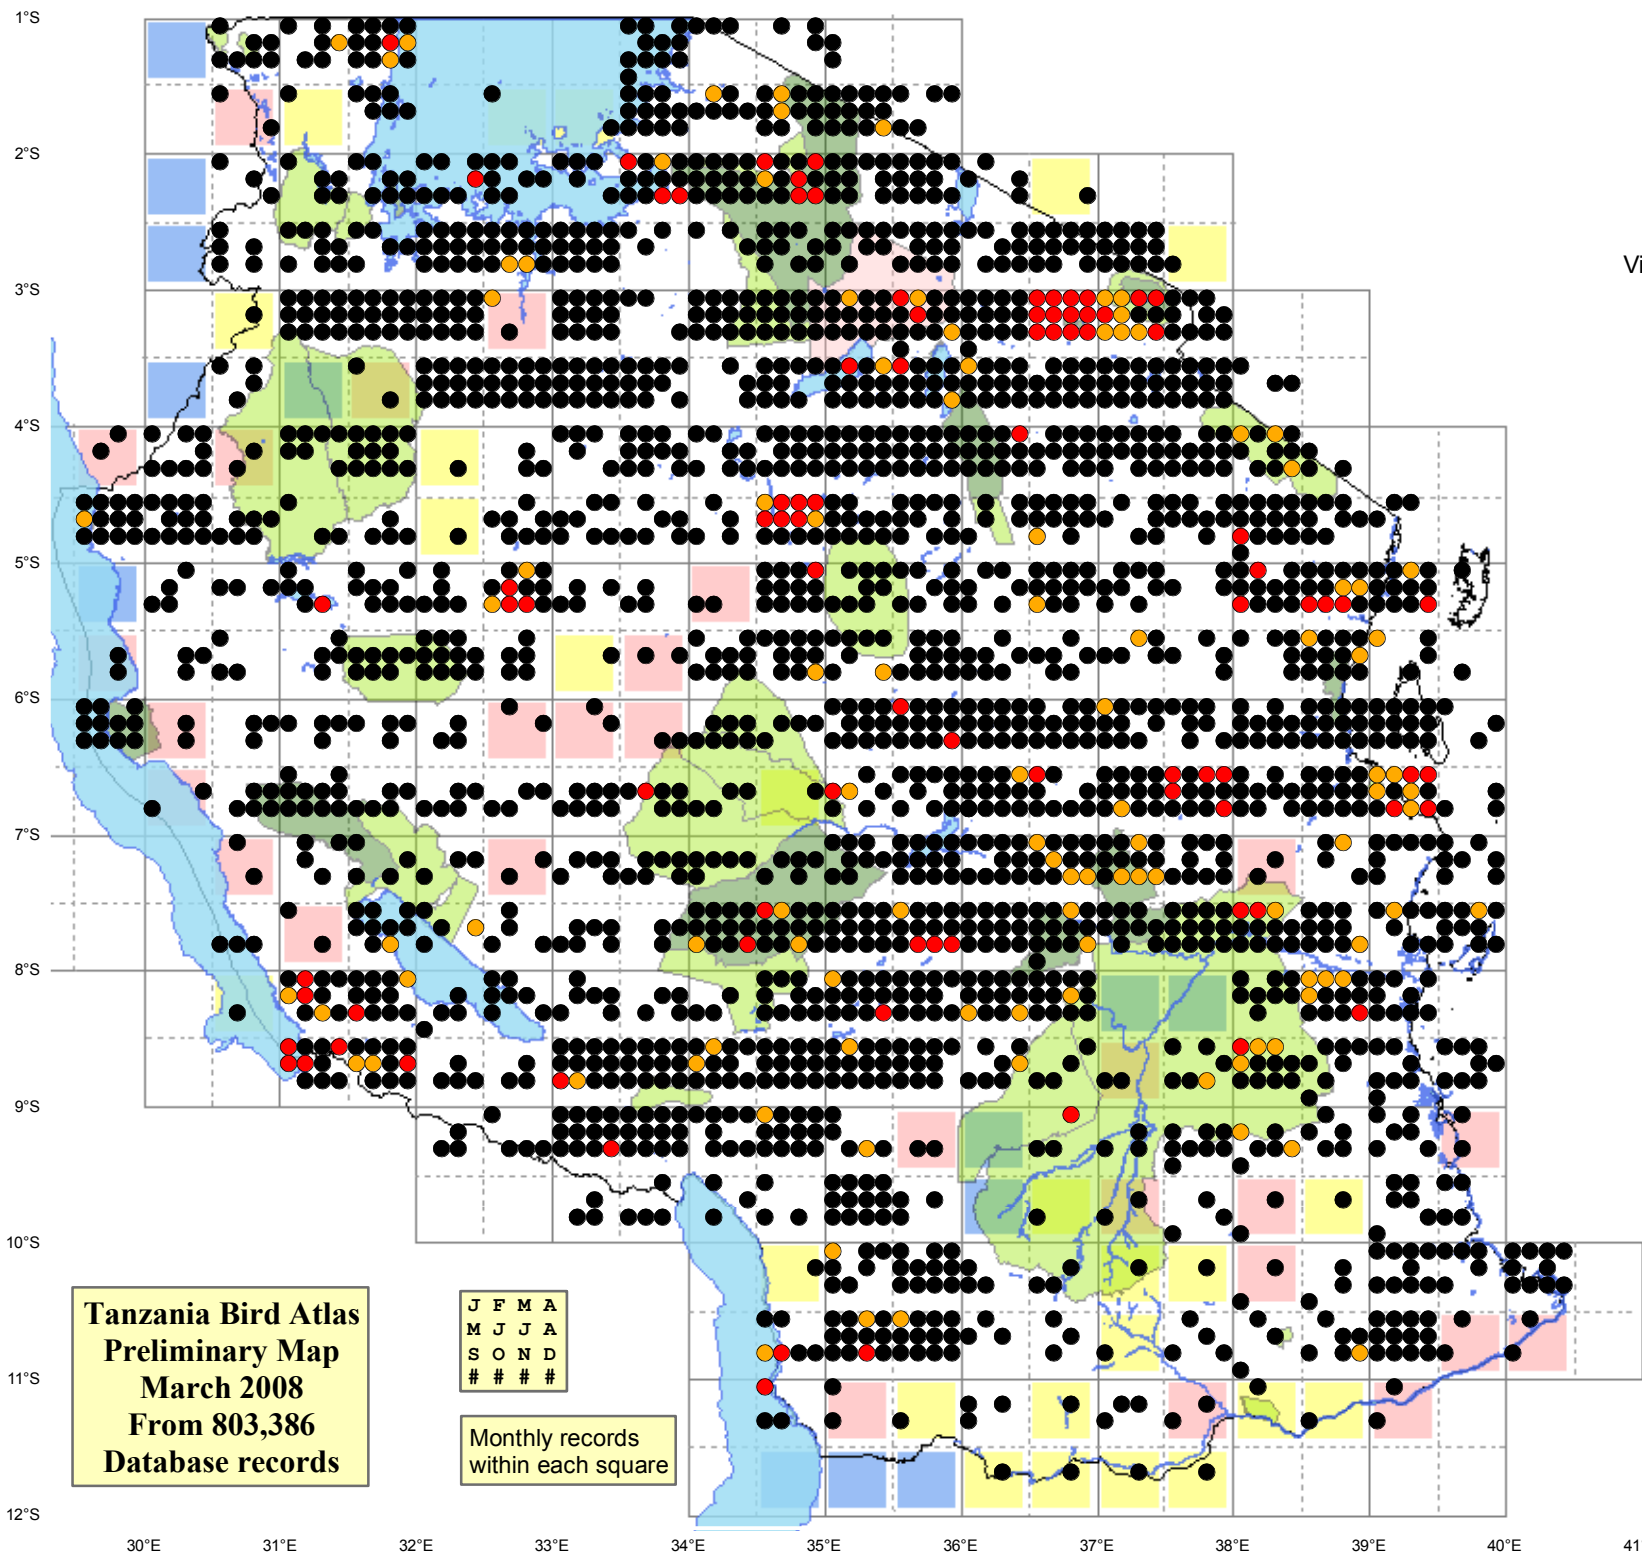

Yellow-vented Bulbul

Pycnonotus barbatus

2,291 plots from 9,807 records

Virgin Yellow-vented Bulbul squares **13**

Single YvB month **25**

Two YvB months **28**

Seasonality

	presence	bs	eggs
January	954	41	35
February	852	39	36
March	752	31	23
April	582	8	12
May	524	12	19
June	600	8	7
July	913	6	4
August	932	8	3
September	717	10	11
October	901	22	19
November	804	36	20
December	807	24	18
month 13	17		

STATUS

- Presence
- Suspected breeding
- Confirmed breeding

Tanzania Bird Atlas
Preliminary Map
March 2008
From 803,386
Database records

J	F	M	A
M	J	J	A
S	O	N	D
#	#	#	#

Monthly records
within each square

30°E 31°E 32°E 33°E 34°E 35°E 36°E 37°E 38°E 39°E 40°E 41°E

1°S
2°S
3°S
4°S
5°S
6°S
7°S
8°S
9°S
10°S
11°S
12°S