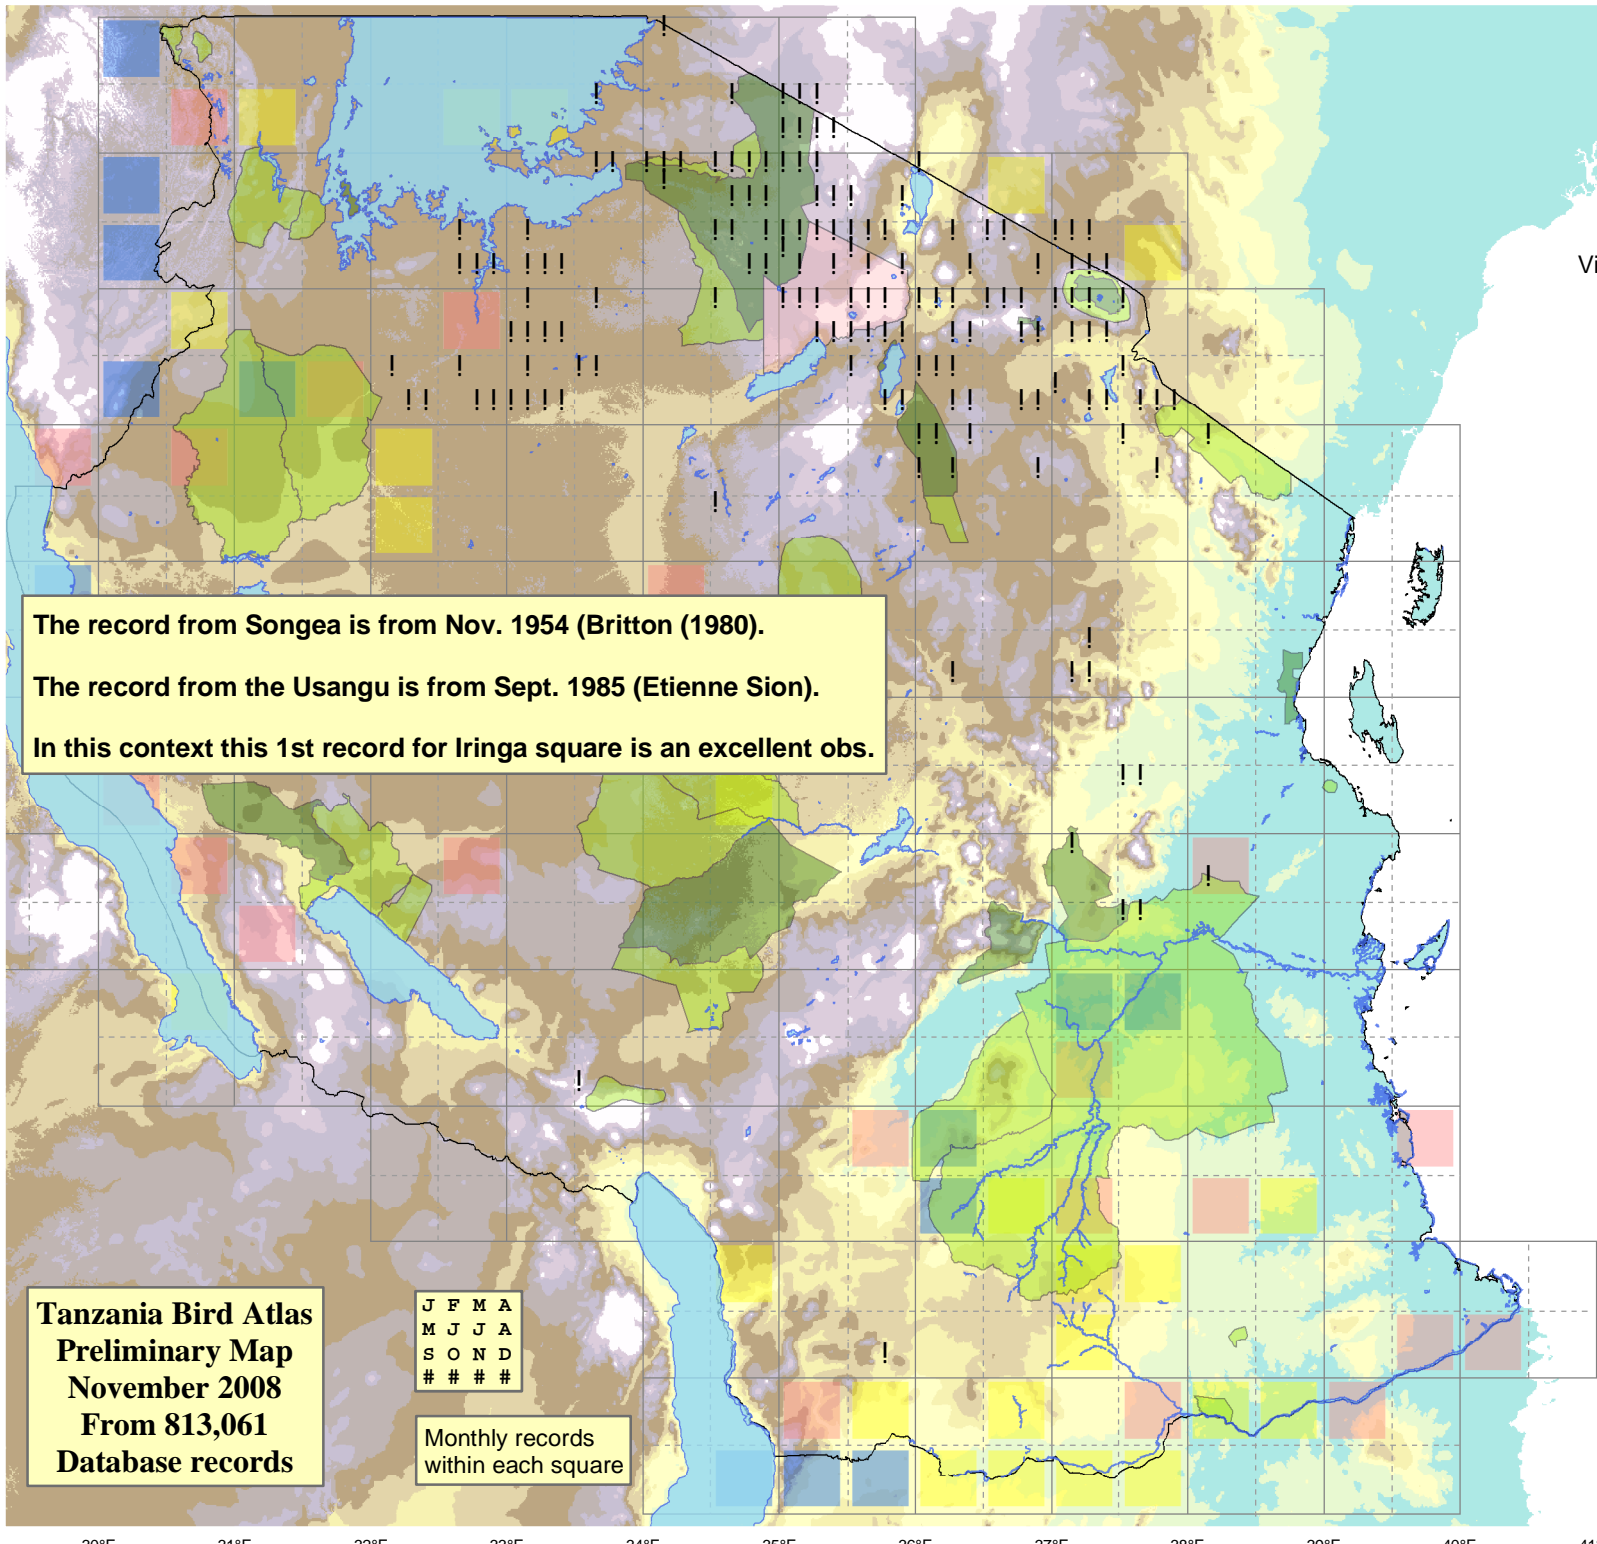

Pied Wheatear

Oenanthe pleschanka

156 plots from 322 records

Virgin Yellow-vented Bulbul squares **13**

Single YvB month **28**

Two YvB months **33**

Seasonality
presence bs eggs

Month	presence	bs	eggs
January	68	-	-
February	81	-	-
March	30	-	-
April	5	-	-
May	3	-	-
June	1	-	-
July	-	-	-
August	-	-	-
September	7	-	-
October	14	-	-
November	50	-	-
December	63	-	-
month 13	1	-	-

The record from Songea is from Nov. 1954 (Britton (1980)).
 The record from the Usangu is from Sept. 1985 (Etienne Sion).
 In this context this 1st record for Iringa square is an excellent obs.

Tanzania Bird Atlas
Preliminary Map
November 2008
From 813,061
Database records

J F M A
 M J J A
 S O N D
 # # # #

Monthly records
 within each square

30°E 31°E 32°E 33°E 34°E 35°E 36°E 37°E 38°E 39°E 40°E 41°E

1°S
2°S
3°S
4°S
5°S
6°S
7°S
8°S
9°S
10°S
11°S
12°S