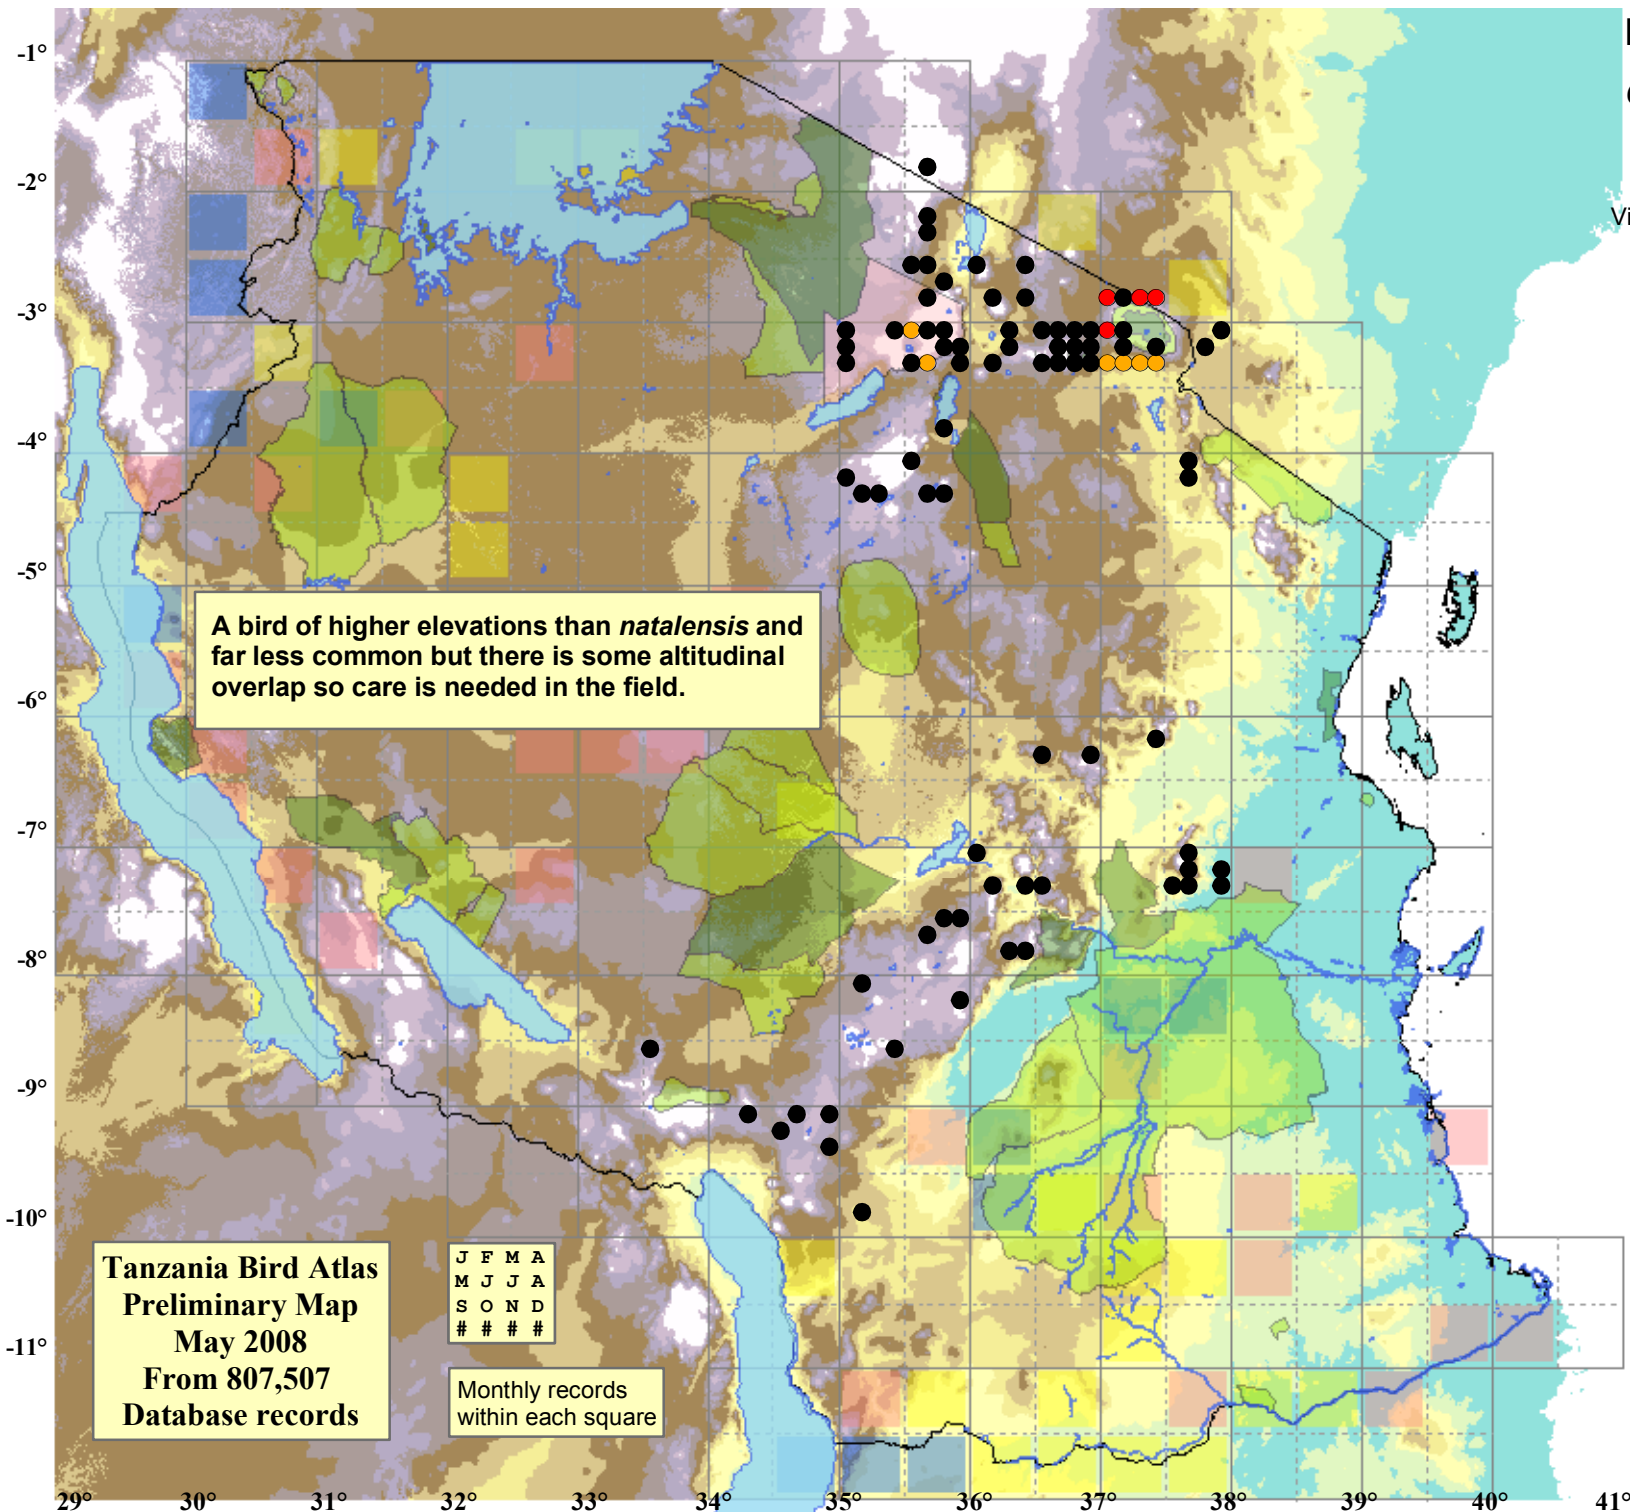

Mountain Yellow Warbler

Chloropeta similis

88 plots from 143 records

Virgin Yellow-vented Bulbul squares **13**

Single YvB month **25**

Two YvB months **28**

Seasonality

	presence	bs	eggs
January	9	2	1
February	13	-	-
March	7	-	-
April	14	-	-
May	3	-	-
June	6	-	-
July	6	-	-
August	6	-	-
September	19	2	1
October	22	2	-
November	8	1	1
December	18	1	1

Status

- Presence
- Breeding season
- Month with eggs

Elevation (m)

VALUE

- 1 - 300
- 300 - 500
- 500 - 700
- 700 - 900
- 900 - 1,100
- 1,100 - 1,300
- 1,300 - 1,500
- 1,500 - 1,700
- 1,700 - 1,900
- >1,900

A bird of higher elevations than *natalensis* and far less common but there is some altitudinal overlap so care is needed in the field.

Tanzania Bird Atlas
Preliminary Map
May 2008
From 807,507
Database records

J F M A
M J J A
S O N D
#

Monthly records
within each square

-1°
-2°
-3°
-4°
-5°
-6°
-7°
-8°
-9°
-10°
-11°

29° 30° 31° 32° 33° 34° 35° 36° 37° 38° 39° 40° 41°