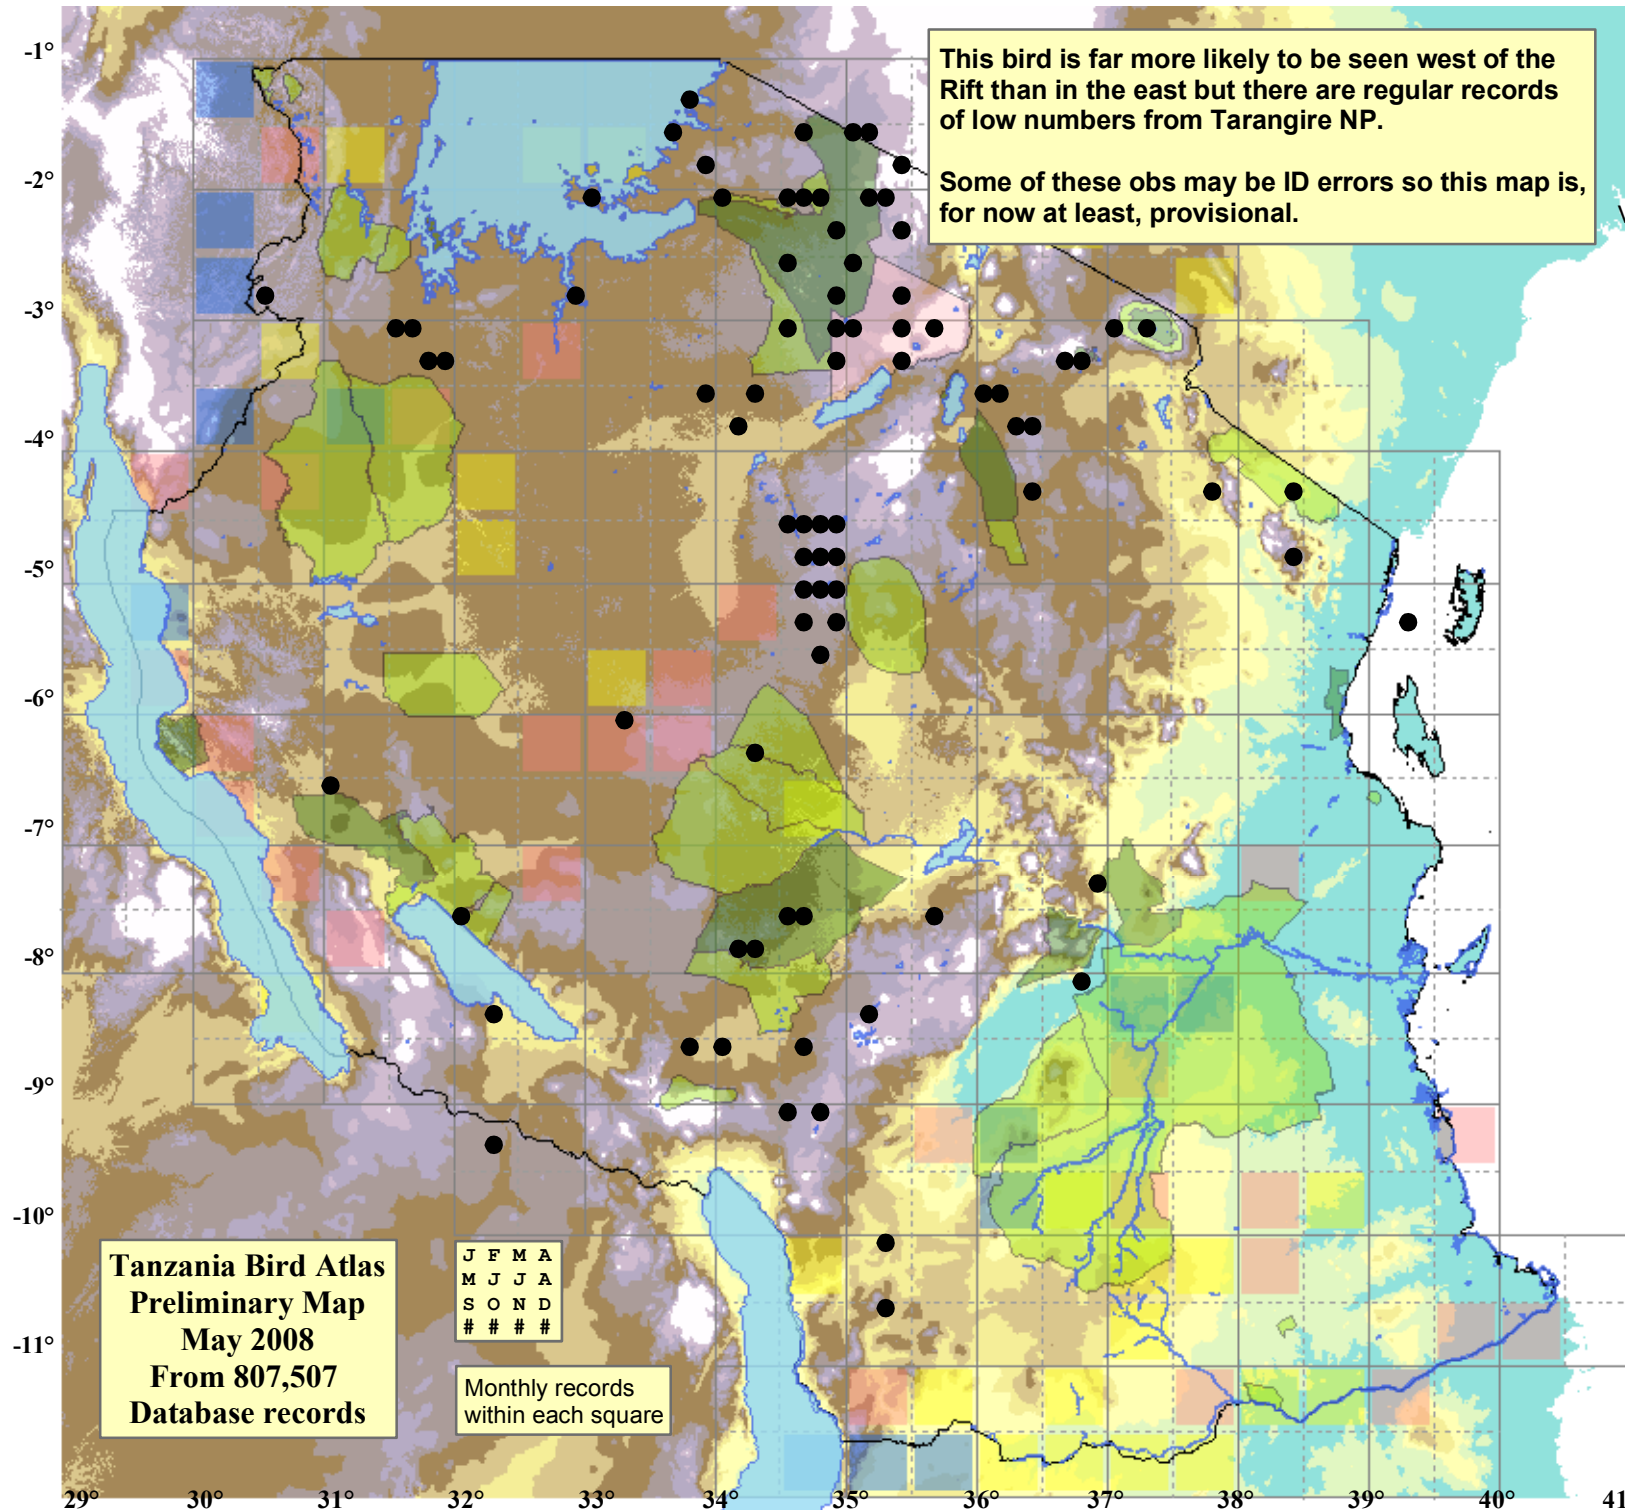

Icterine Warbler

Hippolais icterina

83 plots from 140 records

Virgin Yellow-vented Bulbul squares **13**

Single YvB month **25**

Two YvB months **28**

Seasonality
presence bs eggs

Month	presence	bs	eggs
January	32	-	-
February	21	-	-
March	22	-	-
April	5	-	-
May	-	-	-
June	-	-	-
July	-	-	-
August	-	-	-
September	1	-	-
October	8	-	-
November	13	-	-
December	38	-	-

Status

- Presence
- Breeding season
- Month with eggs

Elevation (m)

VALUE

- 1 - 300
- 300 - 500
- 500 - 700
- 700 - 900
- 900 - 1,100
- 1,100 - 1,300
- 1,300 - 1,500
- 1,500 - 1,700
- 1,700 - 1,900
- >1,900

This bird is far more likely to be seen west of the Rift than in the east but there are regular records of low numbers from Tarangire NP.

Some of these obs may be ID errors so this map is, for now at least, provisional.

Tanzania Bird Atlas
Preliminary Map
May 2008
From 807,507
Database records

J	F	M	A
M	J	J	A
S	O	N	D
#	#	#	#

Monthly records
within each square