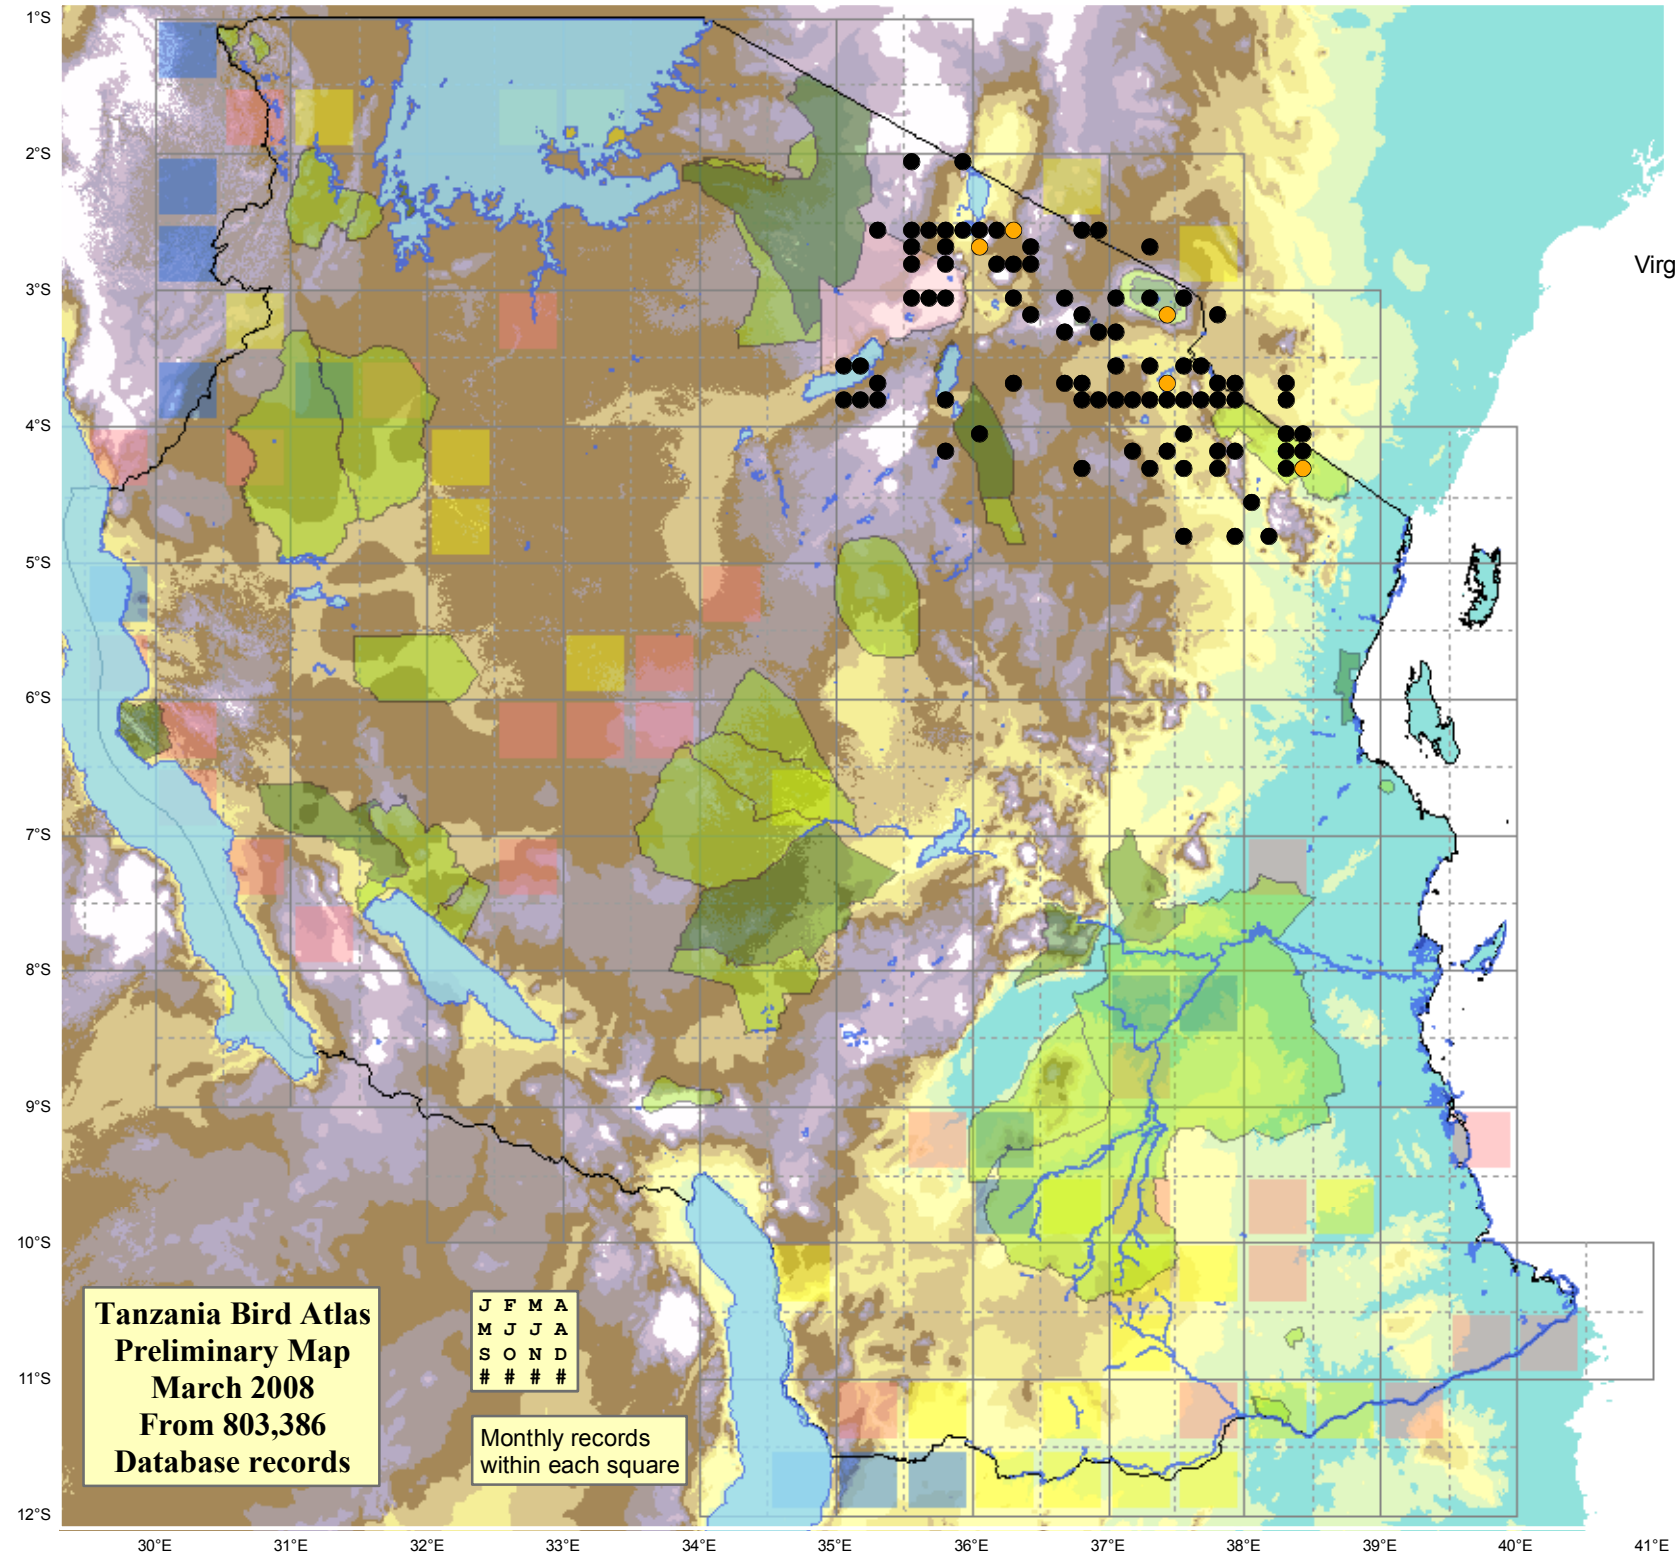

Northern Crombec

Sylvietta brachyura

88 plots from 120 records

Virgin Yellow-vented Bulbul squares **13**

Single YvB month **25**

Two YvB months **28**

Seasonality	presence		eggs
	bs		
January	13	-	-
February	8	-	-
March	12	1	-
April	6	-	-
May	1	1	-
June	2	-	-
July	15	-	-
August	13	3	-
September	7	-	-
October	7	-	-
November	17	-	-
December	13	1	-

Elevation (m)

- 1 - 300
- 300 - 500
- 500 - 700
- 700 - 900
- 900 - 1,100
- 1,100 - 1,300
- 1,300 - 1,500
- 1,500 - 1,700
- 1,700 - 1,900
- >1,900

STATUS

- Presence
- Suspected breeding
- Confirmed breeding

Tanzania Bird Atlas
Preliminary Map
March 2008
From 803,386
Database records

J	F	M	A
M	J	J	A
S	O	N	D
#	#	#	#

Monthly records
 within each square