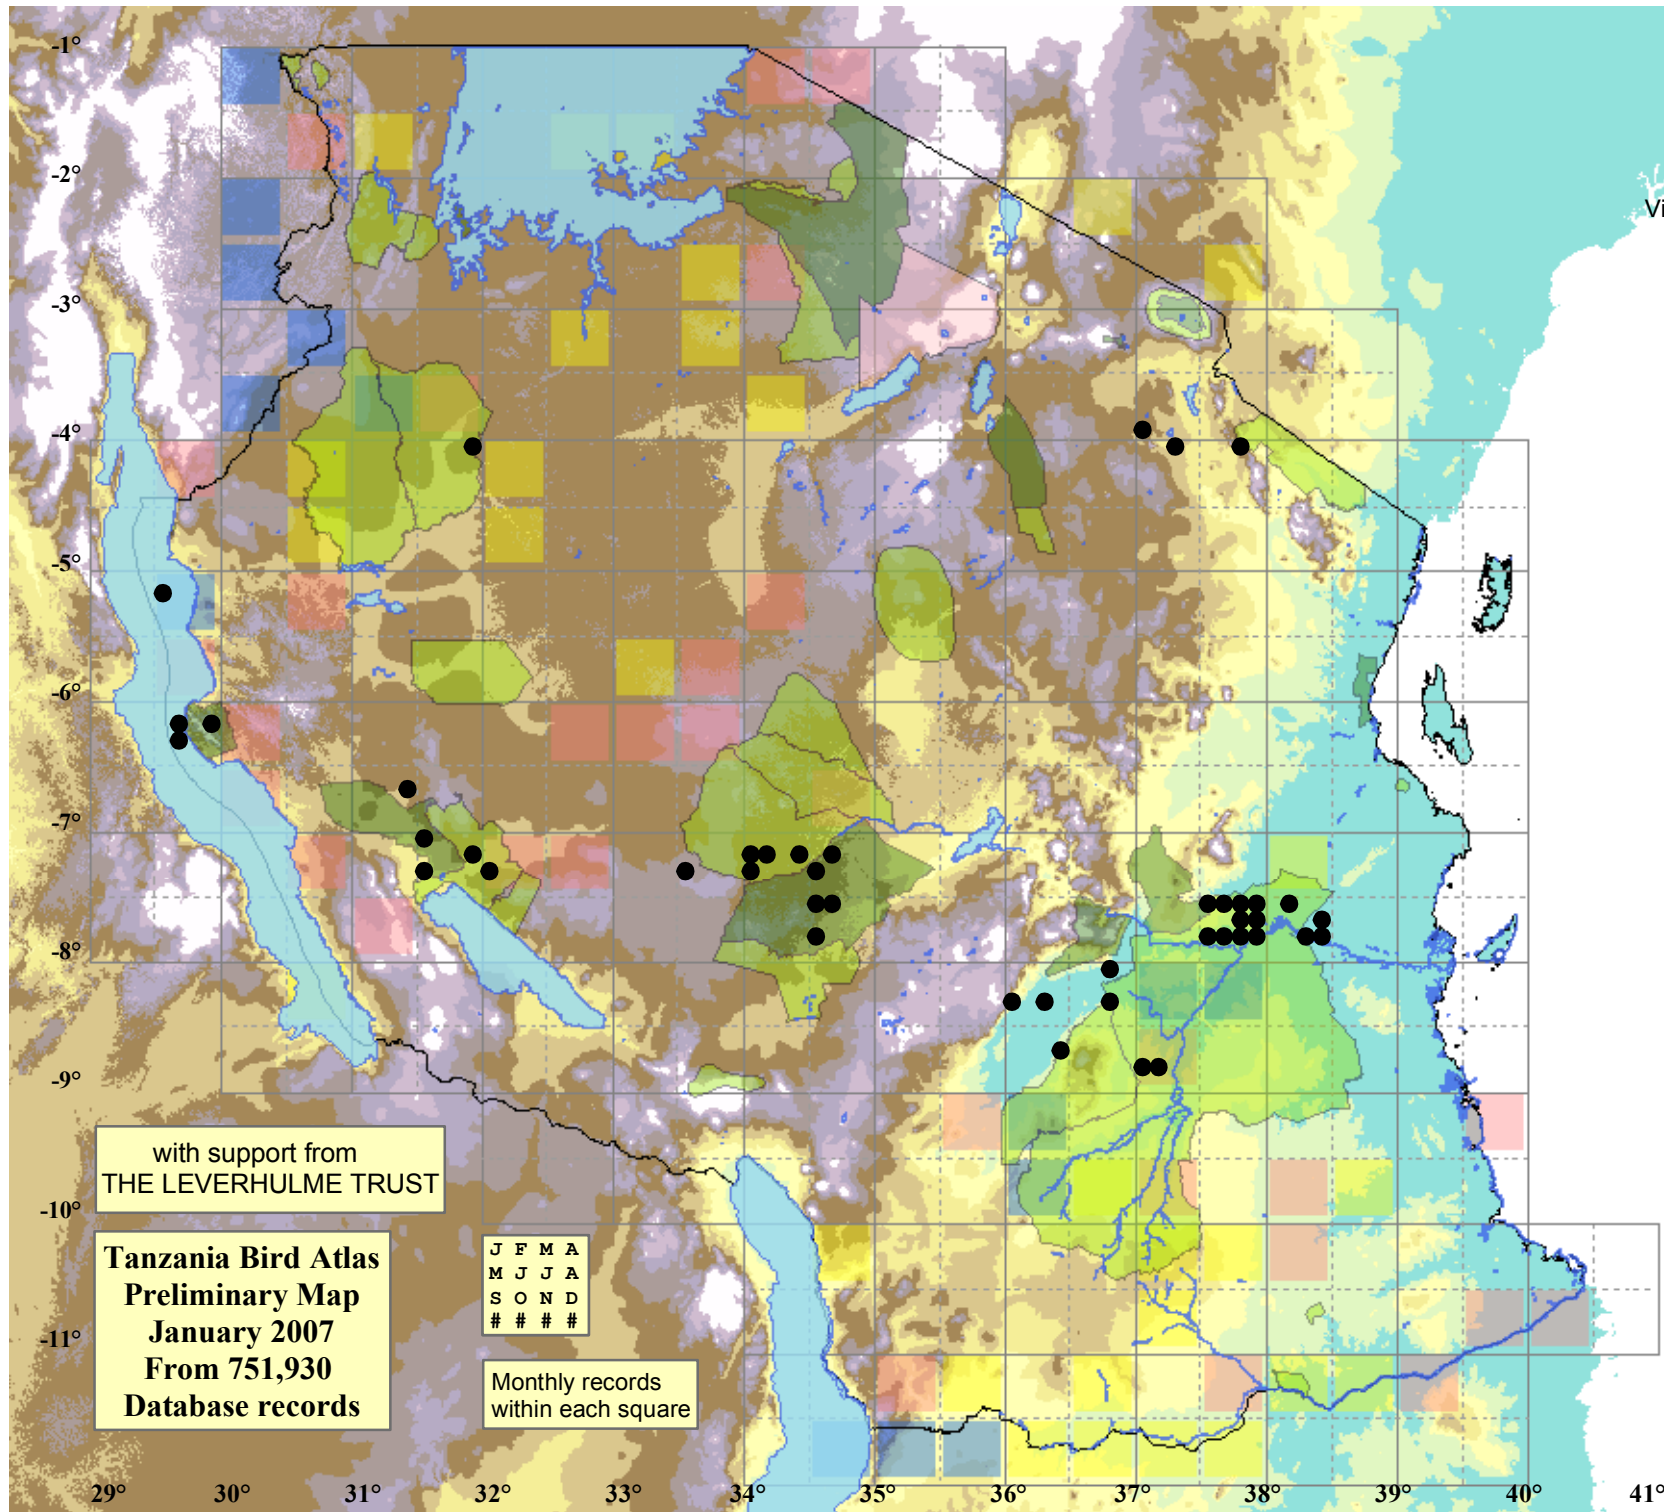

Pel's Fishing Owl

Scotopelia peli

44 plots from 54 records

Virgin Yellow-vented Bulbul squares **14**

Single YvB month **30**

Two YvB months **31**

Seasonality

	presence	bs	eggs
--	----------	----	------

January	4	-	-
February	3	-	-
March	4	-	-
April	2	-	-
May	2	-	-
June	6	-	-
July	2	-	-
August	8	-	-
September	11	-	-
October	5	-	-
November	4	-	-
December	2	-	-
month 13	1	-	-

Status

- Presence
- Breeding season
- Month with eggs

Elevation (m)

- 1 - 300
- 300 - 500
- 500 - 700
- 700 - 900
- 900 - 1,100
- 1,100 - 1,300
- 1,300 - 1,500
- 1,500 - 1,700
- 1,700 - 1,900
- >1,900

with support from
THE LEVERHULME TRUST

Tanzania Bird Atlas
Preliminary Map
January 2007
From 751,930
Database records

J	F	M	A
M	J	J	A
S	O	N	D
#	#	#	#

Monthly records
within each square

29° 30° 31° 32° 33° 34° 35° 36° 37° 38° 39° 40° 41°