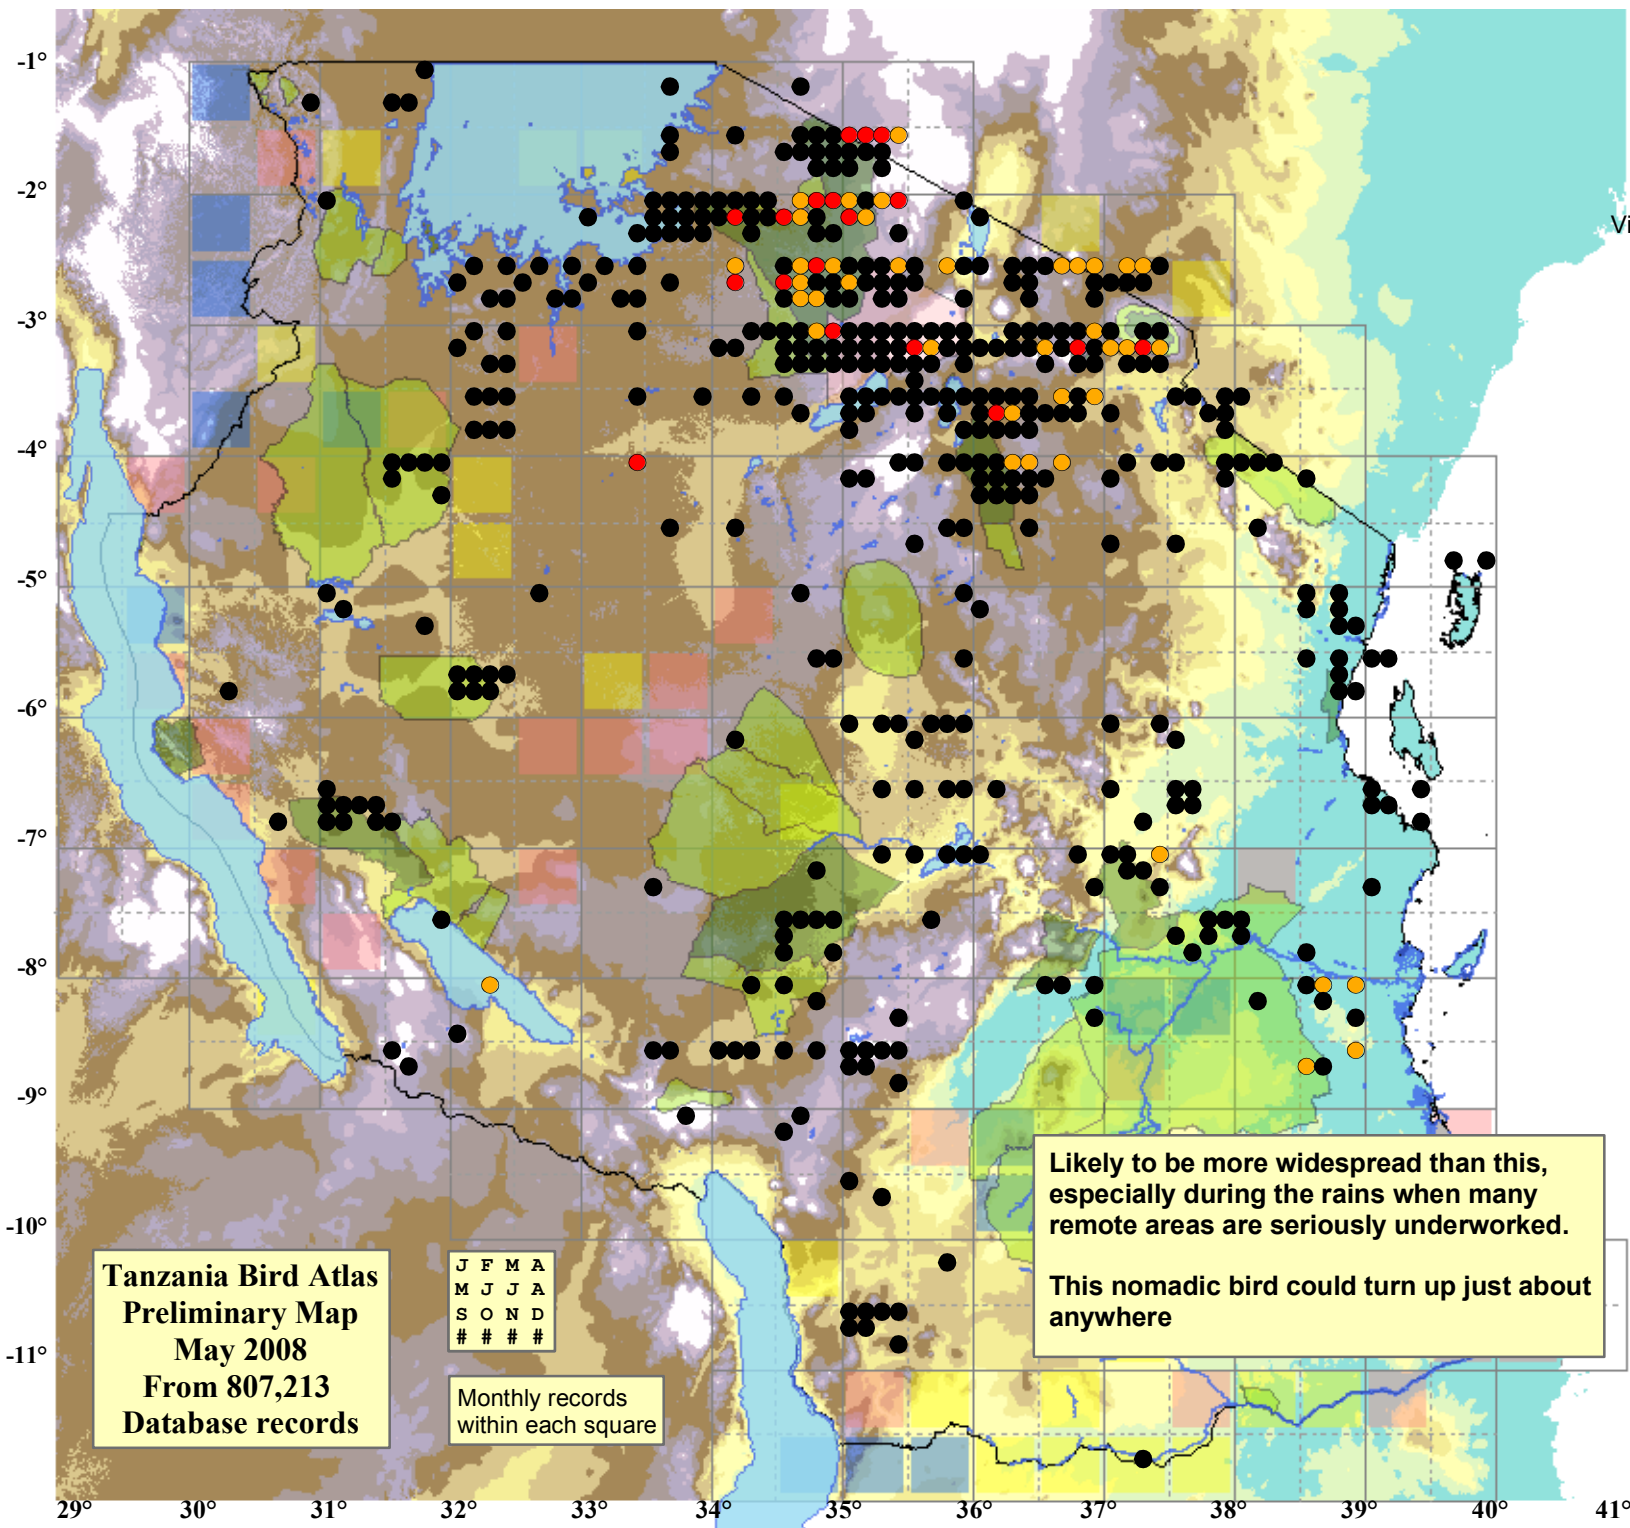

Harlequin Quail

Coturnix delegorguei

455 plots from 1,210 records

Virgin Yellow-vented Bulbul squares **13**

Single YvB month **25**

Two YvB months **28**

Seasonality

	presence	bs	eggs
January	132	1	1
February	130	10	1
March	92	9	3
April	137	14	6
May	187	8	5
June	142	6	3
July	69	2	2
August	57	1	-
September	35	-	-
October	22	1	-
November	40	1	-
December	91	-	-
month 13	2		

Status

- Presence
- Breeding season
- Month with eggs

Elevation (m)

- VALUE**
- 1 - 300
 - 300 - 500
 - 500 - 700
 - 700 - 900
 - 900 - 1,100
 - 1,100 - 1,300
 - 1,300 - 1,500
 - 1,500 - 1,700
 - 1,700 - 1,900
 - >1,900

Tanzania Bird Atlas
Preliminary Map
May 2008
From 807,213
Database records

J	F	M	A
M	J	J	A
S	O	N	D
#	#	#	#

Monthly records
 within each square

Likely to be more widespread than this,
 especially during the rains when many
 remote areas are seriously underworked.

This nomadic bird could turn up just about
 anywhere