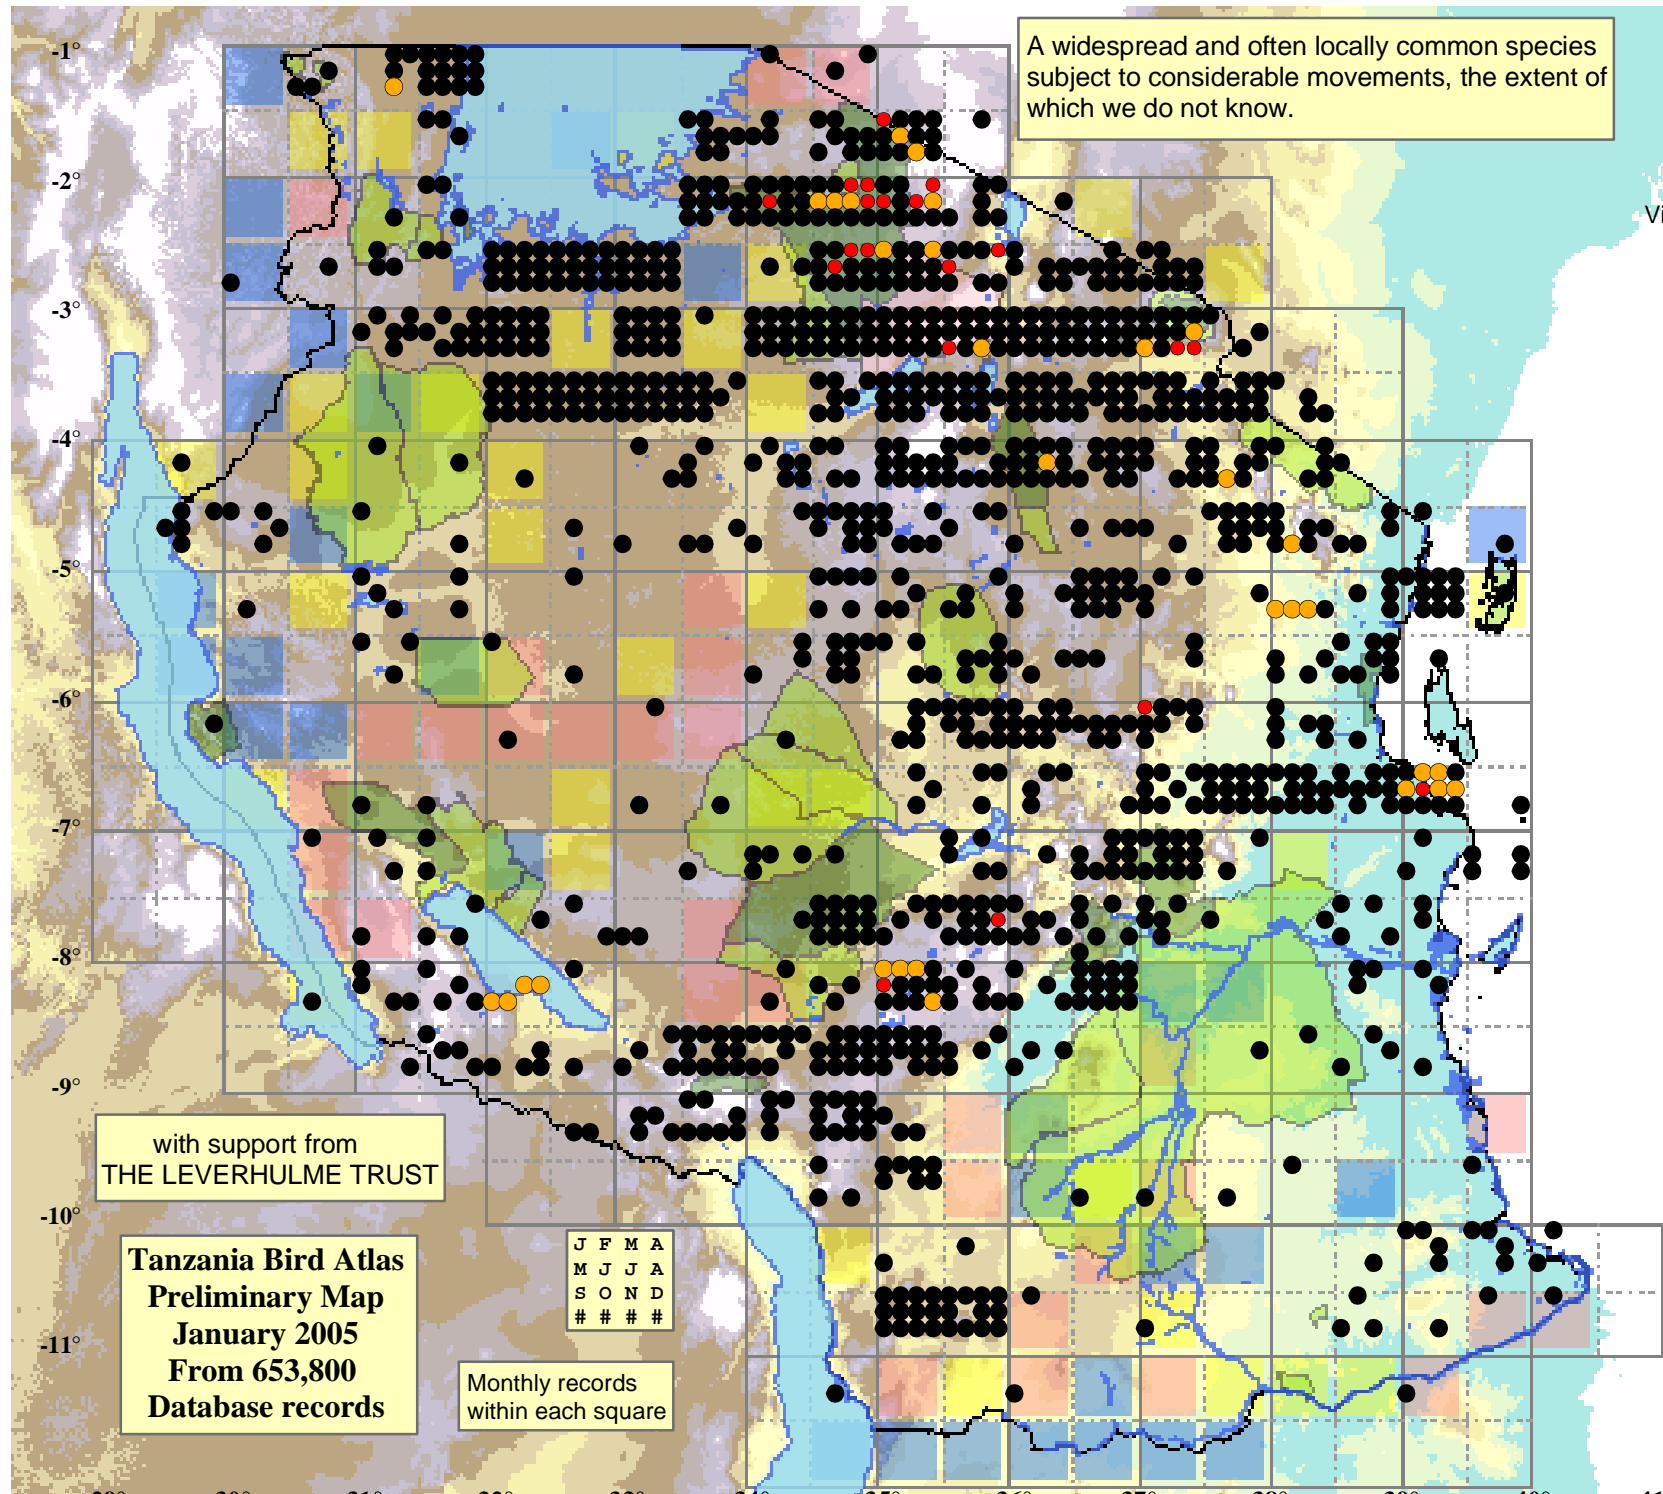

Black-shouldered Kite

Elanus caeruleus

1,146 plots from 3,011 records

Virgin Yellow-vented Bulbul squares **33**

Single YvB month **32**

Two YvB months **30**

Seasonality	presence bs eggs		
	presence	bs	eggs
January	318	2	3
February	274	2	-
March	215	8	3
April	199	2	4
May	170	5	3
June	208	2	3
July	283	4	1
August	272	5	2
September	228	3	1
October	239	4	-
November	268	4	1
December	272	1	1

Status

- Presence
- Breeding season
- Month with eggs

Elevation (m)

- 1 - 300
- 300 - 500
- 500 - 700
- 700 - 900
- 900 - 1,100
- 1,100 - 1,300
- 1,300 - 1,500
- 1,500 - 1,700
- 1,700 - 1,900
- >1,900

A widespread and often locally common species subject to considerable movements, the extent of which we do not know.

with support from
THE LEVERHULME TRUST

Tanzania Bird Atlas
Preliminary Map
January 2005
From 653,800
Database records

J	F	M	A
M	J	J	A
S	O	N	D
#	#	#	#

Monthly records
within each square

29° 30° 31° 32° 33° 34° 35° 36° 37° 38° 39° 40° 41°