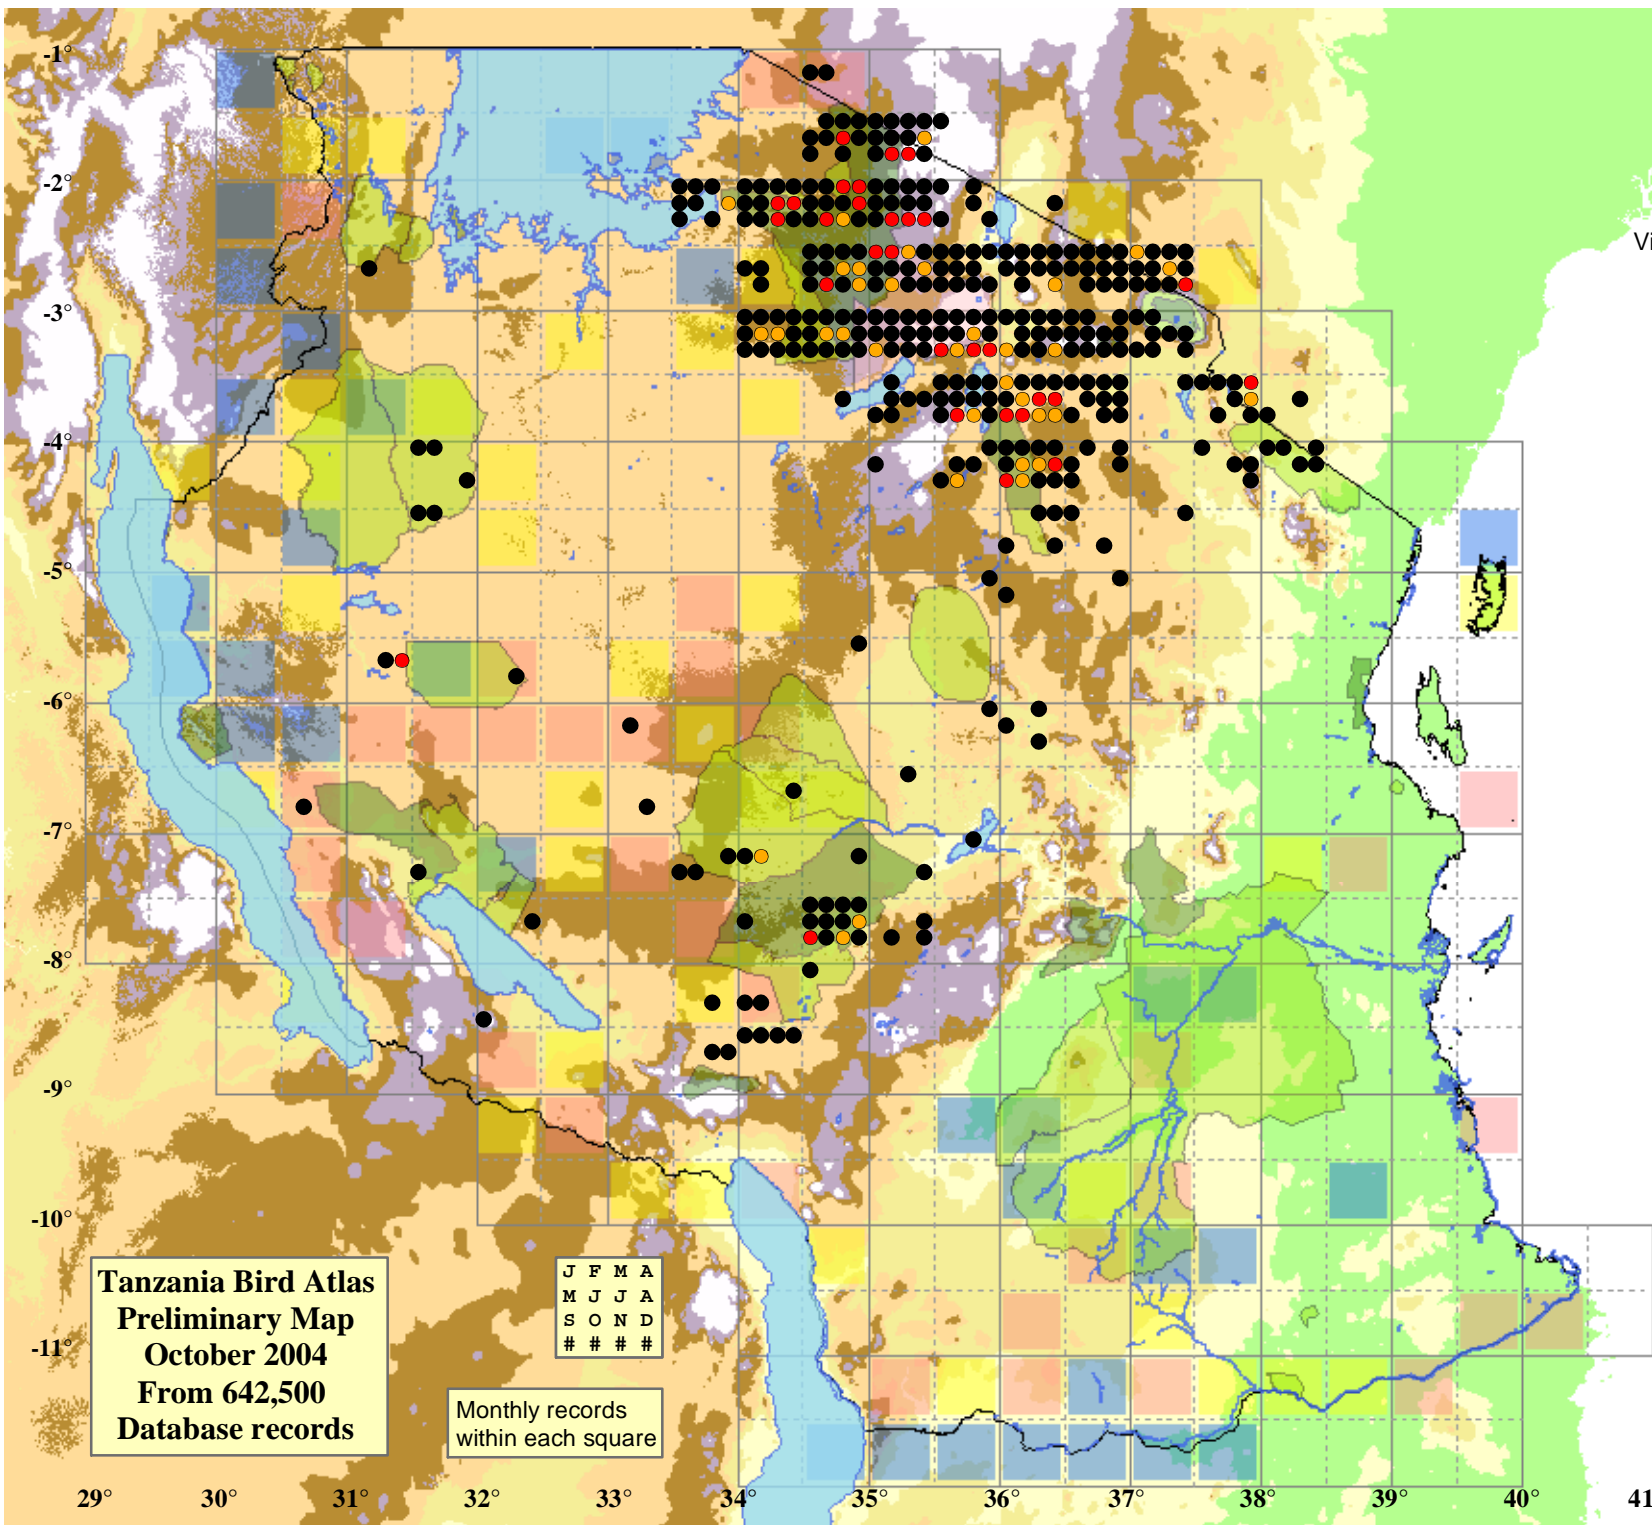

Ostrich *Struthio camelus*

373 plots from 1,685 records

Virgin Yellow-vented Bulbul squares **34**

Single YvB month **38**

Two YvB months **35**

Seasonality
presence bs eggs

Month	presence	bs	eggs
January	203	4	1
February	169	1	1
March	126	1	1
April	125	-	2
May	87	-	-
June	81	4	5
July	130	12	4
August	151	16	6
September	98	6	9
October	111	15	10
November	97	12	6
December	150	6	4

Status

- Presence
- Breeding season
- Month with eggs

Protected Areas

- National Park
- Game Reserve
- Conservation Area

Elevation (m)

- 1 - 400
- 400 - 700
- 700 - 1,000
- 1,000 - 1,300
- 1,300 - 1,600
- 1,600 - 1,900
- 1,900

Tanzania Bird Atlas
Preliminary Map
October 2004
From 642,500
Database records

J	F	M	A
M	J	J	A
S	O	N	D
#	#	#	#

Monthly records
within each square

29° 30° 31° 32° 33° 34° 35° 36° 37° 38° 39° 40° 41°